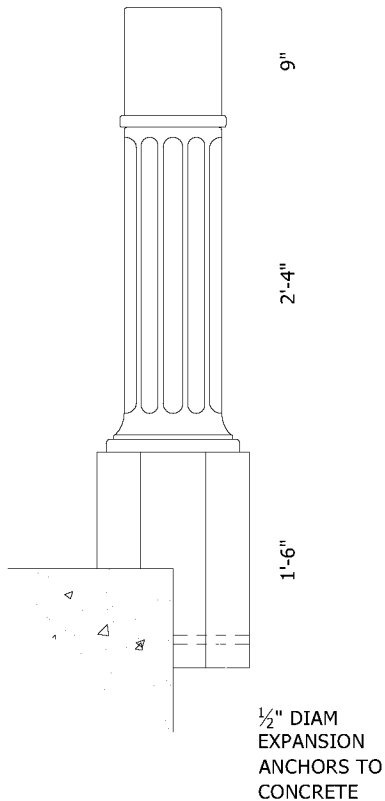

TerraCast[®] PRODUCTS

EDGE MOUNT BOLLARDS

DOMED LIGHT

PIPE LIGHT

CROWD CONTROL