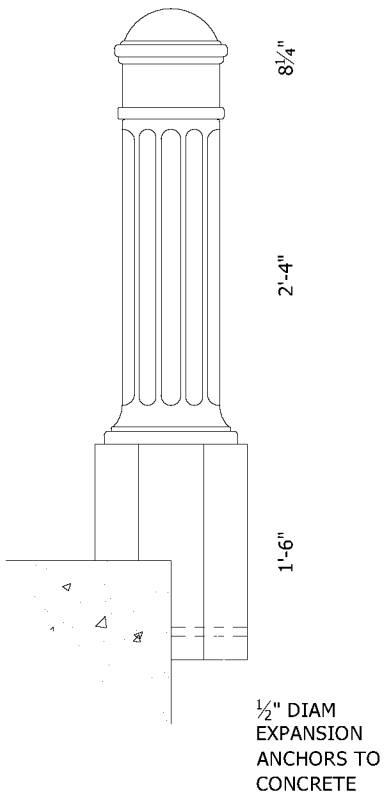

TerraCast[®] PRODUCTS

EDGE MOUNT BOLLARDS

DOMED LIGHT

PIPE LIGHT

CROWD CONTROL