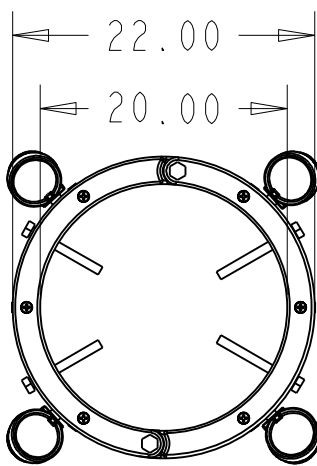

HOUSING - Two-Piece waterproof hinged polymer ring body, **available in three sizes, 18", 24" and 32"**

WIRING - No exposed wiring. All wiring is encapsulated in ring body.

BUILT TO ORDER - Built to order configuration, in combinations of 2, 4 or 6 lights with 1/2 NPT thread locations.

VOLTAGE - Available in 120 volt or low voltage, depending on fixture application.

LAMP - 120 volt PAR 20 6 Watt LED, E26 Base or 12 volt, 10 Watt, MR-16 style lamp.

COLOR - Colorado Sandstone. Custom colors are available upon request.

SIZE - Three (3) sizes 18", 24", 32"

MANUFACTURED LOCALLY - Our manufacturing facilities are located in the USA

- NOTES:**
1. INSTALLATION TO BE COMPLETED IN ACCORDANCE WITH MANUFACTURER'S SPECIFICATIONS.
 2. ALL DIMENSIONS ARE CONSIDERED TRUE AND REFLECT MANUFACTURER'S SPECIFICATIONS.
 3. TWO ADDITIONAL LIGHTS CAN BE ADDED TO THE FIXTURE BY THE (CIRCLE MARKED WITH THE X)
 4. HARDWARE IS SUPPLIED BY THE MANUFACTURER

DIMENSION UNITS		TerraCast® P R O D U C T S		
INCHES	MATERIAL:	SCALE	DRAWN BY	
TOLERANCES (EXCEPT AS NOTED)		0.071	www.Terracastproducts.com	
XX = ±0.01	TITLE			I OF I
XXX = ±0.001	TREE LIGHT RING 4 LIGHTS			
ANGULAR	DATE	PART #:	REV	
±0.5	Sep-15-14	(A SIZE)	TREE-LIGHT-RING	XI