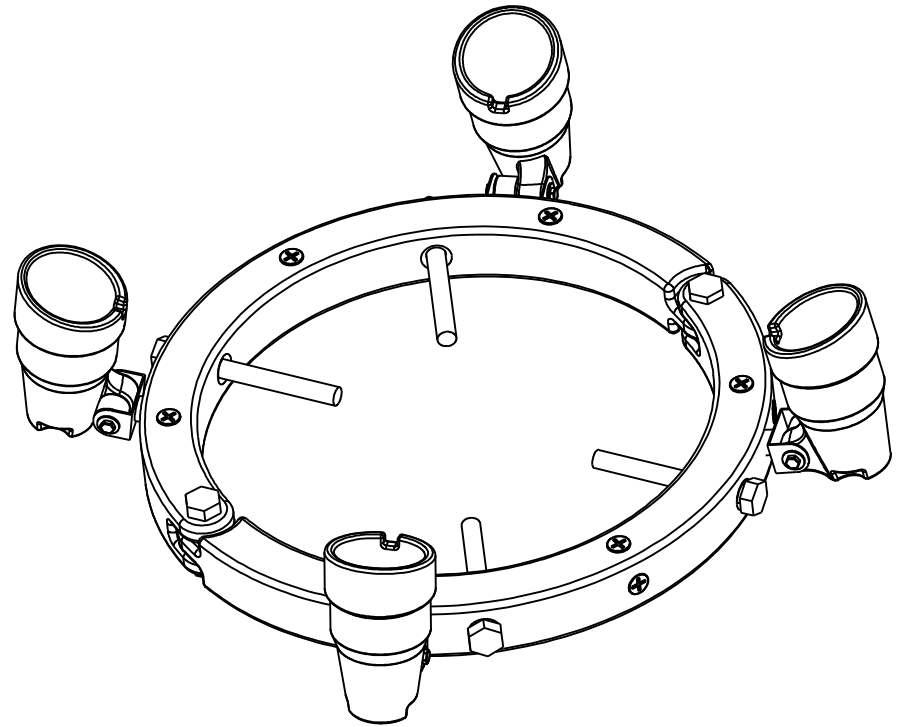

HOUSING - Two-Piece waterproof hinged polymer ring body, **available in three sizes, 18", 24" and 32"**

WIRING - No exposed wiring. All wiring is encapsulated in ring body.

BUILT TO ORDER - Built to order configuration, in combinations of 2, 4 or 6 lights with 1/2 NPT thread locations.

VOLTAGE - Available in 120 volt or low voltage, depending on fixture application.

LAMP - 120 volt PAR 20 6 Watt LED, E26 Base or 12 volt, 10 Watt, MR-16 style lamp.

COLOR - Colorado Sandstone. Custom colors are available upon request.

SIZE - Three (3) sizes 18", 24", 32"

MANUFACTURED LOCALLY - Our manufacturing facilities are located in the USA

- NOTES:**
1. INSTALLATION TO BE COMPLETED IN ACCORDANCE WITH MANUFACTURER'S SPECIFICATIONS.
 2. ALL DIMENSIONS ARE CONSIDERED TRUE AND REFLECT MANUFACTURER'S SPECIFICATIONS.
 3. TWO ADDITIONAL LIGHTS CAN BE ADDED TO THE FIXTURE BY THE (CIRCLE MARKED WITH THE X)
 4. HARDWARE IS SUPPLIED BY THE MANUFACTURER

DIMENSION UNITS		TerraCast® P R O D U C T S		
INCHES	MATERIAL:	SCALE	DRAWN BY	
TOLERANCES (EXCEPT AS NOTED)		0.071	www.Terracastproducts.com	
XX = ±0.01	TITLE			I OF I
XXX = ±0.001	TREE LIGHT RING 4 LIGHTS			
ANGULAR	DATE	PART #:	REV	
±0.5	Sep-15-14	(A SIZE)	TREE-LIGHT-RING	XI