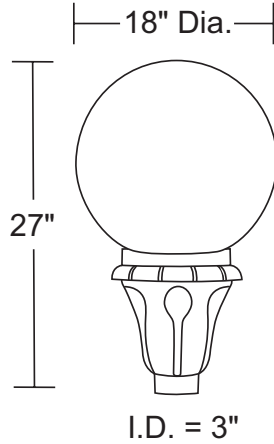

## POST TOP FIXTURE TC2014T/TC8014T

**EPA 0.905ft<sup>2</sup>**  
**WT 16 lbs**

IES FILES AVAILABLE

TerraCast<sup>®</sup>'s commercial product line provides safety and security for all types of applications including parks, pedestrian walkways, and parking areas. Our Post top fixtures fit on any standard 3" diameter commercial pole (sold separately) with 3 set screws and allen wrench (provided). Standard 8" fitter neck diffuser is easily removed by loosening 3 set screws (provided).