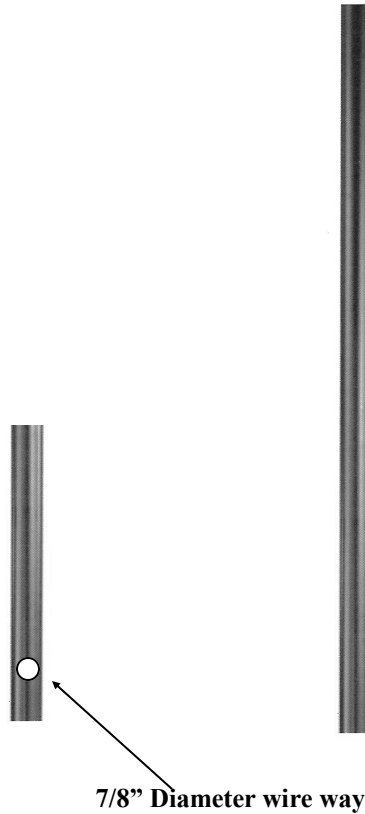

TerraCast[®]

PRODUCTS

4400 NW 19th Avenue, Unit K
Pompano Beach, FL 33064
(305) 895-9525
www.terraCastproducts.com

ROUND STRAIGHT DBP POLE SPECIFICATIONS

Pole Material: All Cast Aluminum

Wall Thickness: .125

E.P.A.: 1.0

Wind Load Factor: 140 mph

Base Material: Direct Burial

Post Assembly: N/A

Mounting: Direct burial in concrete. Suggested Burial depth 2'

Access Plate: N/A

Colors: All 52 Colors, Powder Coating Available Contact factory.

Available Heights: 8', 10', 12', 14'

Center Post: 3" Diameter

View From Above Template