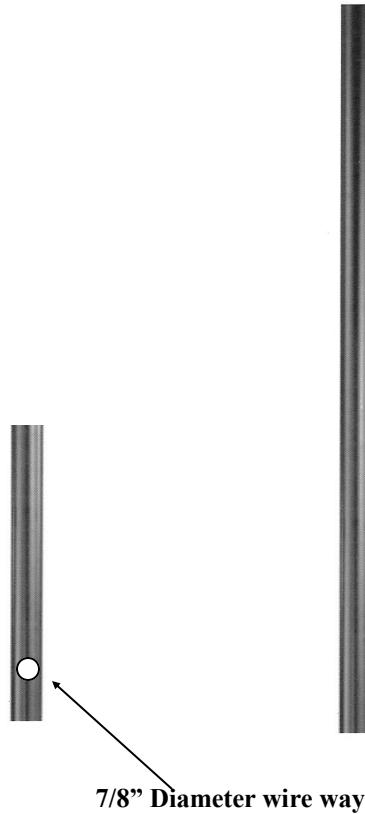

## ROUND STRAIGHT DBP4 POLE SPECIFICATIONS

<b><u>Pole Material:</u></b>	All Cast Aluminum	<b><u>Colors:</u></b>	All 52 Colors, Powder Coating Available Contact factory.
<b><u>Wall Thickness:</u></b>	.125	<b><u>Available Heights:</u></b>	8', 10', 12', 14'
<b><u>E.P.A.:</u></b>	1.0	<b><u>Center Post:</u></b>	4" Diameter
<b><u>Wind Load Factor:</u></b>	140 mph		
<b><u>Base Material:</u></b>	Direct Burial		
<b><u>Post Assembly:</u></b>	N/A		
<b><u>Mounting:</u></b>	Direct burial in concrete. Suggested Burial depth 2'		
<b><u>Access Plate:</u></b>	N/A		
<b><u>Reducer:</u></b>	4" to 3" reducer supplied with all poles.		

**View From Above Template**