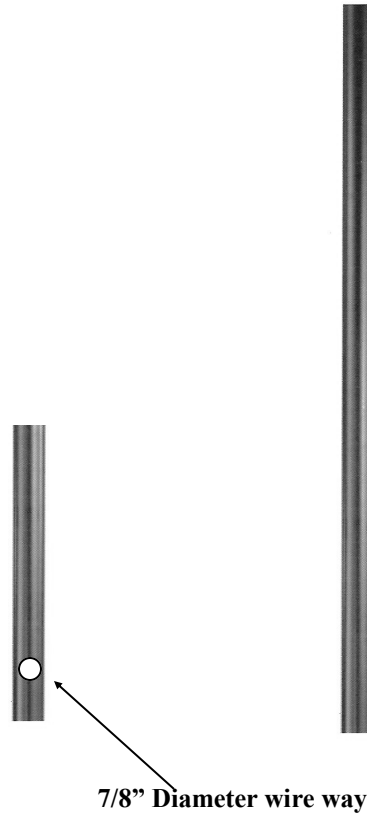

TerraCast[®]

PRODUCTS

4400 NW 19th Avenue, Unit K
Pompano Beach, FL 33064
(305) 895-9525
www.terraCastproducts.com

ROUND STRAIGHT DBP2 POLE SPECIFICATIONS

<u>Pole Material:</u>	All Cast Aluminum	<u>Colors:</u>	All 52 Colors, Powder Coating Available Contact Factory.
<u>Wall Thickness:</u>	.250	<u>Available Heights:</u>	8', 10', 12', 14'
<u>E.P.A.:</u>	1.0	<u>Center Post:</u>	3" Diameter
<u>Wind Load Factor:</u>	140 mph		
<u>Base Material:</u>	Direct Burial		
<u>Post Assembly:</u>	N/A		
<u>Mounting:</u>	Direct burial in concrete. Suggested burial depth 2 ½'		
<u>Access Plate:</u>	N/A		

View From Above Template