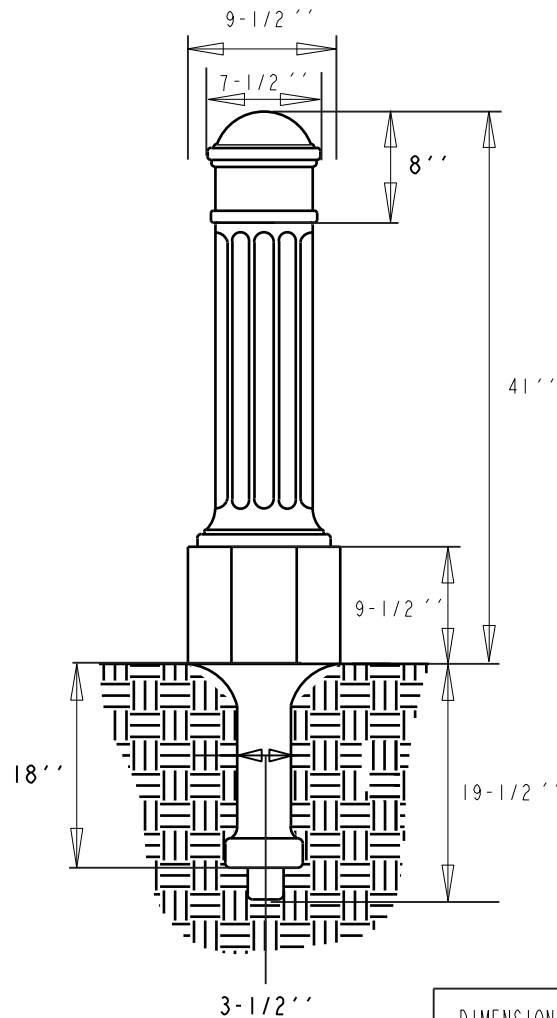

## PRODUCTS

TERRACAST PRODUCTS LLC  
 4400 NW 19TH AVENUE, UNIT K  
 POMPANO BEACH, FL 33064  
 OFFICE: 305-895-9525 X105  
 FAX: 305-400-0547

SPECS AT A GLANCE

WIDTH: 9-1/2''  
 HEIGHT: 41'' ABOVE GROUND

REVISIONS				
REV	DESCRIPTION	ECN	DATE	APPROVED
XI	PRELIMINARY	----	-----	

Part Number - TCP-CL70301

DIMENSION UNITS		TerraCast <sup>®</sup> PRODUCTS		
INCHES	MATERIAL: PolySteel™	SCALE: 0.030	DRAWN BY: TERRACAST	
TOLERANCES (EXCEPT AS NOTED)	TITLE: Burial Base Bollard			1 OF
XX = ±0.25	DATE: Sep. 6, 19 (A SIZE) PART #: TCP-CL70301			REV: XI
XXX = ±0.250				
ANGULAR				
+0.5				