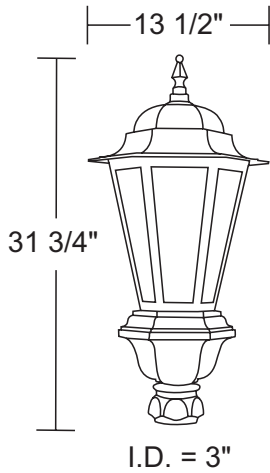

POST TOP FIXTURE C32T

**EPA 1.25ft²
WT 28lbs**

IES FILES AVAILABLE ONLINE
AT WAVELIGHTING.COM

Wave Lighting's commercial product line provides safety and security for all types of applications including parks, pedestrian walkways, and parking areas. Our Post top fixtures fit on any standard 3" diameter commercial pole (sold separately) with 3 set screws and allen wrench (provided).