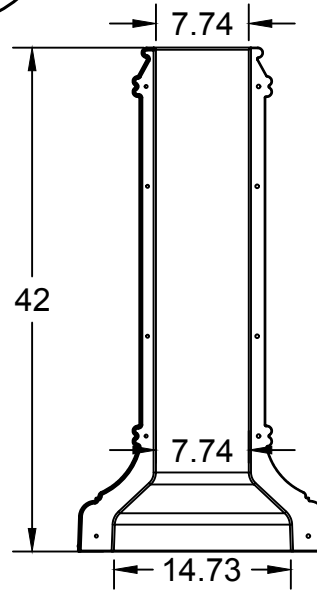

TerraCast®

PRODUCTS

TERRACAST PRODUCTS LLC
4400 NW 19TH AVENUE, UNIT K
POMPANO BEACH, FL 33064
305-895-9525
INFO@TERRACASTPRODUCTS.COM

SPECS AT A GLANCE

TOP ID: 7.74"
TOP OD: 9.25"
BASE ID: 14.73"
BASE OD: 20.74"
HEIGHT: 42"
WEIGHT: 21 LBS.

DETAIL A
SCALE 1:5