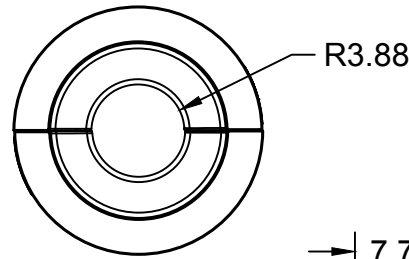

TerraCast®

PRODUCTS

TERRACAST PRODUCTS LLC
4400 NW 19TH AVENUE, UNIT K
POMPANO BEACH, FL 33064
305-895-9525
INFO@TERRACASTPRODUCTS.COM

SPECS AT A GLANCE

TOP ID: 7.74"
TOP OD: 9.25"
BASE ID: 14.73"
BASE OD: 20.74"
HEIGHT: 42"
WEIGHT: 21 LBS.

DETAIL A
SCALE 1:5