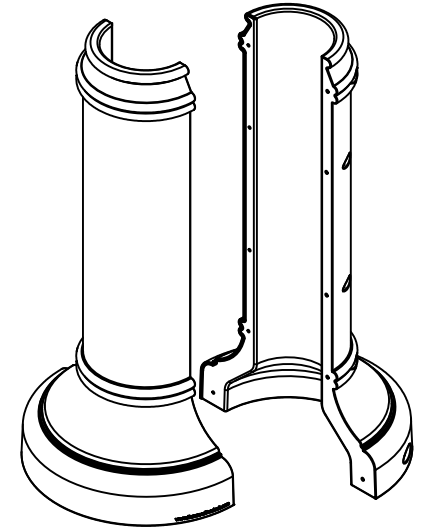

TerraCast®

PRODUCTS

TERRACAST PRODUCTS LLC
4400 NW 19TH AVENUE, UNIT K
POMPANO BEACH, FL 33064
305-895-9525
INFO@TERRACASTPRODUCTS.COM

SPECS AT A GLANCE

TOP ID: 7.74"
TOP OD: 9.25"
BASE ID: 14.73"
BASE OD: 20.74"
HEIGHT: 42"
WEIGHT: 21 LBS.

DETAIL A
SCALE 1:5