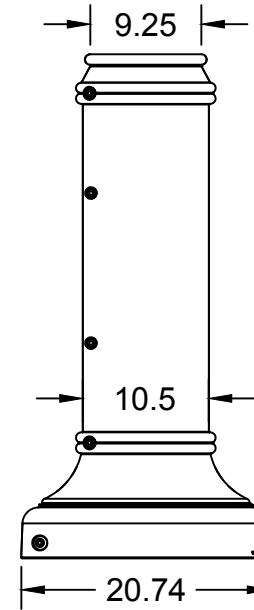

TerraCast®

PRODUCTS

TERRACAST PRODUCTS LLC
4400 NW 19TH AVENUE, UNIT K
POMPANO BEACH, FL 33064
305-895-9525
INFO@TERRACASTPRODUCTS.COM

SPECS AT A GLANCE

TOP ID: 7.74"
TOP OD: 9.25"
BASE ID: 14.73"
BASE OD: 20.74"
HEIGHT: 42"
WEIGHT: 21 LBS.

DETAIL A
SCALE 1:5