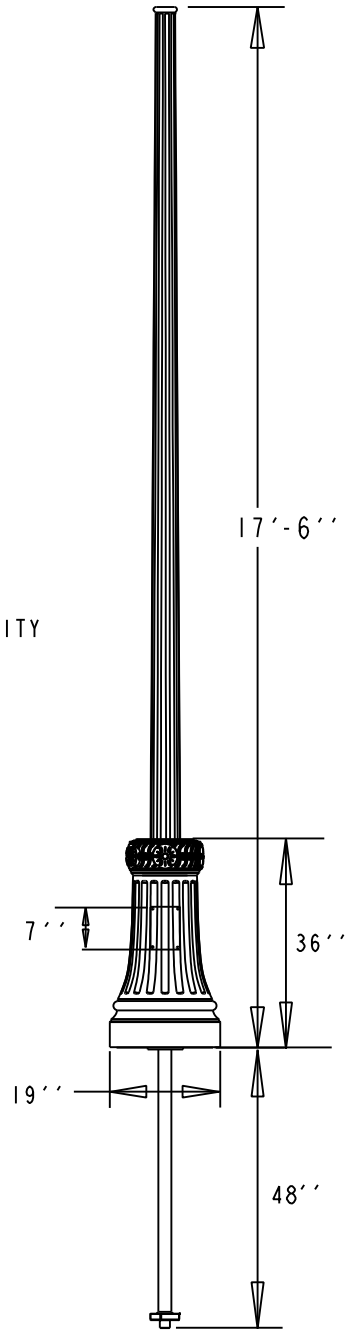

TerraCast®

PRODUCTS

TERRACAST PRODUCTS LLC
4400 NW 19TH AVENUE, UNIT K
POMPANO BEACH, FL 33064
305-895-9525
INFO@TERRACASTPRODUCTS.COM

TerraCast®
PRODUCTS

TITLE
17' 6" Madison Post

PART#
CL1800

DRAWN
KT

SIZE A	MATERIAL POLYCOMPOSITE	DWG NO	DATE 02-10-20	REV

SCALE WEIGHT SHEET 1/1