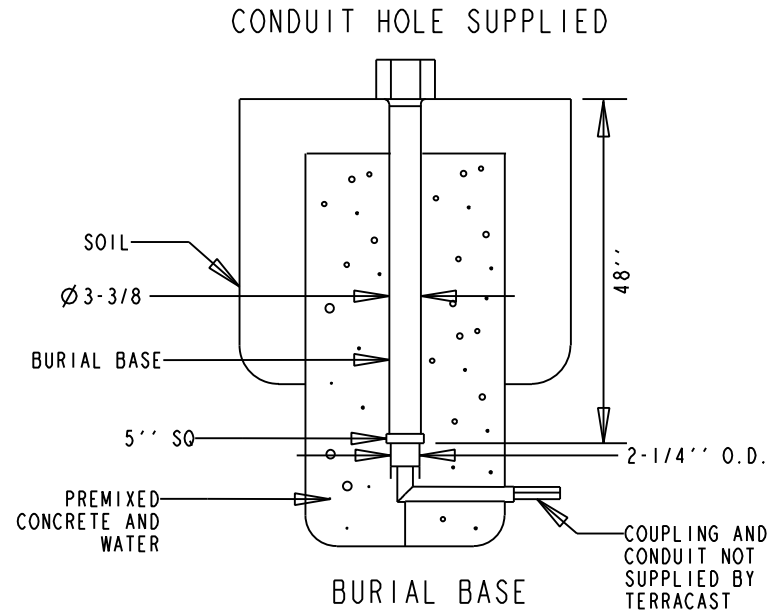

TerraCast®

PRODUCTS

TERRACAST PRODUCTS LLC
4400 NW 19TH AVENUE, UNIT K
POMPANO BEACH, FL 33064
305-895-9525
INFO@TERRACASTPRODUCTS.COM

TerraCast®
PRODUCTS

TITLE
17' 6" Madison Post

PART#
CL1800

DRAWN
KT

SIZE A	MATERIAL POLYCOMPOSITE	DWG NO	DATE 02-10-20	REV

SCALE WEIGHT SHEET 1/1