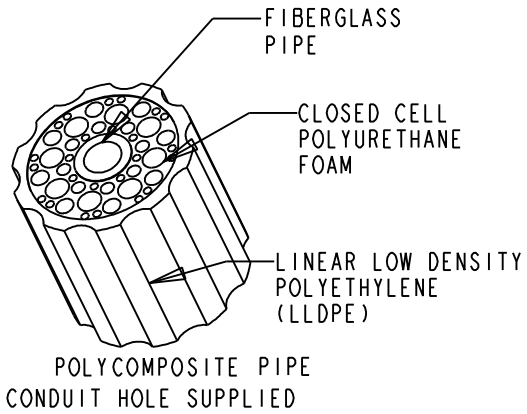

TerraCast®

PRODUCTS

TERRACAST PRODUCTS LLC
4400 NW 19TH AVENUE, UNIT K
POMPANO BEACH, FL 33064
305-895-9525
INFO@TERRACASTPRODUCTS.COM

TerraCast®
PRODUCTS

TITLE
17' 1" Madison Post

PART#
CL1700

DRAWN
KT

SIZE A	MATERIAL POLYCOMPOSITE	DWG NO	DATE 02-10-20	REV

SCALE WEIGHT SHEET 1/1