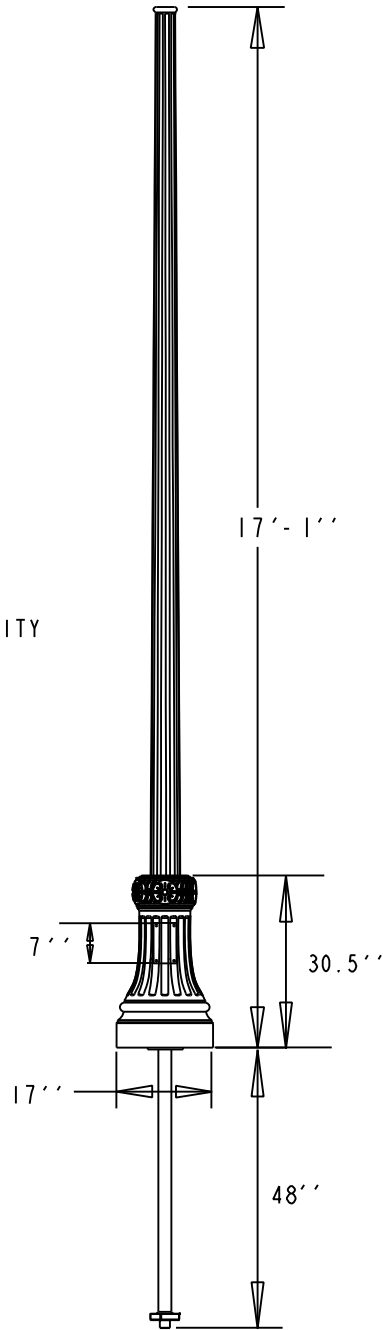

TerraCast®

PRODUCTS

TERRACAST PRODUCTS LLC
4400 NW 19TH AVENUE, UNIT K
POMPANO BEACH, FL 33064
305-895-9525
INFO@TERRACASTPRODUCTS.COM

TerraCast®
PRODUCTS

TITLE
17' 1" Madison Post

PART#
CL1700

DRAWN
KT

SIZE A	MATERIAL POLYCOMPOSITE	DWG NO	DATE 02-10-20	REV

SCALE WEIGHT SHEET 1/1