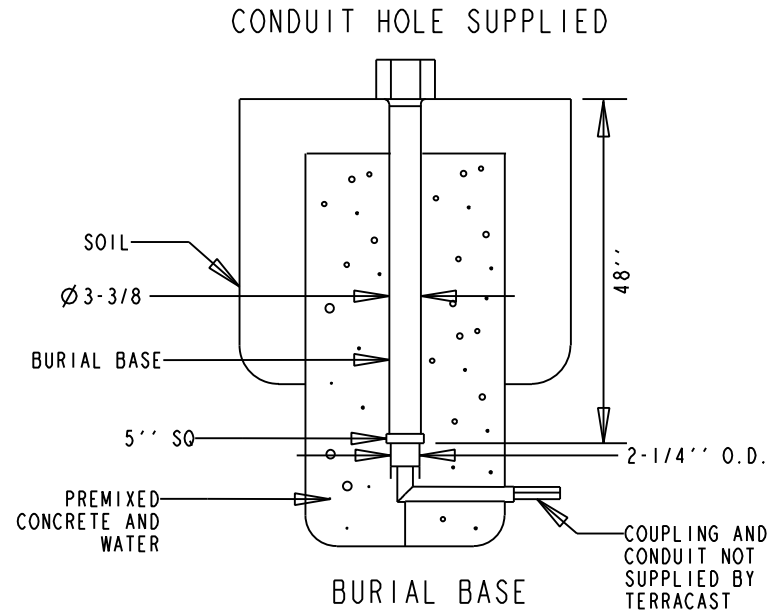

TerraCast®

PRODUCTS

TERRACAST PRODUCTS LLC
4400 NW 19TH AVENUE, UNIT K
POMPANO BEACH, FL 33064
305-895-9525
INFO@TERRACASTPRODUCTS.COM

TerraCast®
PRODUCTS

TITLE
17' 1" Madison Post

PART#
CL1700

DRAWN
KT

SIZE A	MATERIAL POLYCOMPOSITE	DWG NO	DATE 02-10-20	REV

SCALE WEIGHT SHEET 1/1