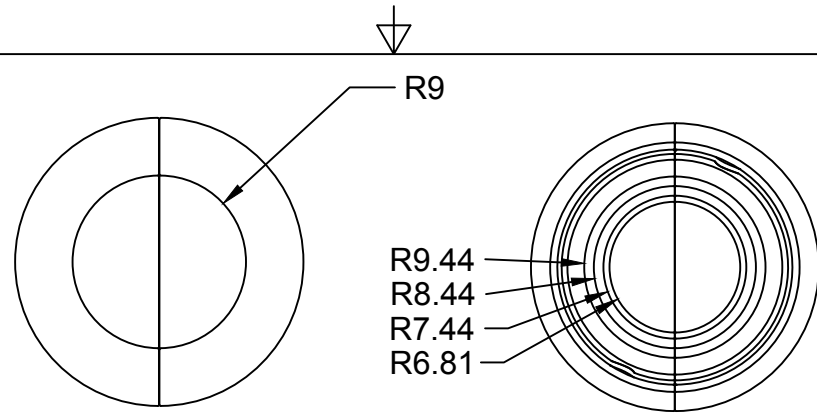

TerraCast®

PRODUCTS

TERRACAST PRODUCTS LLC
4400 NW 19TH AVENUE, UNIT K
POMPANO BEACH, FL 33064
305-895-9525
INFO@TERRACASTPRODUCTS.COM

SPECS AT A GLANCE

TOP ID: up to 18"
TOP OD: 19"
BASE ID: 18"
BASE OD: 30"
HEIGHT: 52"
WEIGHT: 32 LBS.

TerraCast® PRODUCTS				
TITLE				
Argenta Base				
PART#				DRAWN
TC-ARG52				KT
SIZE	MATERIAL	DWG NO	DATE	REV
A	LLDPE RESIN		1/22/20	
SCALE 1:20		WEIGHT	SHEET 1/1