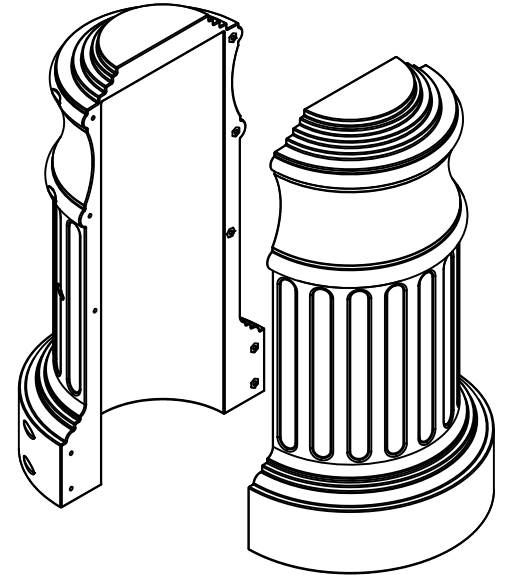

TerraCast®

PRODUCTS

TERRACAST PRODUCTS LLC
4400 NW 19TH AVENUE, UNIT K
POMPANO BEACH, FL 33064
305-895-9525
INFO@TERRACASTPRODUCTS.COM

SPECS AT A GLANCE

TOP ID: up to 18"
TOP OD: 19"
BASE ID: 18"
BASE OD: 30"
HEIGHT: 52"
WEIGHT: 32 LBS.

TerraCast® PRODUCTS				
TITLE				
Argenta Base				
PART#				DRAWN
TC-ARG52				KT
SIZE	MATERIAL	DWG NO	DATE	REV
A	LLDPE RESIN		1/22/20	
SCALE 1:20		WEIGHT	SHEET 1/1