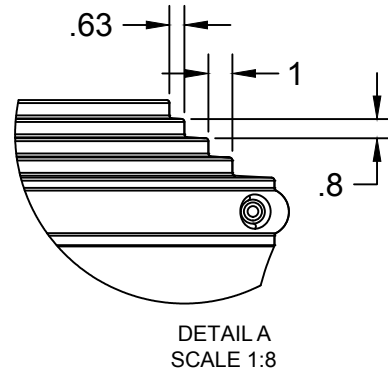

TerraCast®

PRODUCTS

TERRACAST PRODUCTS LLC
4400 NW 19TH AVENUE, UNIT K
POMPANO BEACH, FL 33064
305-895-9525
INFO@TERRACASTPRODUCTS.COM

SPECS AT A GLANCE

TOP ID: up to 18"
TOP OD: 19"
BASE ID: 18"
BASE OD: 30"
HEIGHT: 52"
WEIGHT: 32 LBS.

TerraCast® PRODUCTS				
TITLE				
Argenta Base				
PART#				DRAWN
TC-ARG52				KT
SIZE	MATERIAL	DWG NO	DATE	REV
A	LLDPE RESIN		1/22/20	
SCALE 1:20		WEIGHT	SHEET 1/1