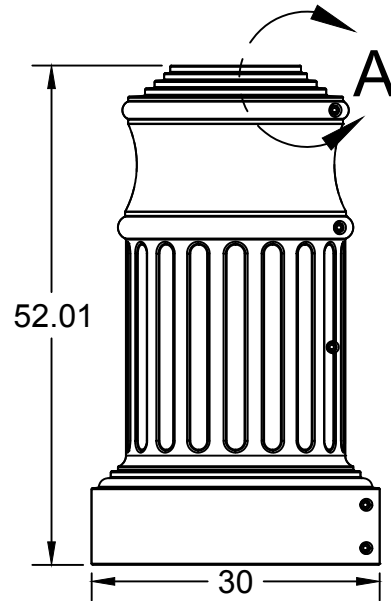

TerraCast®

PRODUCTS

TERRACAST PRODUCTS LLC
4400 NW 19TH AVENUE, UNIT K
POMPANO BEACH, FL 33064
305-895-9525
INFO@TERRACASTPRODUCTS.COM

SPECS AT A GLANCE

TOP ID: up to 18"
TOP OD: 19"
BASE ID: 18"
BASE OD: 30"
HEIGHT: 52"
WEIGHT: 32 LBS.

TerraCast® PRODUCTS				
TITLE				
Argenta Base				
PART#				DRAWN
TC-ARG52				KT
SIZE	MATERIAL	DWG NO	DATE	REV
A	LLDPE RESIN		1/22/20	
SCALE 1:20		WEIGHT	SHEET 1/1