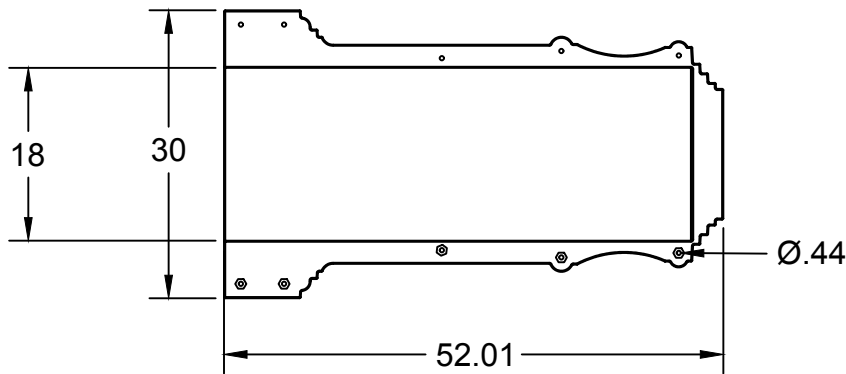

TerraCast®

PRODUCTS

TERRACAST PRODUCTS LLC
4400 NW 19TH AVENUE, UNIT K
POMPANO BEACH, FL 33064
305-895-9525
INFO@TERRACASTPRODUCTS.COM

SPECS AT A GLANCE

TOP ID: up to 18"
TOP OD: 19"
BASE ID: 18"
BASE OD: 30"
HEIGHT: 52"
WEIGHT: 32 LBS.

TerraCast® PRODUCTS				
TITLE				
Argenta Base				
PART#				DRAWN
TC-ARG52				KT
SIZE	MATERIAL	DWG NO	DATE	REV
A	LLDPE RESIN		1/22/20	
SCALE 1:20		WEIGHT	SHEET 1/1