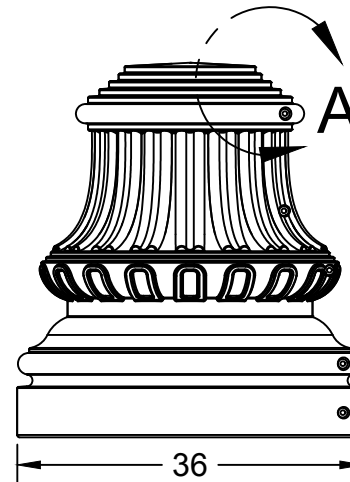

TerraCast®

PRODUCTS

TERRACAST PRODUCTS LLC
4400 NW 19TH AVENUE, UNIT K
POMPANO BEACH, FL 33064
305-895-9525
INFO@TERRACASTPRODUCTS.COM

SPECS AT A GLANCE

TOP ID: up to 18"
TOP OD: 21"
BASE ID: up to 18"
BASE OD: 36"
HEIGHT: 39"
WEIGHT: 42 LBS.

DETAIL A
SCALE 1:8

TerraCast®
PRODUCTS

TITLE

Dallas Base

PART#

TC-DAL39

DRAWN

KT

SIZE

A

MATERIAL

LLDPE RESIN

DWG NO

DATE

1/21/20

REV

SCALE 1:20

WEIGHT

SHEET 1/1