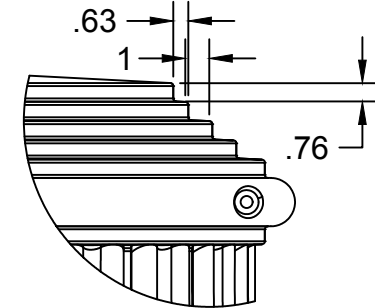

TerraCast®

PRODUCTS

TERRACAST PRODUCTS LLC
4400 NW 19TH AVENUE, UNIT K
POMPANO BEACH, FL 33064
305-895-9525
INFO@TERRACASTPRODUCTS.COM

SPECS AT A GLANCE

TOP ID: up to 18"
TOP OD: 21"
BASE ID: up to 18"
BASE OD: 36"
HEIGHT: 39"
WEIGHT: 42 LBS.

DETAIL A
SCALE 1:8

TerraCast®
PRODUCTS

TITLE

Dallas Base

PART#

TC-DAL39

DRAWN

KT

SIZE

A

MATERIAL

LLDPE RESIN

DWG NO

DATE

1/21/20

REV

SCALE 1:20

WEIGHT

SHEET 1/1