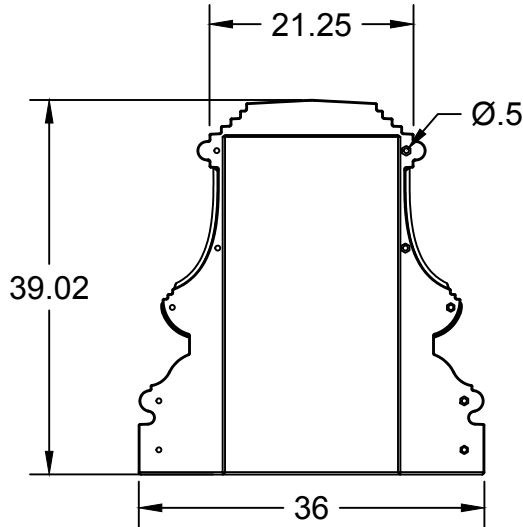

TerraCast®

PRODUCTS

TERRACAST PRODUCTS LLC
4400 NW 19TH AVENUE, UNIT K
POMPANO BEACH, FL 33064
305-895-9525
INFO@TERRACASTPRODUCTS.COM

SPECS AT A GLANCE

TOP ID: up to 18"
TOP OD: 21"
BASE ID: up to 18"
BASE OD: 36"
HEIGHT: 39"
WEIGHT: 42 LBS.

DETAIL A
SCALE 1:8

TerraCast®
PRODUCTS

TITLE

Dallas Base

PART#

TC-DAL39

DRAWN

KT

SIZE

A

MATERIAL

LLDPE RESIN

DWG NO

DATE

1/21/20

REV

SCALE 1:20

WEIGHT

SHEET 1/1