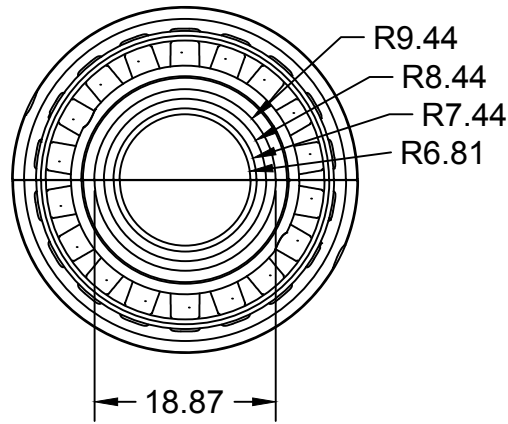

TerraCast®

PRODUCTS

TERRACAST PRODUCTS LLC
4400 NW 19TH AVENUE, UNIT K
POMPANO BEACH, FL 33064
305-895-9525
INFO@TERRACASTPRODUCTS.COM

SPECS AT A GLANCE

TOP ID: up to 18"
TOP OD: 21"
BASE ID: up to 18"
BASE OD: 36"
HEIGHT: 39"
WEIGHT: 42 LBS.

DETAIL A
SCALE 1:8

TerraCast®
PRODUCTS

TITLE

Dallas Base

PART#

TC-DAL39

DRAWN

KT

SIZE

A

MATERIAL

LLDPE RESIN

DWG NO

DATE

1/21/20

REV

SCALE 1:20

WEIGHT

SHEET 1/1