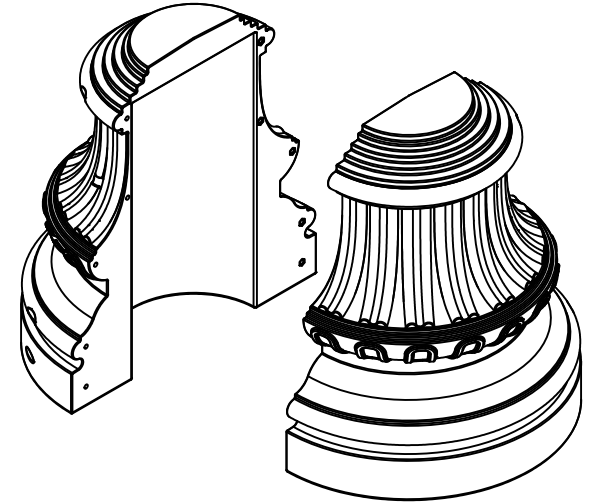

TerraCast®

PRODUCTS

TERRACAST PRODUCTS LLC
4400 NW 19TH AVENUE, UNIT K
POMPANO BEACH, FL 33064
305-895-9525
INFO@TERRACASTPRODUCTS.COM

SPECS AT A GLANCE

TOP ID: up to 18"
TOP OD: 21"
BASE ID: up to 18"
BASE OD: 36"
HEIGHT: 39"
WEIGHT: 42 LBS.

DETAIL A
SCALE 1:8

TerraCast®
PRODUCTS

TITLE

Dallas Base

PART#

TC-DAL39

DRAWN

KT

SIZE

A

MATERIAL

LLDPE RESIN

DWG NO

DATE

1/21/20

REV

SCALE 1:20

WEIGHT

SHEET 1/1