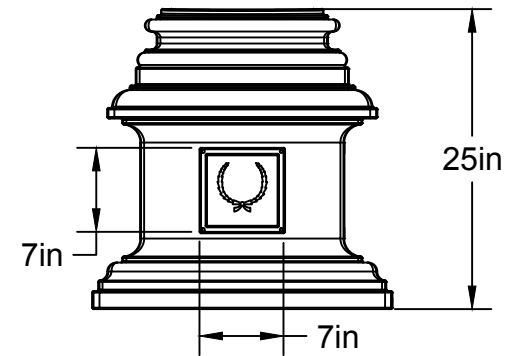

TerraCast®

PRODUCTS

TERRACAST PRODUCTS LLC
4400 NW 19TH AVENUE, UNIT K
POMPANO BEACH, FL 33064
305-895-9525
INFO@TERRACASTPRODUCTS.COM

SPECS AT A GLANCE

TOP ID: up to 13"
TOP OD: 13.5"
BASE ID: up to 13"
BASE OD: 25"
HEIGHT: 25"
WEIGHT: 25 LBS.

TerraCast®
PRODUCTS

TITLE

Pinnacle Base

PART#

TC-PIN25

DRAWN

KT

SIZE

A

MATERIAL

LLDPE RESIN

DWG NO

DATE

1/21/20

REV

SCALE 1:16

WEIGHT

SHEET 1/1