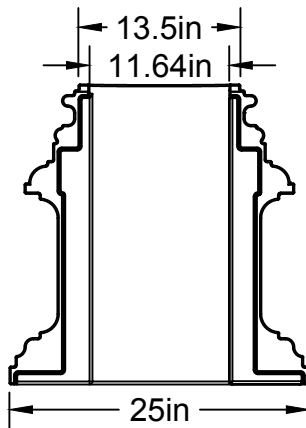

TerraCast®

PRODUCTS

TERRACAST PRODUCTS LLC
4400 NW 19TH AVENUE, UNIT K
POMPANO BEACH, FL 33064
305-895-9525
INFO@TERRACASTPRODUCTS.COM

SPECS AT A GLANCE

TOP ID: up to 13"
TOP OD: 13.5"
BASE ID: up to 13"
BASE OD: 25"
HEIGHT: 25"
WEIGHT: 25 LBS.

TerraCast®
PRODUCTS

TITLE

Pinnacle Base

PART#

TC-PIN25

DRAWN

KT

SIZE

A

MATERIAL

LLDPE RESIN

DWG NO

DATE

1/21/20

REV

SCALE 1:16

WEIGHT

SHEET 1/1