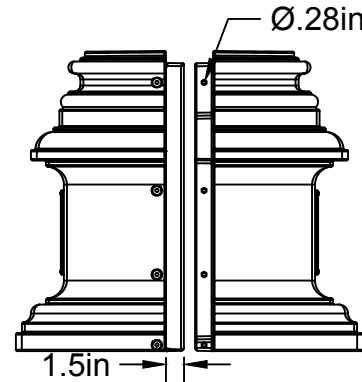

TerraCast®

PRODUCTS

TERRACAST PRODUCTS LLC
4400 NW 19TH AVENUE, UNIT K
POMPANO BEACH, FL 33064
305-895-9525
INFO@TERRACASTPRODUCTS.COM

SPECS AT A GLANCE

TOP ID: up to 13"
TOP OD: 13.5"
BASE ID: up to 13"
BASE OD: 25"
HEIGHT: 25"
WEIGHT: 25 LBS.

TerraCast®
PRODUCTS

TITLE

Pinnacle Base

PART#

TC-PIN25

DRAWN

KT

SIZE

A

MATERIAL

LLDPE RESIN

DWG NO

DATE

1/21/20

REV

SCALE 1:16

WEIGHT

SHEET 1/1