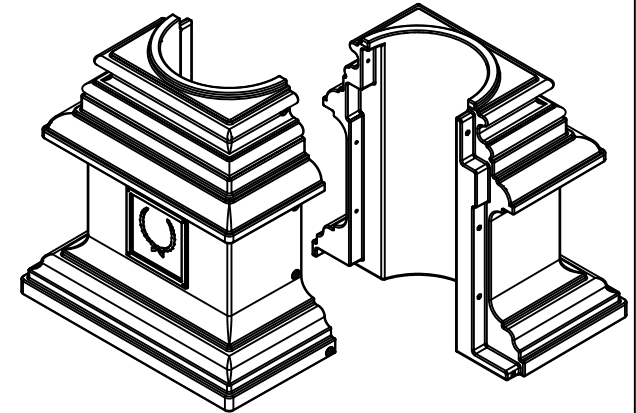

TerraCast®

PRODUCTS

TERRACAST PRODUCTS LLC
4400 NW 19TH AVENUE, UNIT K
POMPANO BEACH, FL 33064
305-895-9525
INFO@TERRACASTPRODUCTS.COM

SPECS AT A GLANCE

TOP ID: up to 13"
TOP OD: 13.5"
BASE ID: up to 13"
BASE OD: 25"
HEIGHT: 25"
WEIGHT: 25 LBS.

TerraCast®
PRODUCTS

TITLE

Pinnacle Base

PART#

TC-PIN25

DRAWN

KT

SIZE

A

MATERIAL

LLDPE RESIN

DWG NO

DATE

1/21/20

REV

SCALE 1:16

WEIGHT

SHEET 1/1