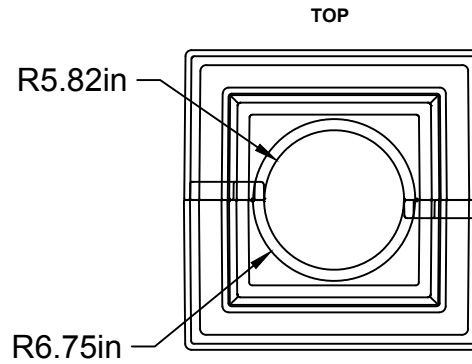

TerraCast®

PRODUCTS

TERRACAST PRODUCTS LLC
4400 NW 19TH AVENUE, UNIT K
POMPANO BEACH, FL 33064
305-895-9525
INFO@TERRACASTPRODUCTS.COM

SPECS AT A GLANCE

TOP ID: up to 13"
TOP OD: 13.5"
BASE ID: up to 13"
BASE OD: 25"
HEIGHT: 25"
WEIGHT: 25 LBS.

TerraCast®
PRODUCTS

TITLE

Pinnacle Base

PART#

TC-PIN25

DRAWN

KT

SIZE

A

MATERIAL

LLDPE RESIN

DWG NO

DATE

1/21/20

REV

SCALE 1:16

WEIGHT

SHEET 1/1