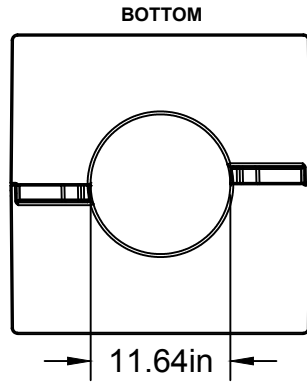

TerraCast®

PRODUCTS

TERRACAST PRODUCTS LLC
4400 NW 19TH AVENUE, UNIT K
POMPANO BEACH, FL 33064
305-895-9525
INFO@TERRACASTPRODUCTS.COM

SPECS AT A GLANCE

TOP ID: up to 13"
TOP OD: 13.5"
BASE ID: up to 13"
BASE OD: 25"
HEIGHT: 25"
WEIGHT: 25 LBS.

TerraCast®
PRODUCTS

TITLE

Pinnacle Base

PART#

TC-PIN25

DRAWN

KT

SIZE

A

MATERIAL

LLDPE RESIN

DWG NO

DATE

1/21/20

REV

SCALE 1:16

WEIGHT

SHEET 1/1