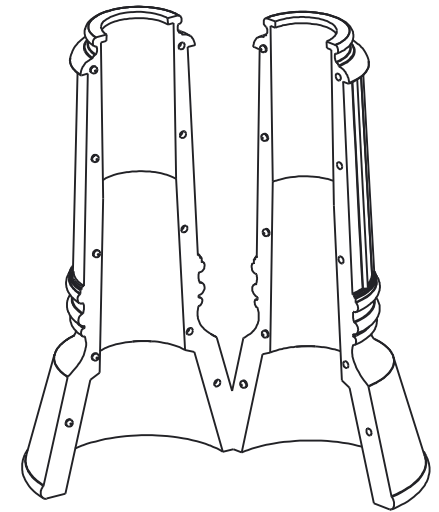

TerraCast®

PRODUCTS

TerraCast® Products LLC
4400 NW 19th Avenue, Unit K
Pompano Beach, FL 33064
Office: 305-895-9525

DO NOT SCALE DRAWING.

All measurements are rounded to the closest quarter inch and may not be exact due to manufacturing variances.

This document contains TERRACAST PROPRIETARY INFORMATION. No intellectual property right or license is granted by TERRACAST in connection with it. It is delivered on the express condition that the document and the information contained in it shall be treated as confidential, shall not be used for and purpose other than that for which it is hereby delivered (the use and maintenance of the product supplied). It shall not be disclosed in whole or part to third parties and shall not be duplicated in any manner without TERRACAST's prior written consent.

TerraCast® PRODUCTS			
MATERIAL:	SCALE	DRAWN BY	
LLDPE	0.100	TERRACAST	
TITLE			I OF I
Bermuda Base			
DATE	PART #:	REV	
Oct-22-14	(A SIZE) BERMUDA-BASE-2	XI