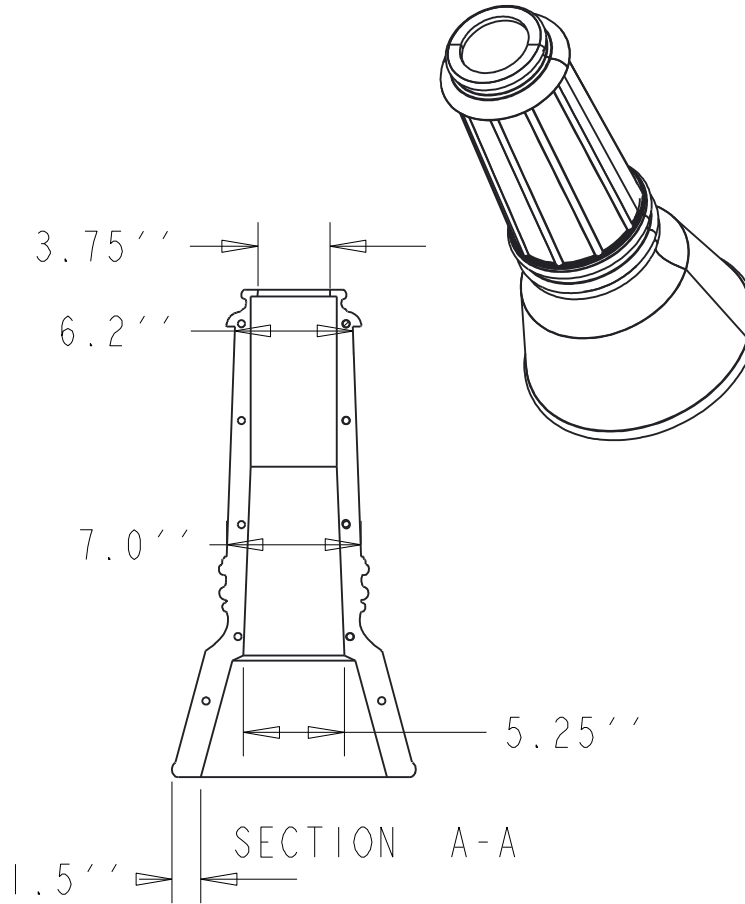

TerraCast®

PRODUCTS

TerraCast® Products LLC
4400 NW 19th Avenue, Unit K
Pompano Beach, FL 33064
Office: 305-895-9525

DO NOT SCALE DRAWING.

All measurements are rounded to the closest quarter inch and may not be exact due to manufacturing variances.

This document contains TERRACAST PROPRIETARY INFORMATION. No intellectual property right or license is granted by TERRACAST in connection with it. It is delivered on the express condition that the document and the information contained in it shall be treated as confidential, shall not be used for and purpose other than that for which it is hereby delivered (the use and maintenance of the product supplied). It shall not be disclosed in whole or part to third parties and shall not be duplicated in any manner without TERRACAST's prior written consent.

TerraCast® PRODUCTS			
MATERIAL:	SCALE	DRAWN BY	
LLDPE	0.100	TERRACAST	
TITLE			I OF I
Bermuda Base			
DATE	PART #:	REV	
Oct-22-14	(A SIZE) BERMUDA-BASE-2	XI