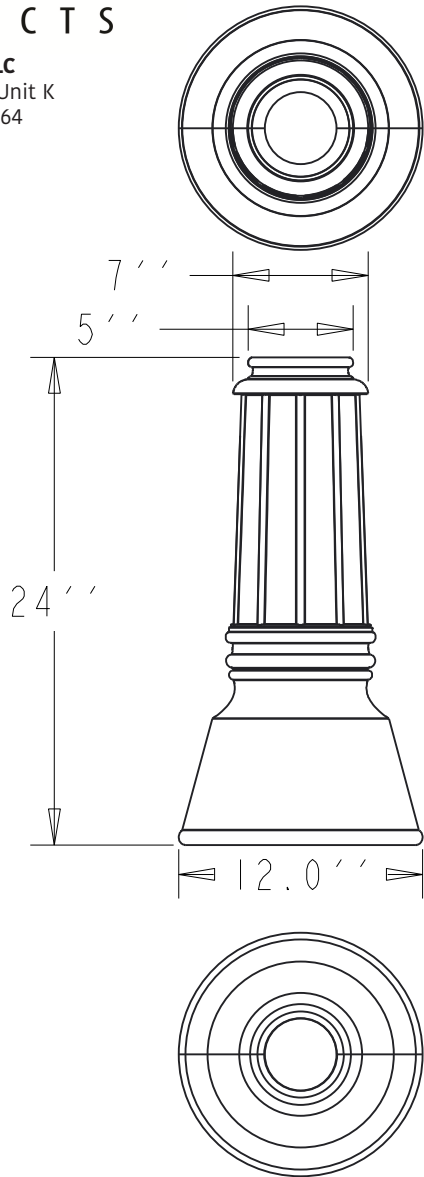

TerraCast®

PRODUCTS

TerraCast® Products LLC
4400 NW 19th Avenue, Unit K
Pompano Beach, FL 33064
Office: 305-895-9525

DO NOT SCALE DRAWING.

All measurements are rounded to the closest quarter inch and may not be exact due to manufacturing variances.

This document contains TERRACAST PROPRIETARY INFORMATION. No intellectual property right or license is granted by TERRACAST in connection with it. It is delivered on the express condition that the document and the information contained in it shall be treated as confidential, shall not be used for and purpose other than that for which it is hereby delivered (the use and maintenance of the product supplied). It shall not be disclosed in whole or part to third parties and shall not be duplicated in any manner without TERRACAST's prior written consent.

TerraCast® PRODUCTS			
MATERIAL:	SCALE	DRAWN BY	
LLDPE	0.100	TERRACAST	
TITLE			I OF I
Bermuda Base			
DATE	PART #:	REV	
Oct-22-14	(A SIZE) BERMUDA-BASE-2	XI