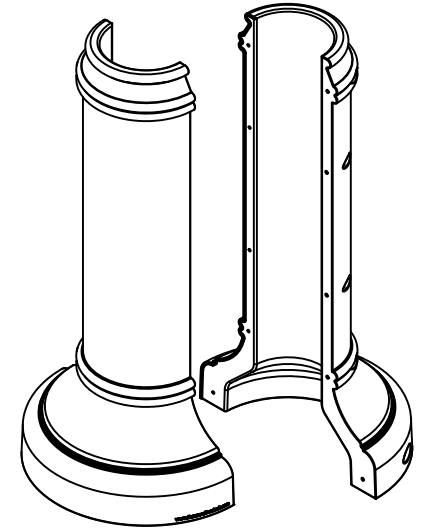

TerraCast®

PRODUCTS

TERRACAST PRODUCTS LLC
4400 NW 19TH AVENUE, UNIT K
POMPANO BEACH, FL 33064
305-895-9525
INFO@TERRACASTPRODUCTS.COM

SPECS AT A GLANCE

TOP ID: 7.74"
TOP OD: 9.25"
BASE ID: 14.73"
BASE OD: 20.74"
HEIGHT: 42"
WEIGHT: 21 LBS.

DETAIL A
SCALE 1:5