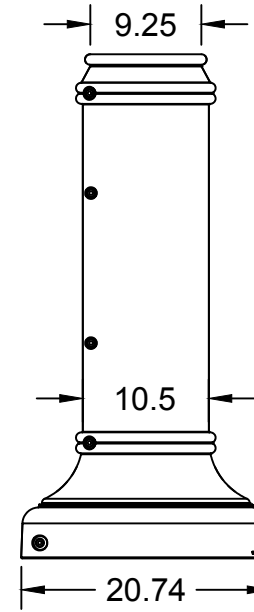

TerraCast®

PRODUCTS

TERRACAST PRODUCTS LLC
4400 NW 19TH AVENUE, UNIT K
POMPANO BEACH, FL 33064
305-895-9525
INFO@TERRACASTPRODUCTS.COM

SPECS AT A GLANCE

TOP ID: 7.74"
TOP OD: 9.25"
BASE ID: 14.73"
BASE OD: 20.74"
HEIGHT: 42"
WEIGHT: 21 LBS.

DETAIL A
SCALE 1:5