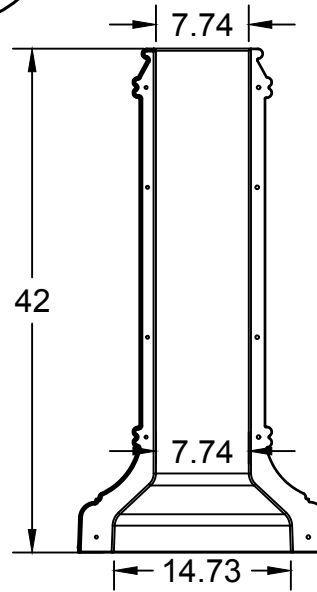

TerraCast®

PRODUCTS

TERRACAST PRODUCTS LLC
4400 NW 19TH AVENUE, UNIT K
POMPANO BEACH, FL 33064
305-895-9525
INFO@TERRACASTPRODUCTS.COM

SPECS AT A GLANCE

TOP ID: 7.74"
TOP OD: 9.25"
BASE ID: 14.73"
BASE OD: 20.74"
HEIGHT: 42"
WEIGHT: 21 LBS.

DETAIL A
SCALE 1:5