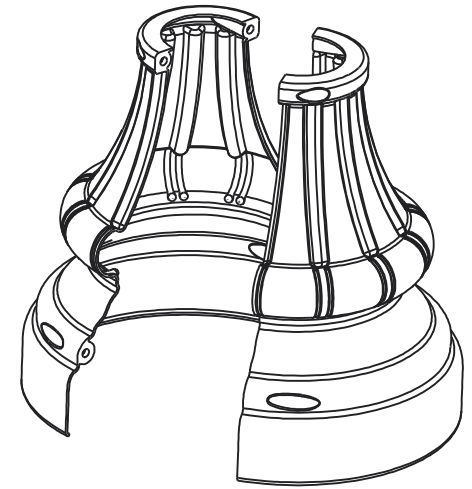

TerraCast[®]

PRODUCTS

TerraCast[®] Products LLC
 4400 NW 19th Avenue, Unit K
 Pompano Beach, FL 33064
 Office: 305-895-9525

NOTE:

Cast Aluminum clam shell style decorative base for poles whose diameter does not exceed 4".
 Bolts together at the top and bottom.
 Hardware provided.

DO NOT SCALE DRAWING.

All measurements are rounded to the closest quarter inch and may not be exact due to manufacturing variances.

This document contains TERRACAST PROPRIETARY INFORMATION. No intellectual property right or license is granted by TERRACAST in connection with it. It is delivered on the express condition that the document and the information contained in it shall be treated as confidential, shall not be used for and purpose other than that for which it is hereby delivered (the use and maintenance of the product supplied). It shall not be disclosed in whole or part to third parties and shall not be duplicated in any manner without TERRACAST's prior written consent.

TerraCast[®] PRODUCTS			
MATERIAL:	ALUMINUM	SCALE	DRAWN BY
		0.125	TERRACAST
TITLE	Washington Clam Shell Base		I OF I
DATE	PART #:	REV	
Sep-18-14	(A SIZE)	BC-CHU17-2	XI