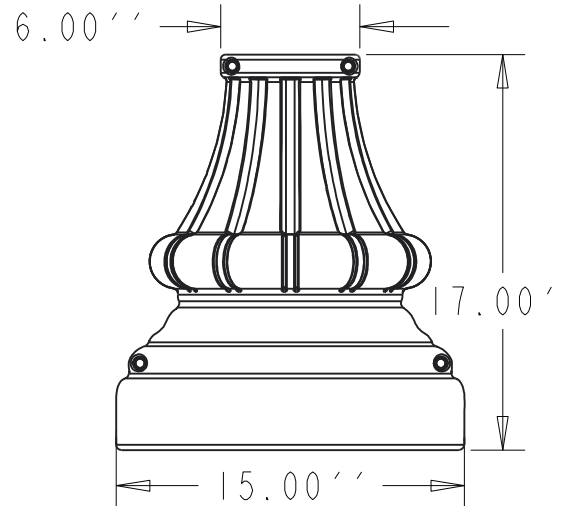

TerraCast[®]

PRODUCTS

TerraCast[®] Products LLC
 4400 NW 19th Avenue, Unit K
 Pompano Beach, FL 33064
 Office: 305-895-9525

NOTE:

Cast Aluminum clam shell style decorative base for poles whose diameter does not exceed 4".
 Bolts together at the top and bottom.
 Hardware provided.

DO NOT SCALE DRAWING.

All measurements are rounded to the closest quarter inch and may not be exact due to manufacturing variances.

This document contains TERRACAST PROPRIETARY INFORMATION. No intellectual property right or license is granted by TERRACAST in connection with it. It is delivered on the express condition that the document and the information contained in it shall be treated as confidential, shall not be used for and purpose other than that for which it is hereby delivered (the use and maintenance of the product supplied). It shall not be disclosed in whole or part to third parties and shall not be duplicated in any manner without TERRACAST's prior written consent.

TerraCast[®] PRODUCTS			
MATERIAL:	ALUMINUM	SCALE	DRAWN BY
		0.125	TERRACAST
TITLE	Washington Clam Shell Base		I OF I
DATE	PART #:	REV	
Sep-18-14	(A SIZE)	BC-CHU17-2	XI