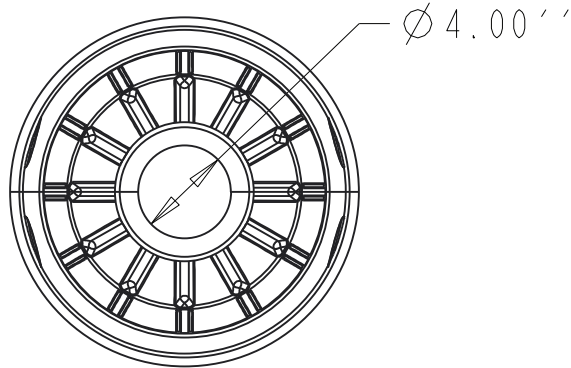

TerraCast[®]

PRODUCTS

TerraCast[®] Products LLC
 4400 NW 19th Avenue, Unit K
 Pompano Beach, FL 33064
 Office: 305-895-9525

NOTE:

Cast Aluminum clam shell style decorative base for poles whose diameter does not exceed 4".
 Bolts together at the top and bottom.
 Hardware provided.

TerraCast[®] PRODUCTS			
MATERIAL:	ALUMINUM	SCALE	DRAWN BY
		0.125	TERRACAST
TITLE	Washington Clam Shell Base		I OF I
DATE	PART #:	REV	
Sep-18-14	(A SIZE)	BC-CHU17-2	XI