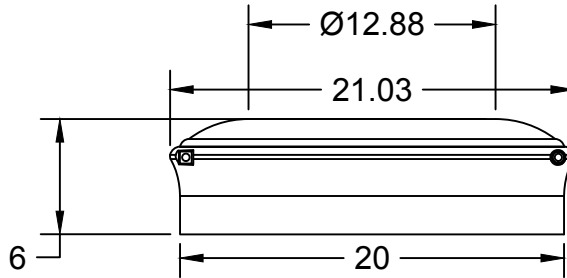

TerraCast®

PRODUCTS

TERRACAST PRODUCTS LLC
4400 NW 19TH AVENUE, UNIT K
POMPANO BEACH, FL 33064
305-895-9525
INFO@TERRACASTPRODUCTS.COM

SPECS AT A GLANCE

TOP ID: UP TO 17.5"
TOP OD: 21.03"
BASE ID: 19.3"
BASE OD: 20"
HEIGHT: 6"
WEIGHT: 4.6 LBS.

DO NOT SCALE DRAWING.

TerraCast®
PRODUCTS

TITLE

DSL Transition Collar

PART#

TC-DSL6

DRAWN
KT

SIZE

A

MATERIAL

LLDPE RESIN

DWG NO

DATE

2/21/20

REV

SCALE 1:10

WEIGHT 4.6 LBS

SHEET 1/1