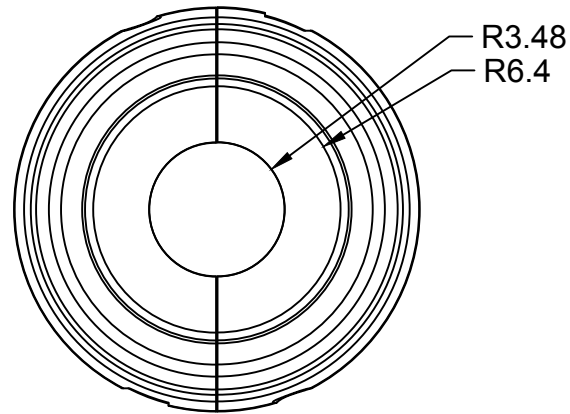

TerraCast®

PRODUCTS

TERRACAST PRODUCTS LLC
4400 NW 19TH AVENUE, UNIT K
POMPANO BEACH, FL 33064
305-895-9525
INFO@TERRACASTPRODUCTS.COM

SPECS AT A GLANCE

TOP ID: UP TO 17.5"
TOP OD: 21.03"
BASE ID: 19.3"
BASE OD: 20"
HEIGHT: 6"
WEIGHT: 4.6 LBS.

DO NOT SCALE DRAWING.

TerraCast®
PRODUCTS

TITLE

DSL Transition Collar

PART#

TC-DSL6

DRAWN
KT

SIZE

A

MATERIAL

LLDPE RESIN

DWG NO

DATE

2/21/20

REV

SCALE 1:10

WEIGHT 4.6 LBS

SHEET 1/1