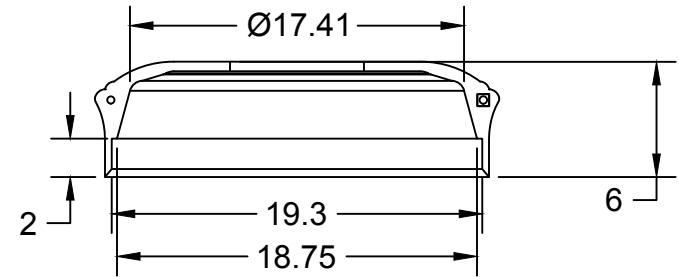

TerraCast®

PRODUCTS

TERRACAST PRODUCTS LLC
4400 NW 19TH AVENUE, UNIT K
POMPANO BEACH, FL 33064
305-895-9525
INFO@TERRACASTPRODUCTS.COM

SPECS AT A GLANCE

TOP ID: UP TO 17.5"
TOP OD: 21.03"
BASE ID: 19.3"
BASE OD: 20"
HEIGHT: 6"
WEIGHT: 4.6 LBS.

DO NOT SCALE DRAWING.

TerraCast®
PRODUCTS

TITLE

DSL Transition Collar

PART#

TC-DSL6

DRAWN
KT

SIZE

A

MATERIAL

LLDPE RESIN

DWG NO

DATE

2/21/20

REV

SCALE 1:10

WEIGHT 4.6 LBS

SHEET 1/1