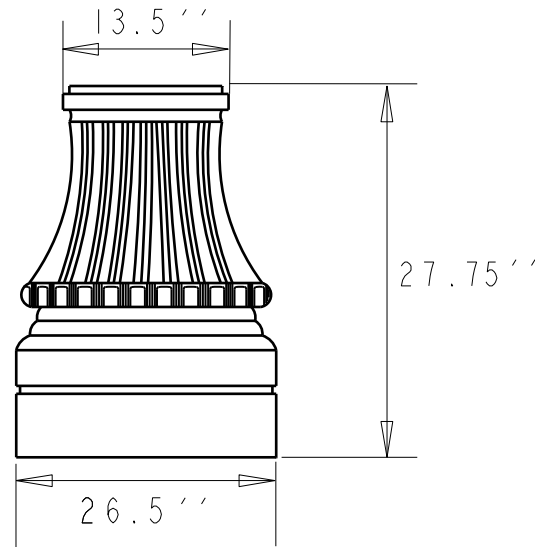

TerraCast[®]

PRODUCTS

TERRACAST PRODUCTS LLC
 4400 NW 19TH AVENUE, UNIT K
 POMPANO BEACH, FL 33064
 OFFICE: 305-895-9525 X105
 FAX: 305-400-0547

The base will accommodate any size poles up to 10'' diameters

SPECS AT A GLANCE

TOP ID: up to 10''
 TOP OD: 13.5''
 BASE ID: 23.5''
 BASE OD: 26.5''
 HEIGHT: 27.75''
 WEIGHT: 18 LBS

Part Number - TC-DEL 28

TerraCast[®] PRODUCTS			
MATERIAL:	LLDPE	SCALE	0.030
		DRAWN BY	TERRACAST
TITLE			I OF
DELAWARE BASE			
DATE	PART #:	TC-DEL 28	REV
	(A SIZE)		XI