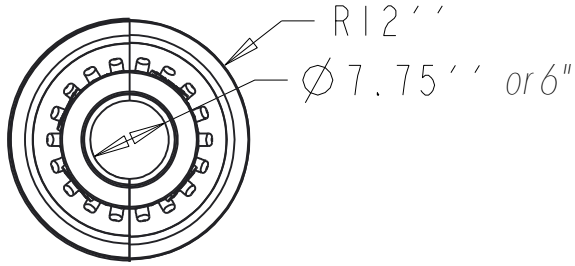

TerraCast®

PRODUCTS

TerraCast® Products LLC
4400 NW 19th Avenue, Unit K
Pompano Beach, FL 33064
Office: 305-895-9525

DO NOT SCALE DRAWING.

All measurements are rounded to the closest quarter inch and may not be exact due to manufacturing variances.

This document contains TERRACAST PROPRIETARY INFORMATION. No intellectual property right or license is granted by TERRACAST in connection with it. It is delivered on the express condition that the document and the information contained in it shall be treated as confidential, shall not be used for and purpose other than that for which it is hereby delivered (the use and maintenance of the product supplied). It shall not be disclosed in whole or part to third parties and shall not be duplicated in any manner without TERRACAST's prior written consent.

TerraCast® PRODUCTS			
MATERIAL:	LLDPE	SCALE	0.053
		DRAWN BY	TERRACAST
TITLE			I OF I
Gillete clamshell base			
DATE	PART #:	REV	
3-11-18	(A SIZE) TC-GIL34	XI