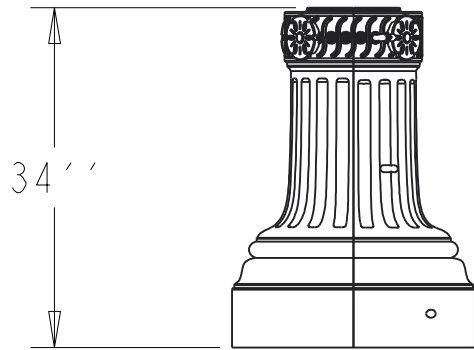

TerraCast®

PRODUCTS

TerraCast® Products LLC
4400 NW 19th Avenue, Unit K
Pompano Beach, FL 33064
Office: 305-895-9525

DO NOT SCALE DRAWING.

All measurements are rounded to the closest quarter inch and may not be exact due to manufacturing variances.

This document contains TERRACAST PROPRIETARY INFORMATION. No intellectual property right or license is granted by TERRACAST in connection with it. It is delivered on the express condition that the document and the information contained in it shall be treated as confidential, shall not be used for and purpose other than that for which it is hereby delivered (the use and maintenance of the product supplied). It shall not be disclosed in whole or part to third parties and shall not be duplicated in any manner without TERRACAST's prior written consent.

TerraCast® PRODUCTS			
MATERIAL:	LLDPE	SCALE	0.053
		DRAWN BY	TERRACAST
TITLE			I OF I
Gillete clamshell base			
DATE	PART #:	REV	
3-11-18	(A SIZE) TC-GIL34	XI