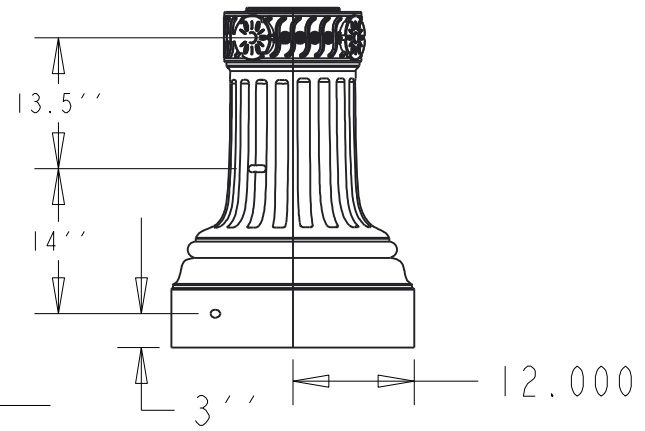

TerraCast®

PRODUCTS

TerraCast® Products LLC
4400 NW 19th Avenue, Unit K
Pompano Beach, FL 33064
Office: 305-895-9525

DO NOT SCALE DRAWING.

All measurements are rounded to the closest quarter inch and may not be exact due to manufacturing variances.

This document contains TERRACAST PROPRIETARY INFORMATION. No intellectual property right or license is granted by TERRACAST in connection with it. It is delivered on the express condition that the document and the information contained in it shall be treated as confidential, shall not be used for and purpose other than that for which it is hereby delivered (the use and maintenance of the product supplied). It shall not be disclosed in whole or part to third parties and shall not be duplicated in any manner without TERRACAST's prior written consent.

TerraCast® PRODUCTS			
MATERIAL:	LLDPE	SCALE	0.053
		DRAWN BY	TERRACAST
TITLE			I OF I
Gillete clamshell base			
DATE	PART #:	REV	
3-11-18	(A SIZE) TC-GIL34	XI