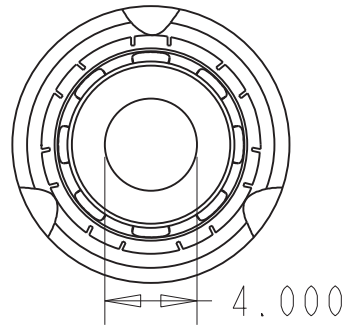

TerraCast[®]

PRODUCTS

TerraCast[®] Products LLC
 4400 NW 19th Avenue, Unit K
 Pompano Beach, FL 33064
 Office: 305-895-9525

TerraCast[®] PRODUCTS			
MATERIAL:	LLDPE	SCALE	0.120
		DRAWN BY	TERRACAST
TITLE			I OF I
GOLDEN BEACH DROP OVER			
DATE	PART #:	REV	
Oct-21-14	(A SIZE) TC-GOL22	XI	