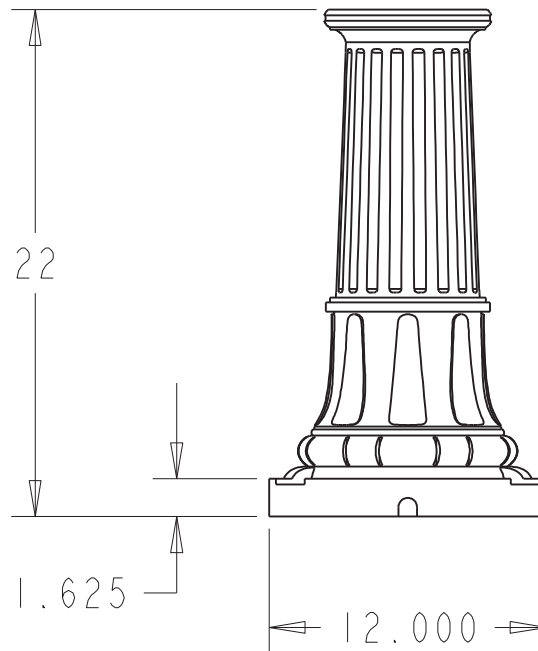

TerraCast[®]

PRODUCTS

TerraCast[®] Products LLC
 4400 NW 19th Avenue, Unit K
 Pompano Beach, FL 33064
 Office: 305-895-9525

TerraCast[®] PRODUCTS			
MATERIAL:	LLDPE	SCALE	0.120
		DRAWN BY	TERRACAST
TITLE			I OF I
GOLDEN BEACH DROP OVER			
DATE	PART #:	REV	
Oct-21-14	(A SIZE) TC-GOL22	XI	

DO NOT SCALE DRAWING.

All measurements are rounded to the closest quarter inch and may not be exact due to manufacturing variances.

This document contains TERRACAST PROPRIETARY INFORMATION. No intellectual property right or license is granted by TERRACAST in connection with it. It is delivered on the express condition that the document and the information contained in it shall be treated as confidential, shall not be used for and purpose other than that for which it is hereby delivered (the use and maintenance of the product supplied). It shall not be disclosed in whole or part to third parties and shall not be duplicated in any manner without TERRACAST's prior written consent.