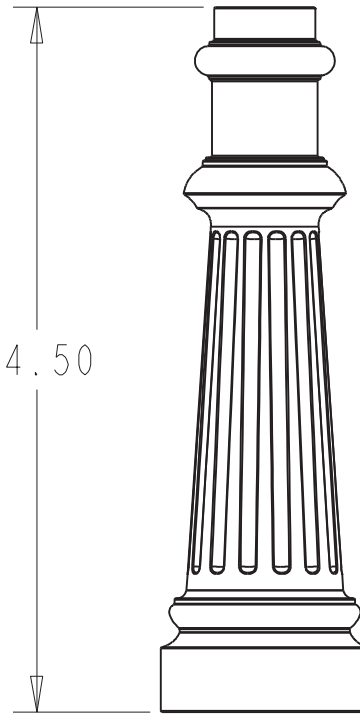

TerraCast[®]

PRODUCTS

TerraCast[®] Products LLC
 4400 NW 19th Avenue, Unit K
 Pompano Beach, FL 33064
 Office: 305-895-9525

24.50

7.25

TerraCast[®] PRODUCTS			
MATERIAL:	ALUMINUM	SCALE	DRAWN BY
		0.150	TERRACAST
TITLE			I OF I
JACKSONVILLE BASE			1 OF 1
DATE	PART #:	BC-JAX24-1	REV
Sep-16-14	(A SIZE)		XI

DO NOT SCALE DRAWING.

All measurements are rounded to the closest quarter inch and may not be exact due to manufacturing variances.

This document contains TERRACAST PROPRIETARY INFORMATION. No intellectual property right or license is granted by TERRACAST in connection with it. It is delivered on the express condition that the document and the information contained in it shall be treated as confidential, shall not be used for and purpose other than that for which it is hereby delivered (the use and maintenance of the product supplied). It shall not be disclosed in whole or part to third parties and shall not be duplicated in any manner without TERRACAST's prior written consent.