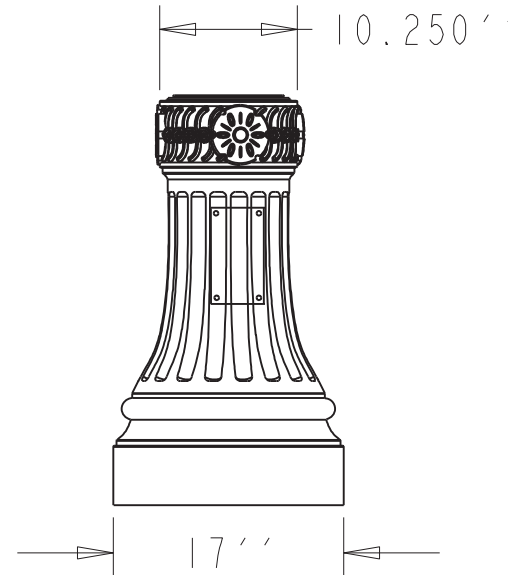

TerraCast[®]

PRODUCTS

TerraCast[®] Products, LLC
 4400 NW 19th Avenue, Unit K
 Pompano Beach, FL 33064
 Office: 305-895-9525

The small madison base will accomodate up to 8'' diameter poles

DO NOT SCALE DRAWING.

TerraCast[®] PRODUCTS			
MATERIAL:	LLDPE	SCALE	DRAWN BY
		0.059	TERRACAST
TITLE			I OF I
SMALL MADISON			
DATE	PART #:	REV	
Sep-07-16	(A SIZE) TC-MAD31-/1	XI	