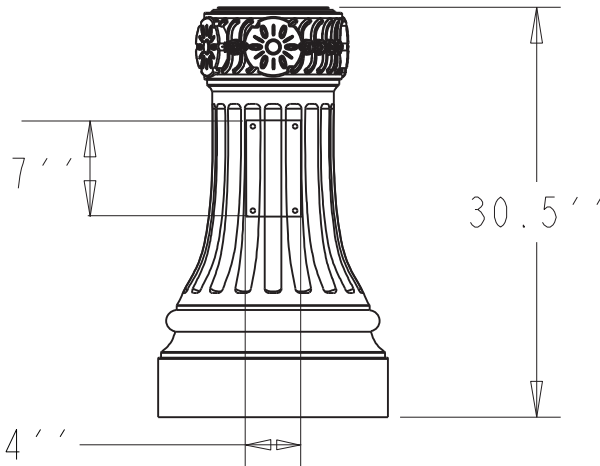

TerraCast[®]

PRODUCTS

TerraCast[®] Products, LLC
 4400 NW 19th Avenue, Unit K
 Pompano Beach, FL 33064
 Office: 305-895-9525

The small madison base will accomodate up to 8'' diameter poles

DO NOT SCALE DRAWING.

TerraCast[®] PRODUCTS			
MATERIAL:	LLDPE	SCALE	DRAWN BY
		0.059	TERRACAST
TITLE			I OF I
SMALL MADISON			
DATE	PART #:	REV	
Sep-07-16	(A SIZE) TC-MAD31-/1	XI	