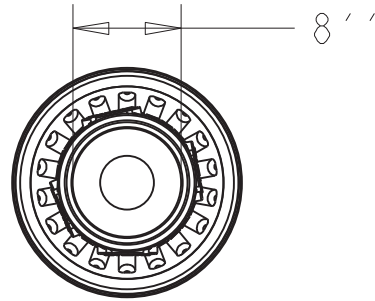

TerraCast[®]

PRODUCTS

TerraCast[®] Products, LLC
 4400 NW 19th Avenue, Unit K
 Pompano Beach, FL 33064
 Office: 305-895-9525

The small madison base will accomodate up to 8'' diameter poles

DO NOT SCALE DRAWING.

TerraCast[®] PRODUCTS			
MATERIAL:	LLDPE	SCALE	DRAWN BY
		0.059	TERRACAST
TITLE			I OF I
SMALL MADISON			
DATE	PART #:	REV	
Sep-07-16	(A SIZE) TC-MAD31-/1	XI	