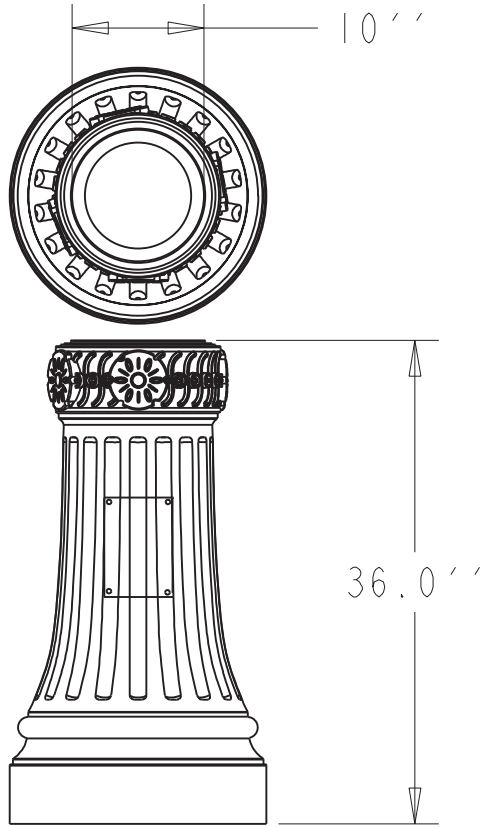

TerraCast[®]

PRODUCTS

TerraCast[®] Products, LLC
 4400 NW 19th Avenue, Unit K
 Pompano Beach, FL 33064
 Office: 305-895-9525

The large madison base will accomodate up to 10'' diameter poles

DO NOT SCALE DRAWING.

TerraCast[®] PRODUCTS			
MATERIAL:	LLDPE	SCALE 0.059	DRAWN BY TERRACAST
TITLE LARGE MADISON			I OF I
DATE Sep-07-16	PART #: (A SIZE) TC-MAD36		REV XI