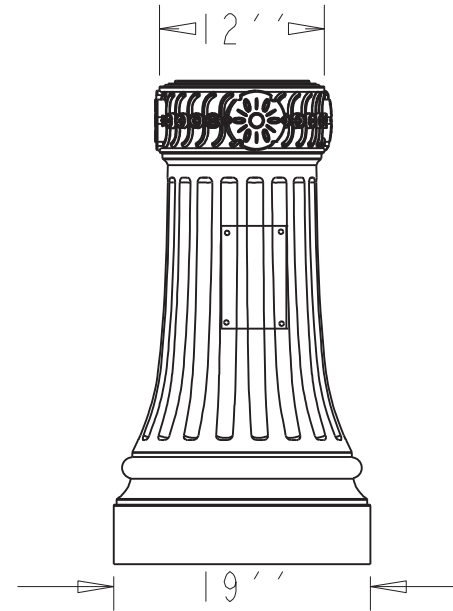

TerraCast[®]

PRODUCTS

TerraCast[®] Products, LLC
 4400 NW 19th Avenue, Unit K
 Pompano Beach, FL 33064
 Office: 305-895-9525

The large madison base will accomodate up to 10'' diameter poles

DO NOT SCALE DRAWING.

TerraCast[®] PRODUCTS			
MATERIAL:	LLDPE	SCALE 0.059	DRAWN BY TERRACAST
TITLE LARGE MADISON			I OF I
DATE Sep-07-16	PART #: (A SIZE) TC-MAD36		REV XI