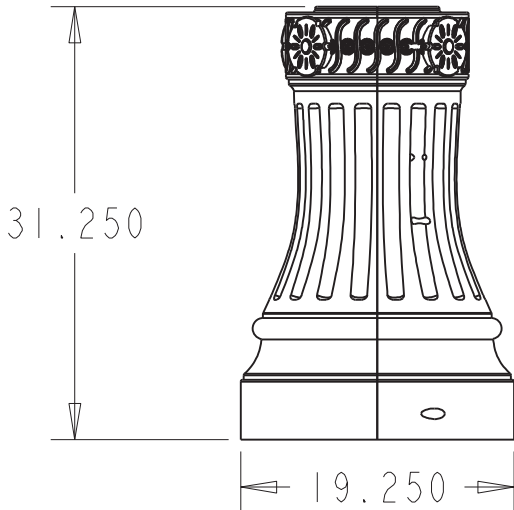

# TerraCast<sup>®</sup>

PRODUCTS

TerraCast<sup>®</sup> Products LLC  
 4400 NW 19th Avenue, Unit K  
 Pompano Beach, FL 33064  
 Office: 305-895-9525

Ø 6.500

Ø 16.625

31.250

19.250

<b>TerraCast<sup>®</sup></b> PRODUCTS			
MATERIAL:	SCALE	DRAWN BY	
LLDPE	0.070	TERRACAST	
TITLE			I OF I
MADISON			
DATE	PART #:	REV	
Nov-21-14	(A SIZE) TC-MAD31-6.5	XI	

DO NOT SCALE DRAWING.

All measurements are rounded to the closest quarter inch and may not be exact due to manufacturing variances.

This document contains TERRACAST PROPRIETARY INFORMATION. No intellectual property right or license is granted by TERRACAST in connection with it. It is delivered on the express condition that the document and the information contained in it shall be treated as confidential, shall not be used for and purpose other than that for which it is hereby delivered (the use and maintenance of the product supplied). It shall not be disclosed in whole or part to third parties and shall not be duplicated in any manner without TERRACAST's prior written consent.