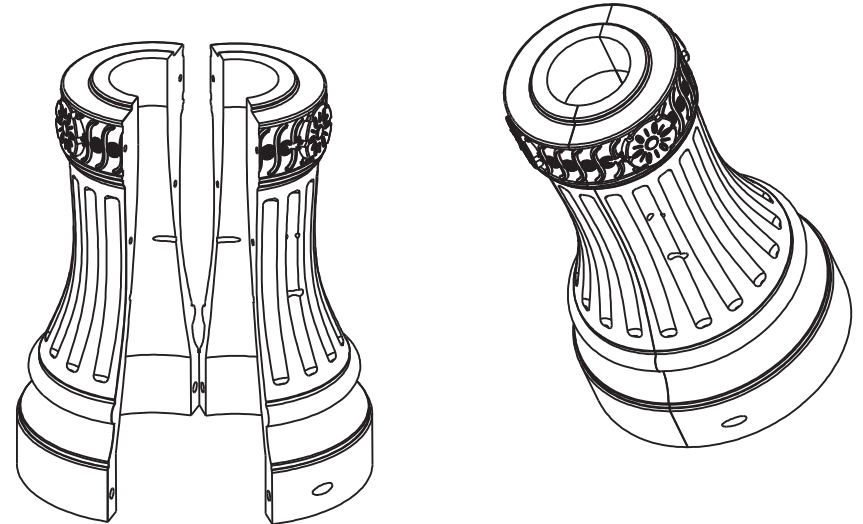

# TerraCast<sup>®</sup>

PRODUCTS

TerraCast<sup>®</sup> Products LLC  
 4400 NW 19th Avenue, Unit K  
 Pompano Beach, FL 33064  
 Office: 305-895-9525

Ø 6.500

Ø 16.625

31.250

19.250

<b>TerraCast<sup>®</sup></b> PRODUCTS			
MATERIAL:	SCALE	DRAWN BY	
LLDPE	0.070	TERRACAST	
TITLE			I OF I
MADISON			
DATE	PART #:	REV	
Nov-21-14	(A SIZE) TC-MAD31-6.5	XI	

DO NOT SCALE DRAWING.

All measurements are rounded to the closest quarter inch and may not be exact due to manufacturing variances.

This document contains TERRACAST PROPRIETARY INFORMATION. No intellectual property right or license is granted by TERRACAST in connection with it. It is delivered on the express condition that the document and the information contained in it shall be treated as confidential, shall not be used for and purpose other than that for which it is hereby delivered (the use and maintenance of the product supplied). It shall not be disclosed in whole or part to third parties and shall not be duplicated in any manner without TERRACAST's prior written consent.