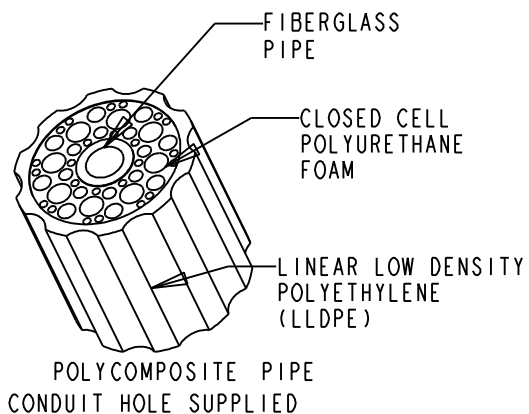

TerraCast®

PRODUCTS

TERRACAST PRODUCTS LLC
4400 NW 19TH AVENUE, UNIT K
POMPANO BEACH, FL 33064
305-895-9525
INFO@TERRACASTPRODUCTS.COM

DO NOT SCALE DRAWING.

TerraCast®
PRODUCTS

TITLE

17' 6" Madison Post

PART#

CL1800

DRAWN
KT

SIZE

A

MATERIAL

POLYCOMPOSITE

DWG NO

DATE

02-10-20

REV

SCALE

WEIGHT

SHEET 1/1