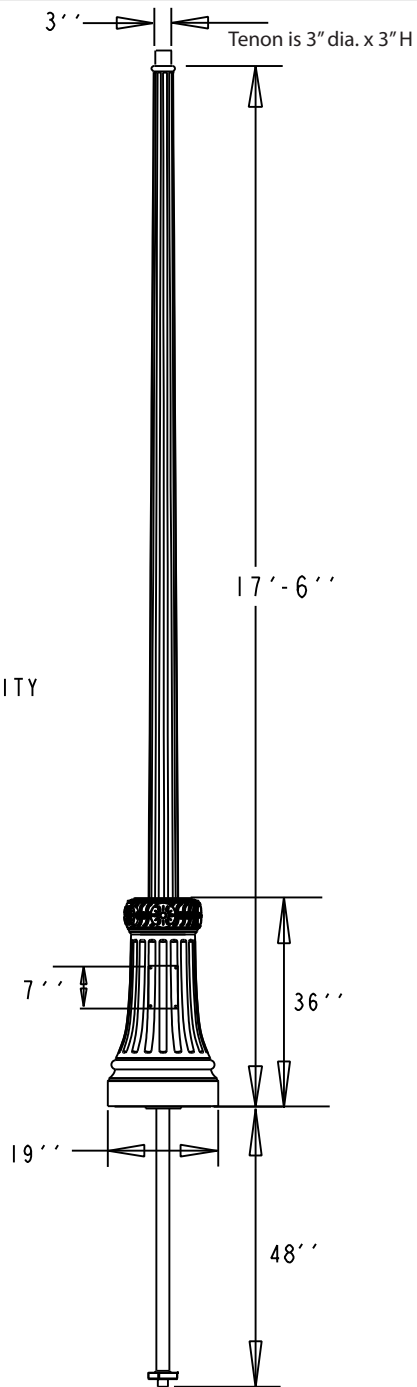

TerraCast®

PRODUCTS

TERRACAST PRODUCTS LLC
4400 NW 19TH AVENUE, UNIT K
POMPANO BEACH, FL 33064
305-895-9525
INFO@TERRACASTPRODUCTS.COM

DO NOT SCALE DRAWING.

TerraCast®
PRODUCTS

TITLE

17' 6" Madison Post

PART#

CL1800

DRAWN
KT

SIZE

A

MATERIAL

POLYCOMPOSITE

DWG NO

DATE

02-10-20

REV

SCALE

WEIGHT

SHEET 1/1