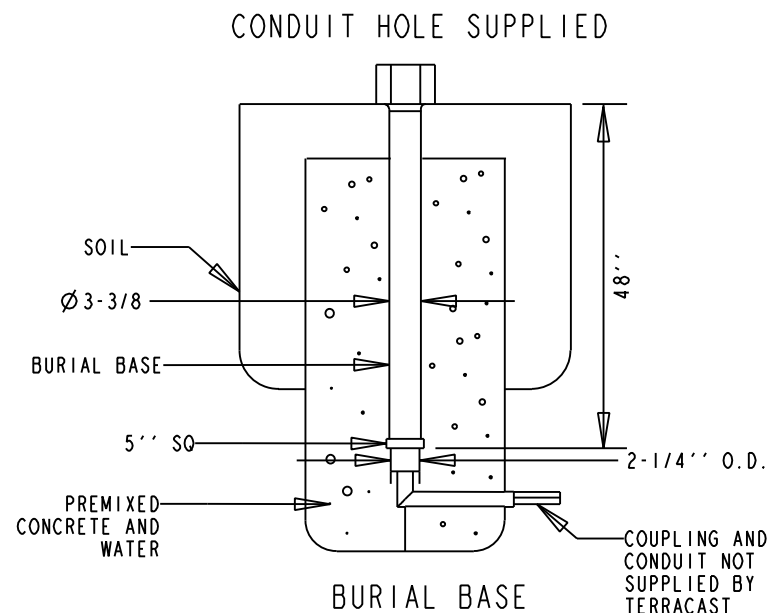

TerraCast®

PRODUCTS

TERRACAST PRODUCTS LLC
4400 NW 19TH AVENUE, UNIT K
POMPANO BEACH, FL 33064
305-895-9525
INFO@TERRACASTPRODUCTS.COM

DO NOT SCALE DRAWING.

TerraCast®
PRODUCTS

TITLE

17' 6" Madison Post

PART#

CL1800

DRAWN
KT

SIZE

A

MATERIAL

POLYCOMPOSITE

DWG NO

DATE

02-10-20

REV

SCALE

WEIGHT

SHEET 1/1