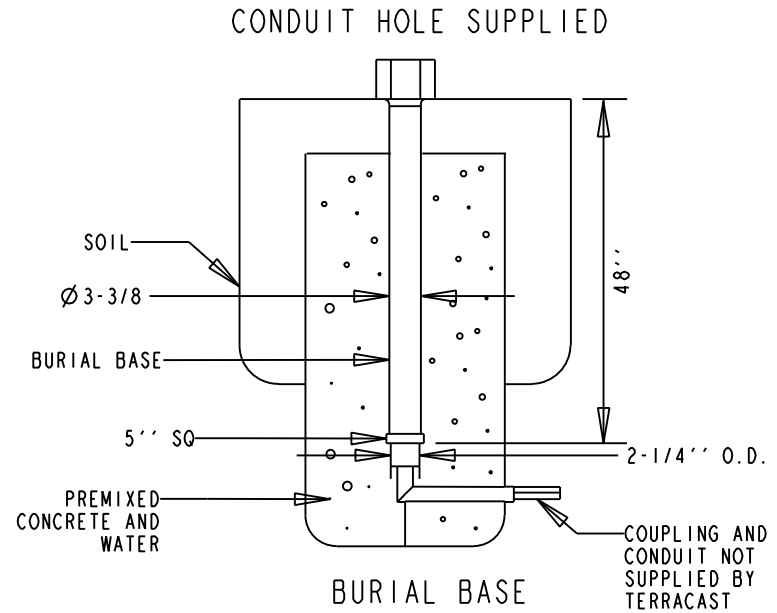

TerraCast®

PRODUCTS

TERRACAST PRODUCTS LLC
4400 NW 19TH AVENUE, UNIT K
POMPANO BEACH, FL 33064
305-895-9525
INFO@TERRACASTPRODUCTS.COM

DO NOT SCALE DRAWING.

All measurements are rounded to the closest quarter inch and may not be exact due to manufacturing variances.

TerraCast®
PRODUCTS

TITLE

17' 1" Madison Post

PART#

CL1700

DRAWN

KT

SIZE

A

MATERIAL

POLYCOMPOSITE

DWG NO

DATE

02-10-20

REV

SCALE

WEIGHT

SHEET 1/1