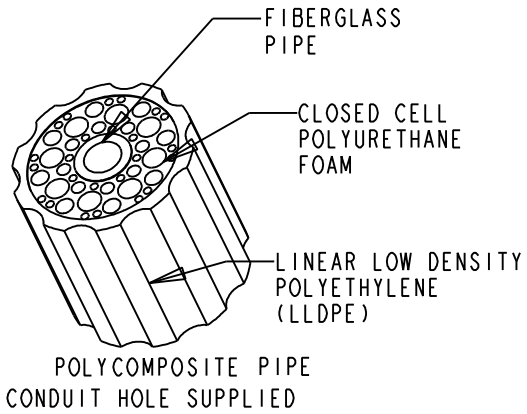

TerraCast®

PRODUCTS

TERRACAST PRODUCTS LLC
4400 NW 19TH AVENUE, UNIT K
POMPANO BEACH, FL 33064
305-895-9525
INFO@TERRACASTPRODUCTS.COM

DO NOT SCALE DRAWING.

All measurements are rounded to the closest quarter inch and may not be exact due to manufacturing variances.

TerraCast®
PRODUCTS

TITLE

17' 1" Madison Post

PART#

CL1700

DRAWN

KT

SIZE

A

MATERIAL

POLYCOMPOSITE

DWG NO

DATE

02-10-20

REV

SCALE

WEIGHT

SHEET 1/1