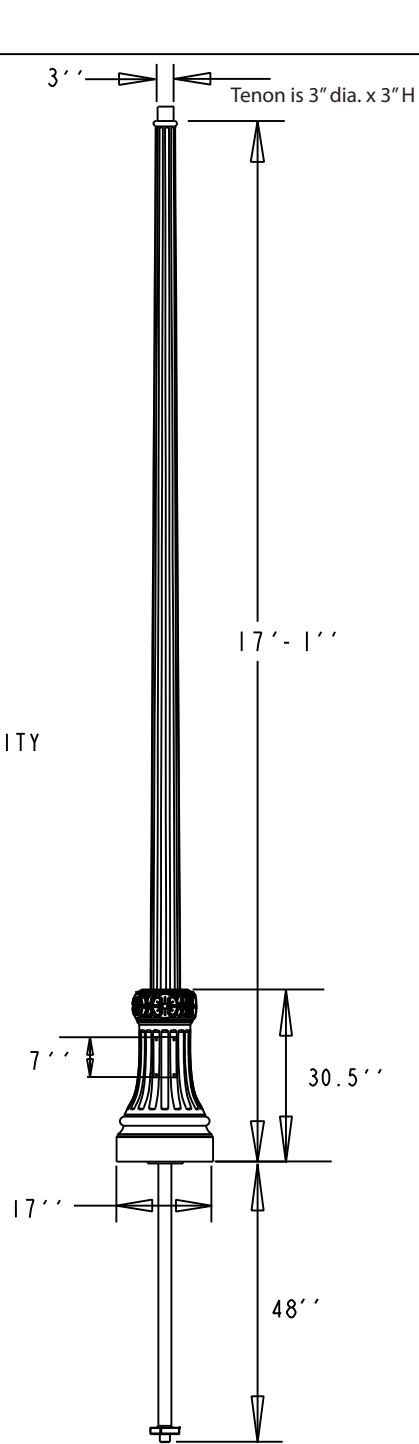

TerraCast®

PRODUCTS

TERRACAST PRODUCTS LLC
4400 NW 19TH AVENUE, UNIT K
POMPANO BEACH, FL 33064
305-895-9525
INFO@TERRACASTPRODUCTS.COM

DO NOT SCALE DRAWING.

All measurements are rounded to the closest quarter inch and may not be exact due to manufacturing variances.

TerraCast®
PRODUCTS

TITLE

17' 1" Madison Post

PART#

CL1700

DRAWN

KT

SIZE

A

MATERIAL

POLYCOMPOSITE

DWG NO

DATE

02-10-20

REV

SCALE

WEIGHT

SHEET 1/1