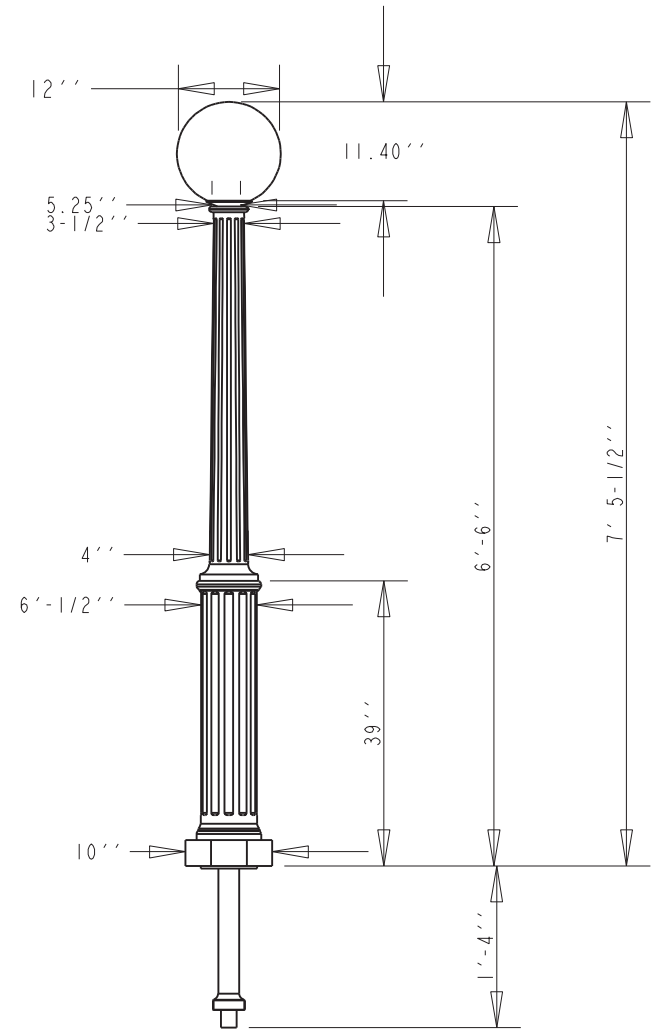

# TerraCast<sup>®</sup>

PRODUCTS

**TerraCast<sup>®</sup> Products LLC**  
 4400 NW 19th Avenue, Unit K  
 Pompano Beach, FL 33064  
 Office: 305-895-9525

<b>TerraCast<sup>®</sup></b> PRODUCTS			
MATERIAL:	POLYSTEEL	SCALE	0.025
		DRAWN BY	TERRACAST
TITLE			1 OF 1
New England Post Series NI			
DATE	PART #:	REV	
Dec-05-14	(A SIZE)	NEW-ENGLAND-7FT-BURIAL-GLOBE	XI

DO NOT SCALE DRAWING.

All measurements are rounded to the closest quarter inch and may not be exact due to manufacturing variances.

This document contains TERRACAST PROPRIETARY INFORMATION. No intellectual property right or license is granted by TERRACAST in connection with it. It is delivered on the express condition that the document and the information contained in it shall be treated as confidential, shall not be used for and purpose other than that for which it is hereby delivered (the use and maintenance of the product supplied). It shall not be disclosed in whole or part to third parties and shall not be duplicated in any manner without TERRACAST's prior written consent.