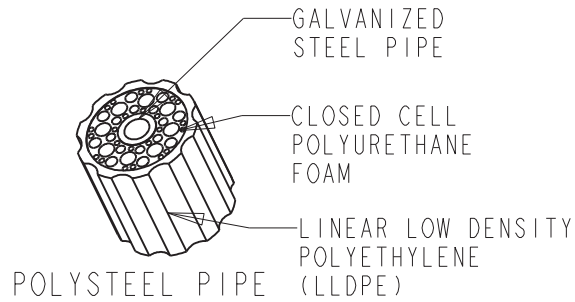

# TerraCast<sup>®</sup>

PRODUCTS

**TerraCast<sup>®</sup> Products LLC**  
 4400 NW 19th Avenue, Unit K  
 Pompano Beach, FL 33064  
 Office: 305-895-9525

<b>TerraCast<sup>®</sup></b> PRODUCTS			
MATERIAL:	POLYSTEEL	SCALE	0.025
		DRAWN BY	TERRACAST
TITLE			1 OF 1
New England Post Series NI			
DATE	PART #:	REV	
Dec-05-14	(A SIZE)	NEW-ENGLAND-7FT-BURIAL-GLOBE	XI