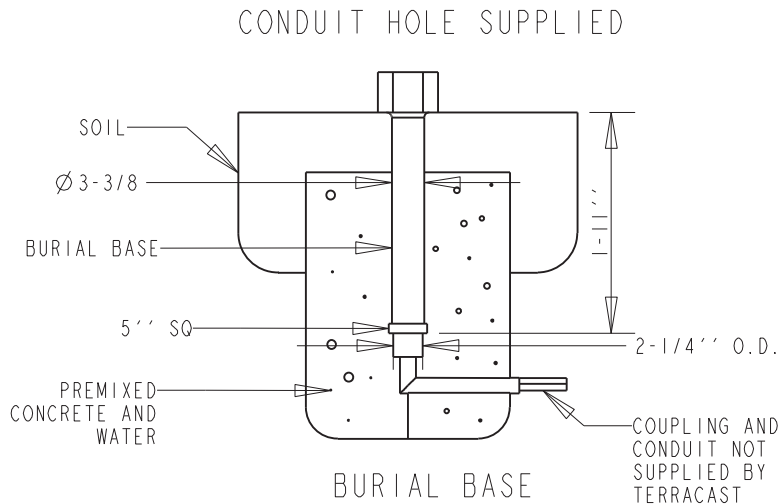

# TerraCast<sup>®</sup>

PRODUCTS

**TerraCast<sup>®</sup> Products LLC**  
 4400 NW 19th Avenue, Unit K  
 Pompano Beach, FL 33064  
 Office: 305-895-9525

<b>TerraCast<sup>®</sup></b> PRODUCTS			
MATERIAL:	POLYSTEEL	SCALE	0.025
		DRAWN BY	TERRACAST
TITLE			1 OF 1
New England Post Series NI			
DATE	PART #:	REV	
Dec-05-14	(A SIZE)	NEW-ENGLAND-7FT-BURIAL-GLOBE	XI

DO NOT SCALE DRAWING.

All measurements are rounded to the closest quarter inch and may not be exact due to manufacturing variances.

This document contains TERRACAST PROPRIETARY INFORMATION. No intellectual property right or license is granted by TERRACAST in connection with it. It is delivered on the express condition that the document and the information contained in it shall be treated as confidential, shall not be used for and purpose other than that for which it is hereby delivered (the use and maintenance of the product supplied). It shall not be disclosed in whole or part to third parties and shall not be duplicated in any manner without TERRACAST's prior written consent.