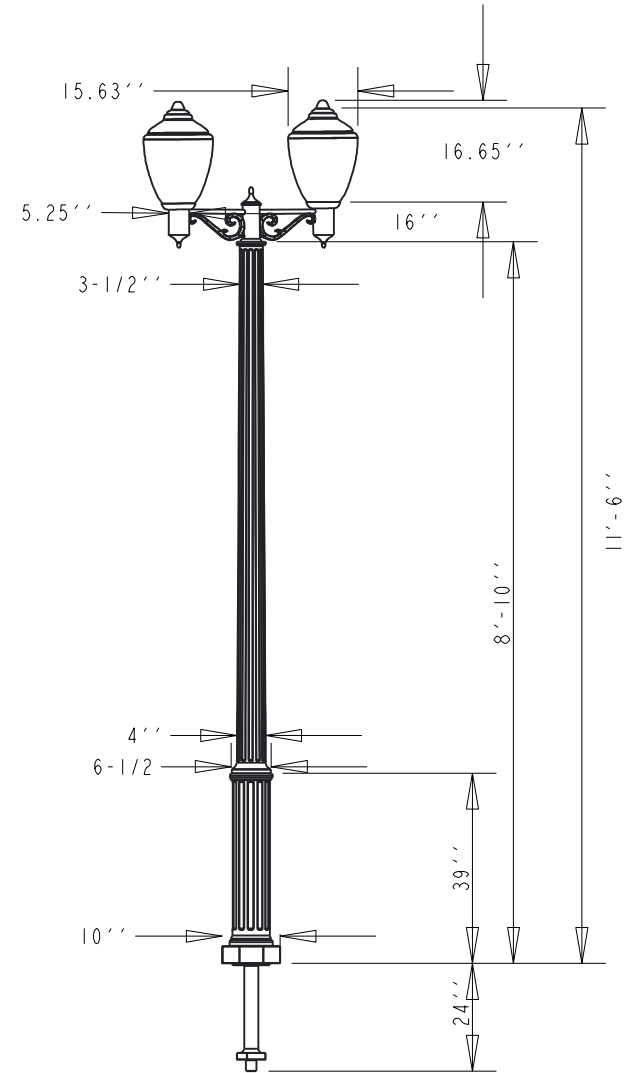

TerraCast[®]

PRODUCTS

TerraCast[®] Products LLC
 4400 NW 19th Avenue, Unit K
 Pompano Beach, FL 33064
 Office: 305-895-9525

CONDUIT HOLE SUPPLIED

TerraCast[®] PRODUCTS			
MATERIAL:	POLYSTEEL	SCALE	0.025
		DRAWN BY	TERRACAST
TITLE			1 OF 1
New England Post Series N12			
DATE	PART #: ARM: CL2BR07	New England 9' Scroll Cross Arm Acorn Globe	
04-13-18	(A SIZE)		REV XI

DO NOT SCALE DRAWING.

All measurements are rounded to the closest quarter inch and may not be exact due to manufacturing variances.

This document contains TERRACAST PROPRIETARY INFORMATION. No intellectual property right or license is granted by TERRACAST in connection with it. It is delivered on the express condition that the document and the information contained in it shall be treated as confidential, shall not be used for and purpose other than that for which it is hereby delivered (the use and maintenance of the product supplied). It shall not be disclosed in whole or part to third parties and shall not be duplicated in any manner without TERRACAST's prior written consent.