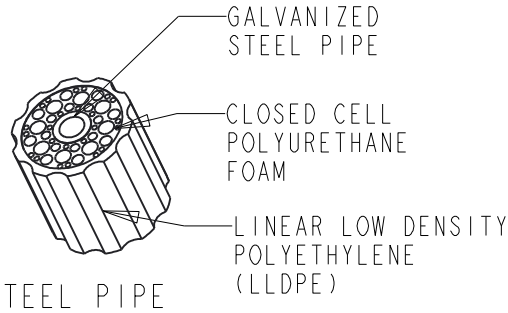

TerraCast[®]

PRODUCTS

TerraCast[®] Products LLC
 4400 NW 19th Avenue, Unit K
 Pompano Beach, FL 33064
 Office: 305-895-9525

CONDUIT HOLE SUPPLIED

TerraCast[®] PRODUCTS			
MATERIAL:	POLYSTEEL	SCALE	0.025
		DRAWN BY	TERRACAST
TITLE			1 OF 1
New England Post Series N12			
DATE	PART #: ARM: CL2BR07	New England 9' Scroll Cross Arm Acorn Globe	
04-13-18	(A SIZE)		REV XI