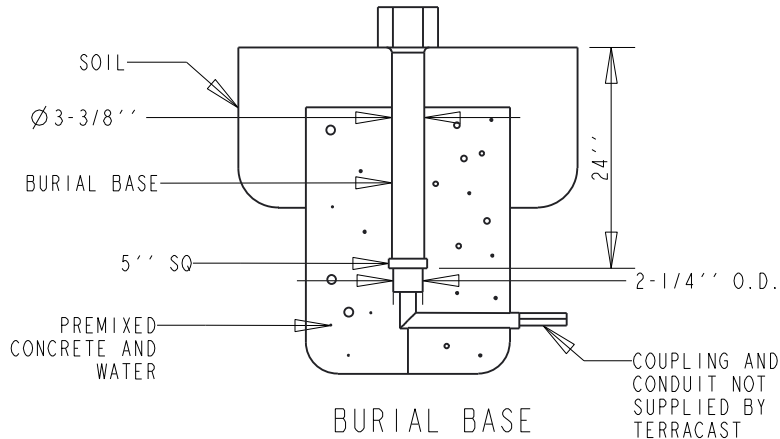

TerraCast[®]

PRODUCTS

TerraCast[®] Products LLC
 4400 NW 19th Avenue, Unit K
 Pompano Beach, FL 33064
 Office: 305-895-9525

CONDUIT HOLE SUPPLIED

TerraCast[®] PRODUCTS			
MATERIAL:	POLYSTEEL	SCALE	0.025
		DRAWN BY	TERRACAST
TITLE			1 OF 1
New England Post Series N12			
DATE	PART #: ARM: CL2BR07	New England 9' Scroll Cross Arm Acorn Globe	
04-13-18	(A SIZE)		REV XI

DO NOT SCALE DRAWING.

All measurements are rounded to the closest quarter inch and may not be exact due to manufacturing variances.

This document contains TERRACAST PROPRIETARY INFORMATION. No intellectual property right or license is granted by TERRACAST in connection with it. It is delivered on the express condition that the document and the information contained in it shall be treated as confidential, shall not be used for and purpose other than that for which it is hereby delivered (the use and maintenance of the product supplied). It shall not be disclosed in whole or part to third parties and shall not be duplicated in any manner without TERRACAST's prior written consent.