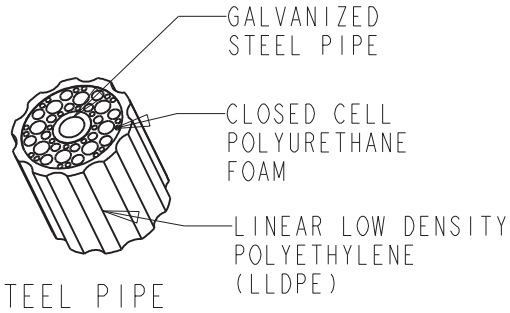

# TerraCast® PRODUCTS

**TerraCast® Products LLC**  
4400 NW 19th Avenue, Unit K  
Pompano Beach, FL 33064  
Office: 305-895-9525

<b>TerraCast® PRODUCTS</b>			
MATERIAL: POLYSTEEL	SCALE 0.025	DRAWN BY TERRACAST	
TITLE New England Post Series N17			I OF I
DATE Dec-05-14	PART #: (A SIZE)	New England 7' WITH LE BR110N	REV XI