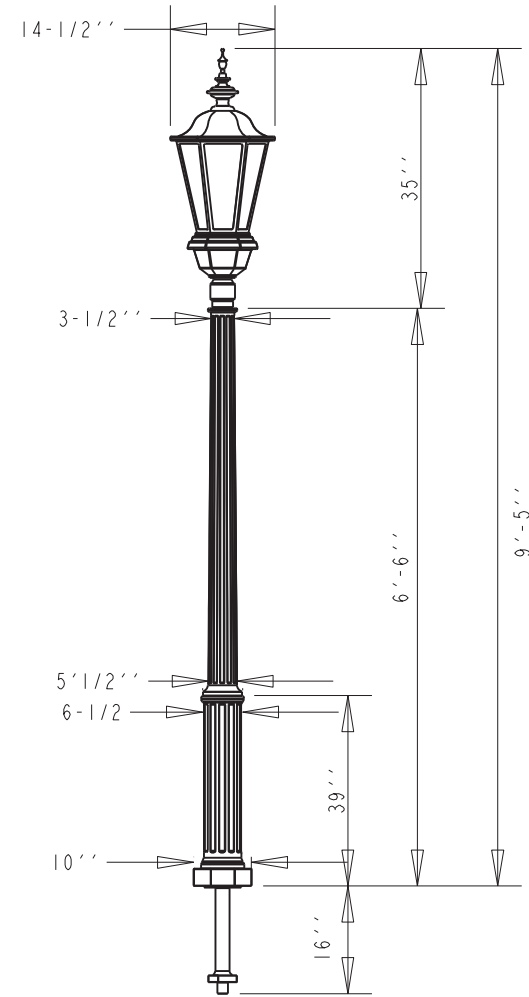

# TerraCast® PRODUCTS

**TerraCast® Products LLC**  
4400 NW 19th Avenue, Unit K  
Pompano Beach, FL 33064  
Office: 305-895-9525

<b>TerraCast® PRODUCTS</b>			
MATERIAL: POLYSTEEL	SCALE 0.025	DRAWN BY TERRACAST	
TITLE New England Post Series N17			I OF I
DATE Dec-05-14	PART #: (A SIZE)	New England 7' WITH LE BR110N	REV XI

DO NOT SCALE DRAWING.

All measurements are rounded to the closest quarter inch and may not be exact due to manufacturing variances.

This document contains TERRACAST PROPRIETARY INFORMATION. No intellectual property right or license is granted by TERRACAST in connection with it. It is delivered on the express condition that the document and the information contained in it shall be treated as confidential, shall not be used for and purpose other than that for which it is hereby delivered (the use and maintenance of the product supplied). It shall not be disclosed in whole or part to third parties and shall not be duplicated in any manner without TERRACAST's prior written consent.