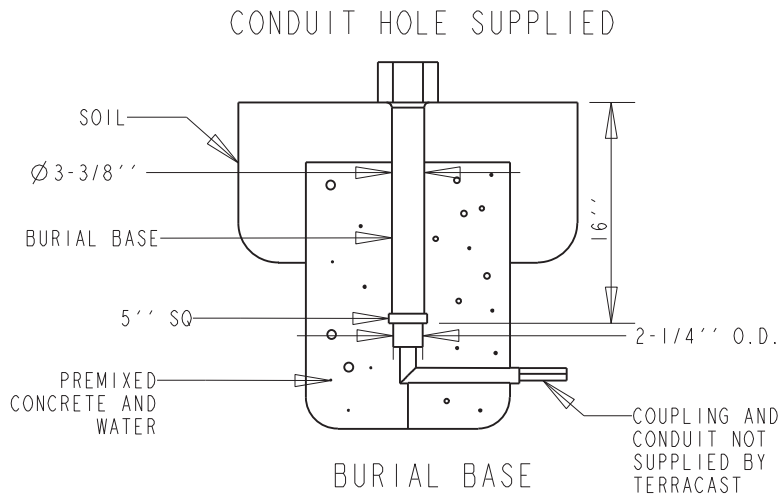

# TerraCast® PRODUCTS

**TerraCast® Products LLC**  
4400 NW 19th Avenue, Unit K  
Pompano Beach, FL 33064  
Office: 305-895-9525

<b>TerraCast® PRODUCTS</b>			
MATERIAL: POLYSTEEL	SCALE 0.025	DRAWN BY TERRACAST	
TITLE New England Post Series N17			I OF I
DATE Dec-05-14	PART #: (A SIZE)	New England 7' WITH LE BR110N	REV XI

DO NOT SCALE DRAWING.

All measurements are rounded to the closest quarter inch and may not be exact due to manufacturing variances.

This document contains TERRACAST PROPRIETARY INFORMATION. No intellectual property right or license is granted by TERRACAST in connection with it. It is delivered on the express condition that the document and the information contained in it shall be treated as confidential, shall not be used for and purpose other than that for which it is hereby delivered (the use and maintenance of the product supplied). It shall not be disclosed in whole or part to third parties and shall not be duplicated in any manner without TERRACAST's prior written consent.