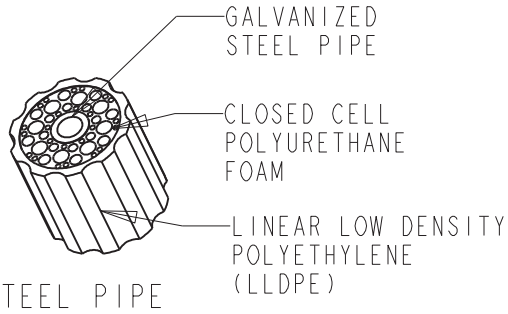

TerraCast[®]

PRODUCTS

TerraCast[®] Products LLC
 4400 NW 19th Avenue, Unit K
 Pompano Beach, FL 33064
 Office: 305-895-9525

TerraCast[®] PRODUCTS			
MATERIAL:	POLYSTEEL	SCALE	0.025
DRAWN BY		TERRACAST	
TITLE			1 OF 1
New England Post Series N19			
DATE	PART #:	ARM: CL2BR07	REV
Dec-05-14	(A SIZE)	New England 7' WITH Scroll Cross Arm, LE BR110N	XI