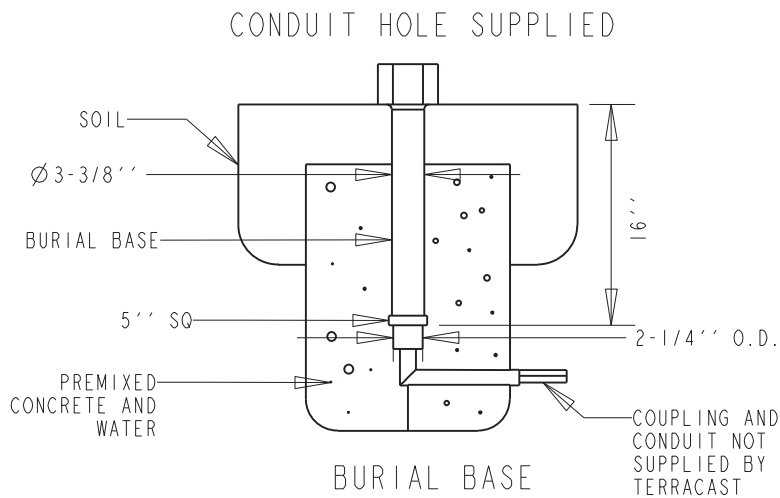

TerraCast[®]

PRODUCTS

TerraCast[®] Products LLC
 4400 NW 19th Avenue, Unit K
 Pompano Beach, FL 33064
 Office: 305-895-9525

TerraCast[®] PRODUCTS			
MATERIAL:	POLYSTEEL	SCALE	0.025
DRAWN BY		TERRACAST	
TITLE			1 OF 1
New England Post Series N19			
DATE	PART #:	ARM: CL2BR07	REV
Dec-05-14	(A SIZE)	New England 7' WITH Scroll Cross Arm, LE BR110N	XI

DO NOT SCALE DRAWING.

All measurements are rounded to the closest quarter inch and may not be exact due to manufacturing variances.

This document contains TERRACAST PROPRIETARY INFORMATION. No intellectual property right or license is granted by TERRACAST in connection with it. It is delivered on the express condition that the document and the information contained in it shall be treated as confidential, shall not be used for and purpose other than that for which it is hereby delivered (the use and maintenance of the product supplied). It shall not be disclosed in whole or part to third parties and shall not be duplicated in any manner without TERRACAST's prior written consent.