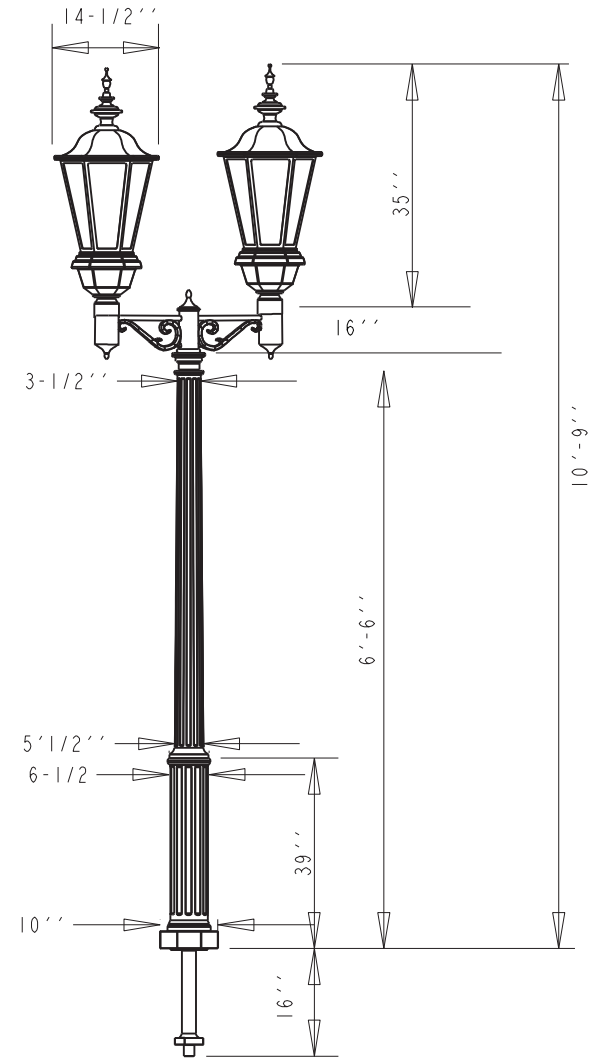

TerraCast[®]

PRODUCTS

TerraCast[®] Products LLC
 4400 NW 19th Avenue, Unit K
 Pompano Beach, FL 33064
 Office: 305-895-9525

TerraCast[®] PRODUCTS			
MATERIAL:	POLYSTEEL	SCALE	0.025
DRAWN BY		TERRACAST	
TITLE			1 OF 1
New England Post Series N19			
DATE	PART #:	ARM: CL2BR07	REV
Dec-05-14	(A SIZE)	New England 7' WITH Scroll Cross Arm, LE BR110N	XI

DO NOT SCALE DRAWING.

All measurements are rounded to the closest quarter inch and may not be exact due to manufacturing variances.

This document contains TERRACAST PROPRIETARY INFORMATION. No intellectual property right or license is granted by TERRACAST in connection with it. It is delivered on the express condition that the document and the information contained in it shall be treated as confidential, shall not be used for and purpose other than that for which it is hereby delivered (the use and maintenance of the product supplied). It shall not be disclosed in whole or part to third parties and shall not be duplicated in any manner without TERRACAST's prior written consent.