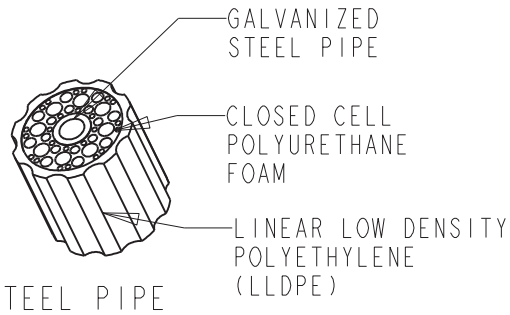

TerraCast[®]

PRODUCTS

TerraCast[®] Products LLC
 4400 NW 19th Avenue, Unit K
 Pompano Beach, FL 33064
 Office: 305-895-9525

TerraCast[®] PRODUCTS			
MATERIAL:	POLYSTEEL	SCALE	0.025
		DRAWN BY	TERRACAST
TITLE			1 OF 1
New England Post Series N2			
DATE	PART #:	REV	
Dec-05-14	(A SIZE) NEW-ENGLAND-9FT-BURIAL-GLOBE	XI	