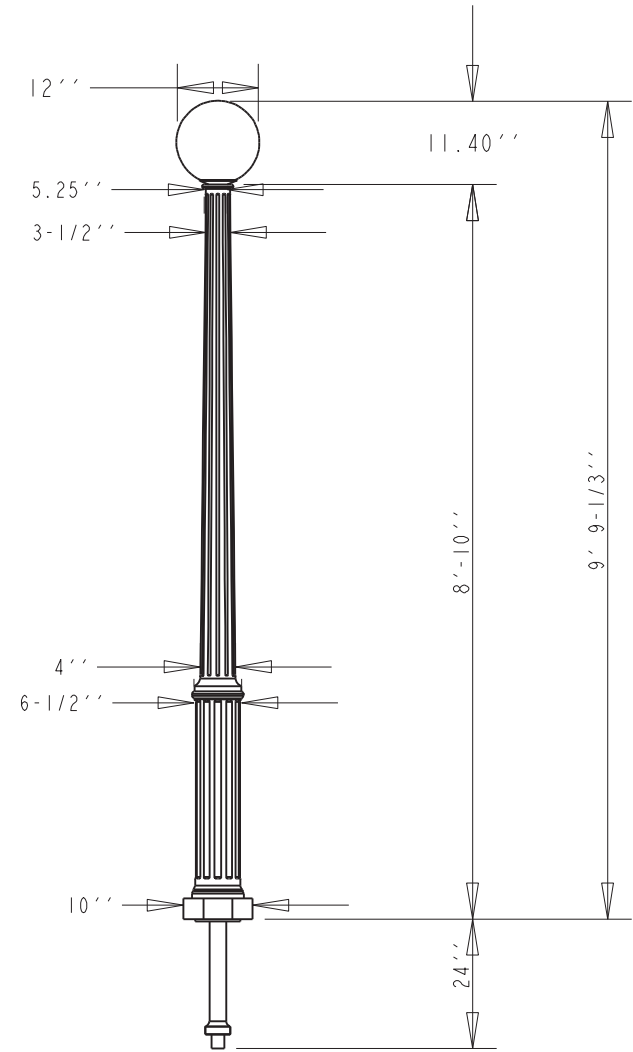

TerraCast[®]

PRODUCTS

TerraCast[®] Products LLC
 4400 NW 19th Avenue, Unit K
 Pompano Beach, FL 33064
 Office: 305-895-9525

TerraCast[®] PRODUCTS			
MATERIAL:	POLYSTEEL	SCALE	0.025
		DRAWN BY	TERRACAST
TITLE			1 OF 1
New England Post Series N2			
DATE	PART #:	REV	
Dec-05-14	(A SIZE) NEW-ENGLAND-9FT-BURIAL-GLOBE	XI	

DO NOT SCALE DRAWING.

All measurements are rounded to the closest quarter inch and may not be exact due to manufacturing variances.

This document contains TERRACAST PROPRIETARY INFORMATION. No intellectual property right or license is granted by TERRACAST in connection with it. It is delivered on the express condition that the document and the information contained in it shall be treated as confidential, shall not be used for and purpose other than that for which it is hereby delivered (the use and maintenance of the product supplied). It shall not be disclosed in whole or part to third parties and shall not be duplicated in any manner without TERRACAST's prior written consent.