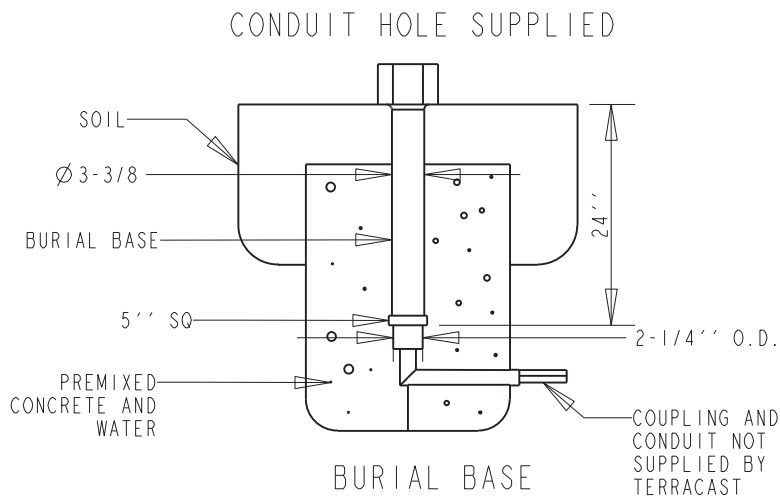

TerraCast[®]

PRODUCTS

TerraCast[®] Products LLC
 4400 NW 19th Avenue, Unit K
 Pompano Beach, FL 33064
 Office: 305-895-9525

TerraCast[®] PRODUCTS			
MATERIAL:	POLYSTEEL	SCALE	0.025
		DRAWN BY	TERRACAST
TITLE			1 OF 1
New England Post Series N2			
DATE	PART #:	REV	
Dec-05-14	(A SIZE) NEW-ENGLAND-9FT-BURIAL-GLOBE	XI	

DO NOT SCALE DRAWING.

All measurements are rounded to the closest quarter inch and may not be exact due to manufacturing variances.

This document contains TERRACAST PROPRIETARY INFORMATION. No intellectual property right or license is granted by TERRACAST in connection with it. It is delivered on the express condition that the document and the information contained in it shall be treated as confidential, shall not be used for and purpose other than that for which it is hereby delivered (the use and maintenance of the product supplied). It shall not be disclosed in whole or part to third parties and shall not be duplicated in any manner without TERRACAST's prior written consent.