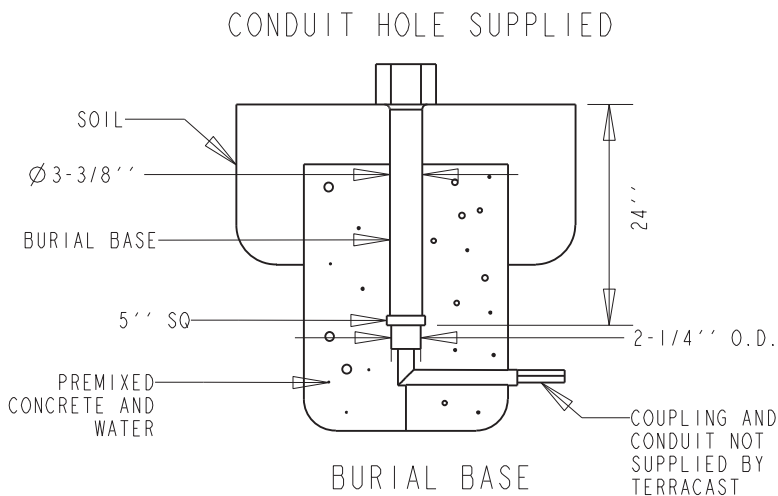

TerraCast[®]

PRODUCTS

TerraCast[®] Products LLC
 4400 NW 19th Avenue, Unit K
 Pompano Beach, FL 33064
 Office: 305-895-9525

TerraCast[®] PRODUCTS			
MATERIAL:	POLYSTEEL	SCALE	0.025
DRAWN BY		TERRACAST	
TITLE			1 OF 1
New England Post Series N20			
DATE	PART #:	ARM: CL2BR07	REV
Dec-05-14	(A SIZE)	WITH Scroll Cross Arm, LE BRITON	XI

DO NOT SCALE DRAWING.

All measurements are rounded to the closest quarter inch and may not be exact due to manufacturing variances.

This document contains TERRACAST PROPRIETARY INFORMATION. No intellectual property right or license is granted by TERRACAST in connection with it. It is delivered on the express condition that the document and the information contained in it shall be treated as confidential, shall not be used for and purpose other than that for which it is hereby delivered (the use and maintenance of the product supplied). It shall not be disclosed in whole or part to third parties and shall not be duplicated in any manner without TERRACAST's prior written consent.