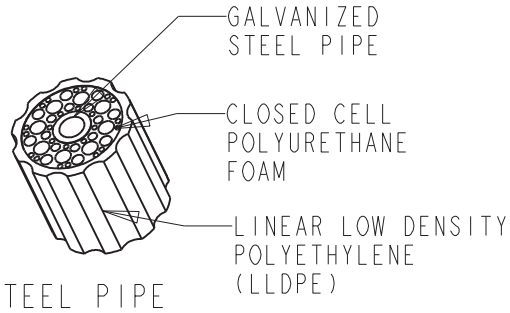

TerraCast[®]

PRODUCTS

TerraCast[®] Products LLC
 4400 NW 19th Avenue, Unit K
 Pompano Beach, FL 33064
 Office: 305-895-9525

TerraCast[®] PRODUCTS			
MATERIAL:	POLYSTEEL	SCALE	0.025
DRAWN BY		TERRACAST	
TITLE			1 OF 1
New England Post Series N20			
DATE	PART #:	ARM: CL2BR07	REV
Dec-05-14	(A SIZE)	WITH Scroll Cross Arm, LE BRITON	XI