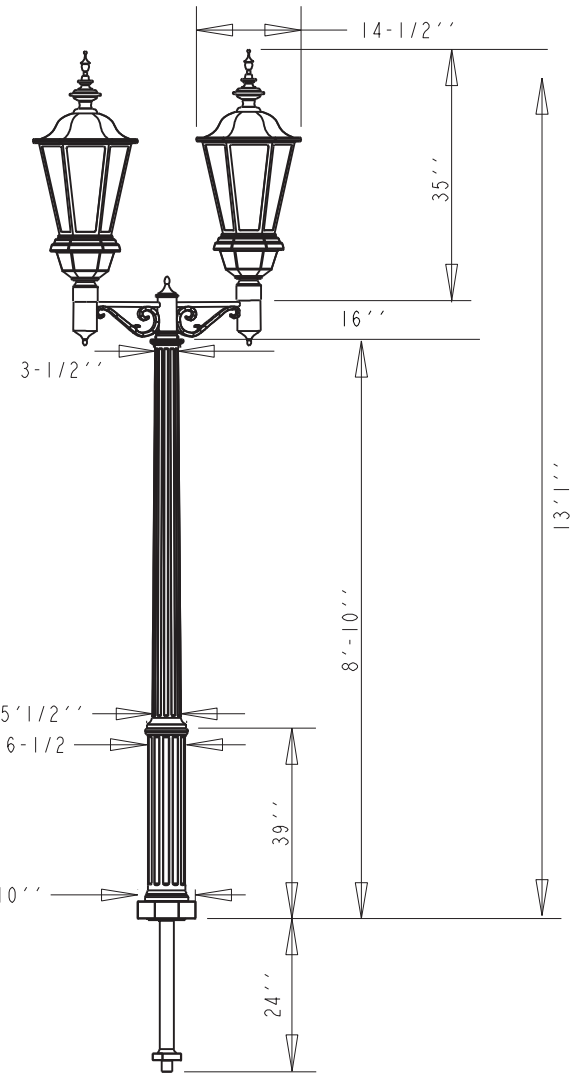

TerraCast[®]

PRODUCTS

TerraCast[®] Products LLC
 4400 NW 19th Avenue, Unit K
 Pompano Beach, FL 33064
 Office: 305-895-9525

TerraCast[®] PRODUCTS			
MATERIAL:	POLYSTEEL	SCALE	0.025
DRAWN BY		TERRACAST	
TITLE			1 OF 1
New England Post Series N20			
DATE	PART #:	ARM: CL2BR07	REV
Dec-05-14	(A SIZE)	WITH Scroll Cross Arm, LE BRITON	XI

DO NOT SCALE DRAWING.

All measurements are rounded to the closest quarter inch and may not be exact due to manufacturing variances.

This document contains TERRACAST PROPRIETARY INFORMATION. No intellectual property right or license is granted by TERRACAST in connection with it. It is delivered on the express condition that the document and the information contained in it shall be treated as confidential, shall not be used for and purpose other than that for which it is hereby delivered (the use and maintenance of the product supplied). It shall not be disclosed in whole or part to third parties and shall not be duplicated in any manner without TERRACAST's prior written consent.