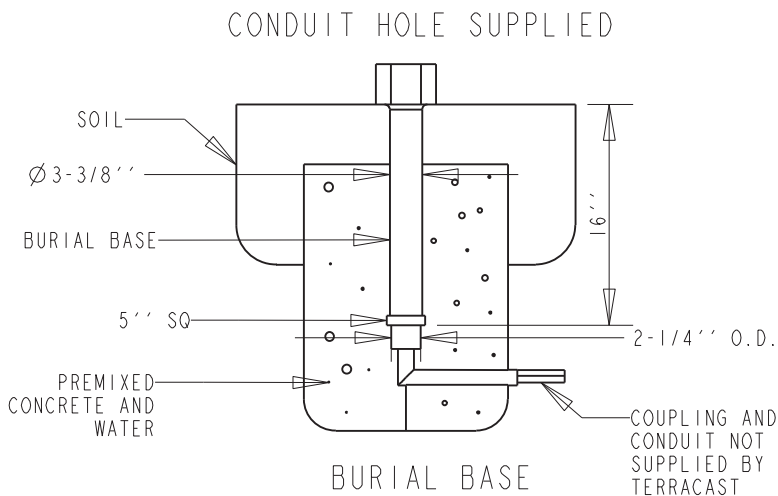

TerraCast[®]

PRODUCTS

TerraCast[®] Products, LLC
 4400 NW 19th Avenue, Unit K
 Pompano Beach, FL 33064
 Office: 305-895-9525

TerraCast[®] PRODUCTS			
MATERIAL: POLYSTEEL	SCALE 0.025	DRAWN BY TERRACAST	
TITLE New England Post Series N33			1 OF 1
DATE 04-12-18	PART #: (A SIZE)	New England 7' CARRIAGE HOUSE	REV XI

DO NOT SCALE DRAWING.

All measurements are rounded to the closest quarter inch and may not be exact due to manufacturing variances.

This document contains TERRACAST PROPRIETARY INFORMATION. No intellectual property right or license is granted by TERRACAST in connection with it. It is delivered on the express condition that the document and the information contained in it shall be treated as confidential, shall not be used for and purpose other than that for which it is hereby delivered (the use and maintenance of the product supplied). It shall not be disclosed in whole or part to third parties and shall not be duplicated in any manner without TERRACAST's prior written consent.