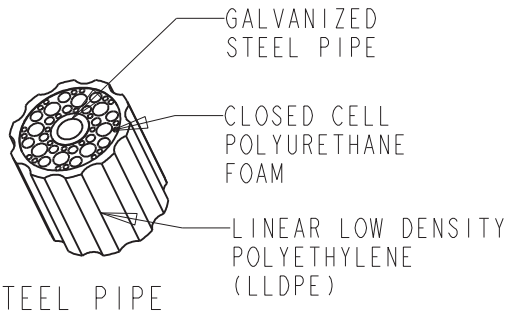

TerraCast[®]

PRODUCTS

TerraCast[®] Products, LLC
 4400 NW 19th Avenue, Unit K
 Pompano Beach, FL 33064
 Office: 305-895-9525

TerraCast[®] PRODUCTS			
MATERIAL: POLYSTEEL	SCALE 0.025	DRAWN BY TERRACAST	
TITLE New England Post Series N33			1 OF 1
DATE 04-12-18	PART #: (A SIZE)	New England 7' CARRIAGE HOUSE	REV XI