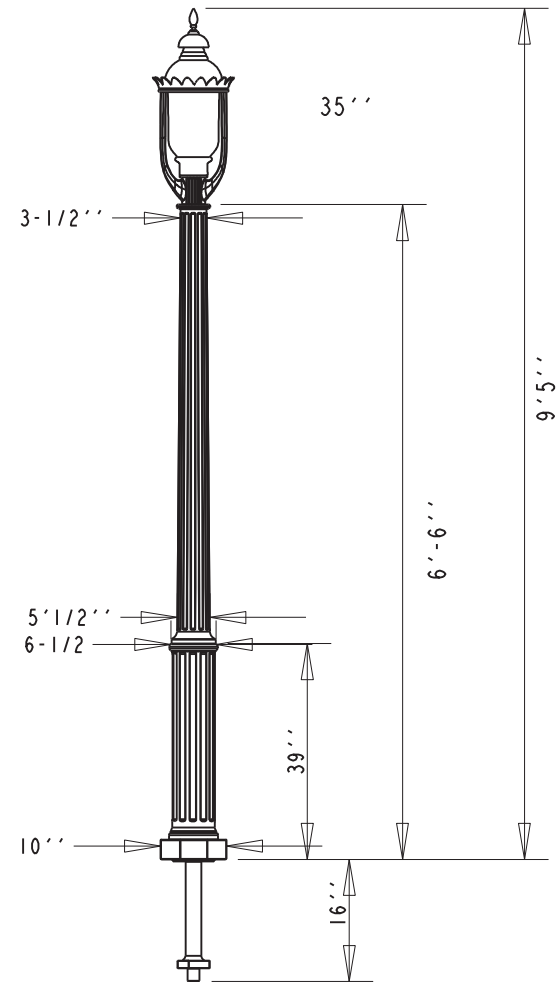

TerraCast[®]

PRODUCTS

TerraCast[®] Products, LLC
 4400 NW 19th Avenue, Unit K
 Pompano Beach, FL 33064
 Office: 305-895-9525

TerraCast[®] PRODUCTS			
MATERIAL: POLYSTEEL	SCALE 0.025	DRAWN BY TERRACAST	
TITLE New England Post Series N33			1 OF 1
DATE 04-12-18	PART #: (A SIZE)	New England 7' CARRIAGE HOUSE	REV XI

DO NOT SCALE DRAWING.

All measurements are rounded to the closest quarter inch and may not be exact due to manufacturing variances.

This document contains TERRACAST PROPRIETARY INFORMATION. No intellectual property right or license is granted by TERRACAST in connection with it. It is delivered on the express condition that the document and the information contained in it shall be treated as confidential, shall not be used for and purpose other than that for which it is hereby delivered (the use and maintenance of the product supplied). It shall not be disclosed in whole or part to third parties and shall not be duplicated in any manner without TERRACAST's prior written consent.