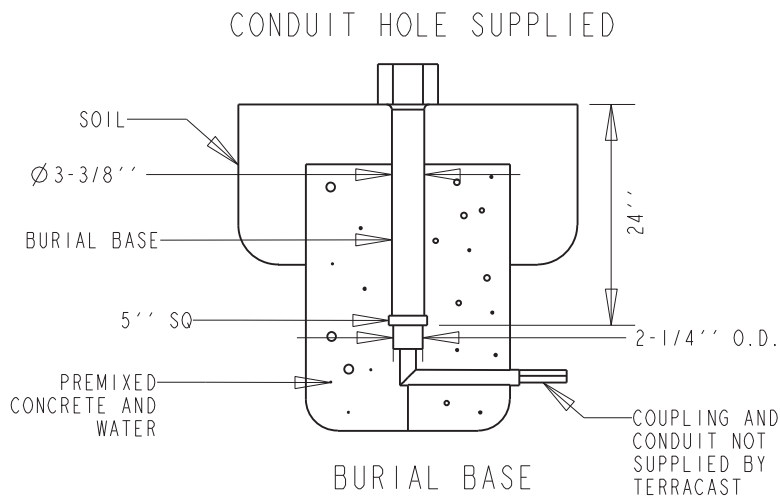

TerraCast[®]

PRODUCTS

TerraCast[®] Products, LLC
 4400 NW 19th Avenue, Unit K
 Pompano Beach, FL 33064
 Office: 305-895-9525

TerraCast[®] PRODUCTS			
MATERIAL: POLYSTEEL	SCALE 0.025	DRAWN BY TERRACAST	
TITLE New England Post Series N34			1 OF 1
DATE 04-12-18	PART #: (A SIZE)	New England 9' CARRIAGE HOUSE	
		REV XI	

DO NOT SCALE DRAWING.

All measurements are rounded to the closest quarter inch and may not be exact due to manufacturing variances. This document contains TERRACAST PROPRIETARY INFORMATION. No intellectual property right or license is granted by TERRACAST in connection with it. It is delivered on the express condition that the document and the information contained in it shall be treated as confidential, shall not be used for and purpose other than that for which it is hereby delivered (the use and maintenance of the product supplied). It shall not be disclosed in whole or part to third parties and shall not be duplicated in any manner without TERRACAST's prior written consent.