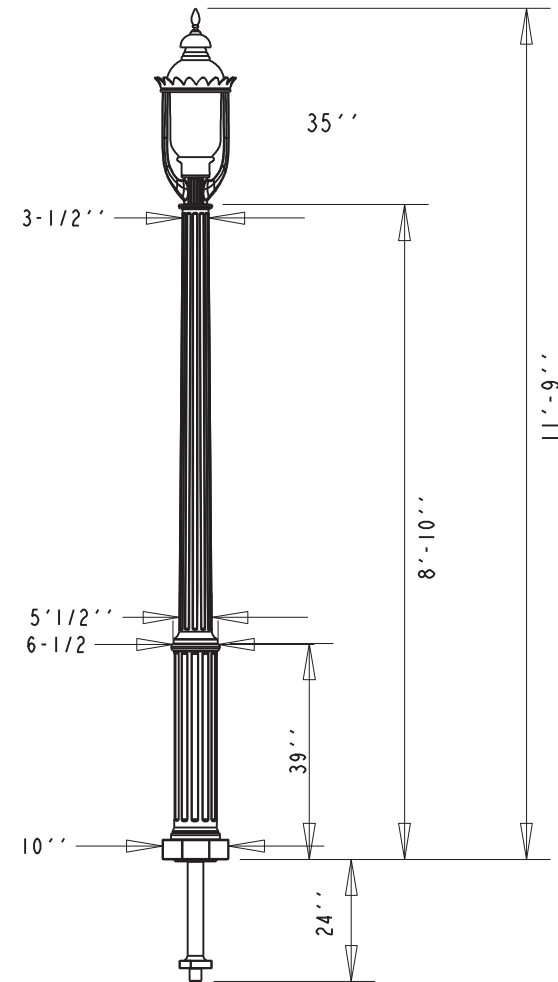

TerraCast[®]

PRODUCTS

TerraCast[®] Products, LLC
 4400 NW 19th Avenue, Unit K
 Pompano Beach, FL 33064
 Office: 305-895-9525

TerraCast[®] PRODUCTS			
MATERIAL: POLYSTEEL	SCALE 0.025	DRAWN BY TERRACAST	
TITLE New England Post Series N34			1 OF 1
DATE 04-12-18	PART #: (A SIZE)	New England 9' CARRIAGE HOUSE	
		REV XI	

DO NOT SCALE DRAWING.

All measurements are rounded to the closest quarter inch and may not be exact due to manufacturing variances. This document contains TERRACAST PROPRIETARY INFORMATION. No intellectual property right or license is granted by TERRACAST in connection with it. It is delivered on the express condition that the document and the information contained in it shall be treated as confidential, shall not be used for and purpose other than that for which it is hereby delivered (the use and maintenance of the product supplied). It shall not be disclosed in whole or part to third parties and shall not be duplicated in any manner without TERRACAST's prior written consent.