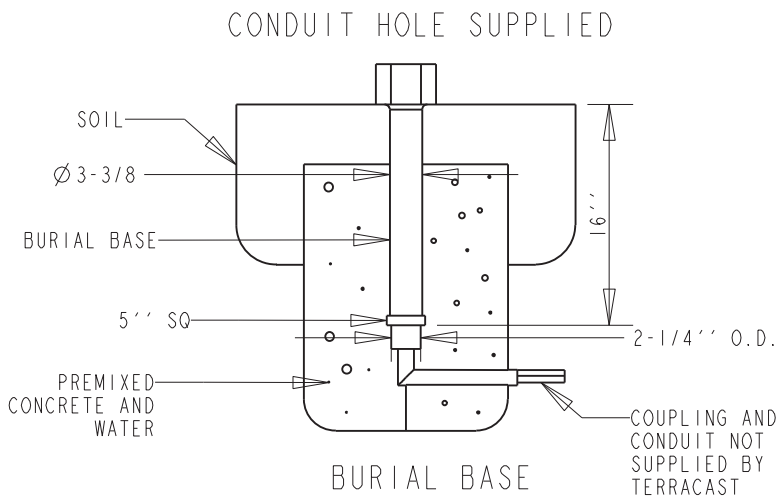

TerraCast[®]

PRODUCTS

TerraCast[®] Products LLC
 4400 NW 19th Avenue, Unit K
 Pompano Beach, FL 33064
 Office: 305-895-9525

TerraCast[®] PRODUCTS			
MATERIAL: POLYSTEEL	SCALE 0.025	DRAWN BY TERRACAST	
TITLE New England Post Series N5			1 OF 1
DATE 04-13-18	PART #: ARM: CL2BR07 (A SIZE)	New England 7' Scroll Cross Arm Burial Globe	REV XI

DO NOT SCALE DRAWING.

All measurements are rounded to the closest quarter inch and may not be exact due to manufacturing variances.

This document contains TERRACAST PROPRIETARY INFORMATION. No intellectual property right or license is granted by TERRACAST in connection with it. It is delivered on the express condition that the document and the information contained in it shall be treated as confidential, shall not be used for and purpose other than that for which it is hereby delivered (the use and maintenance of the product supplied). It shall not be disclosed in whole or part to third parties and shall not be duplicated in any manner without TERRACAST's prior written consent.