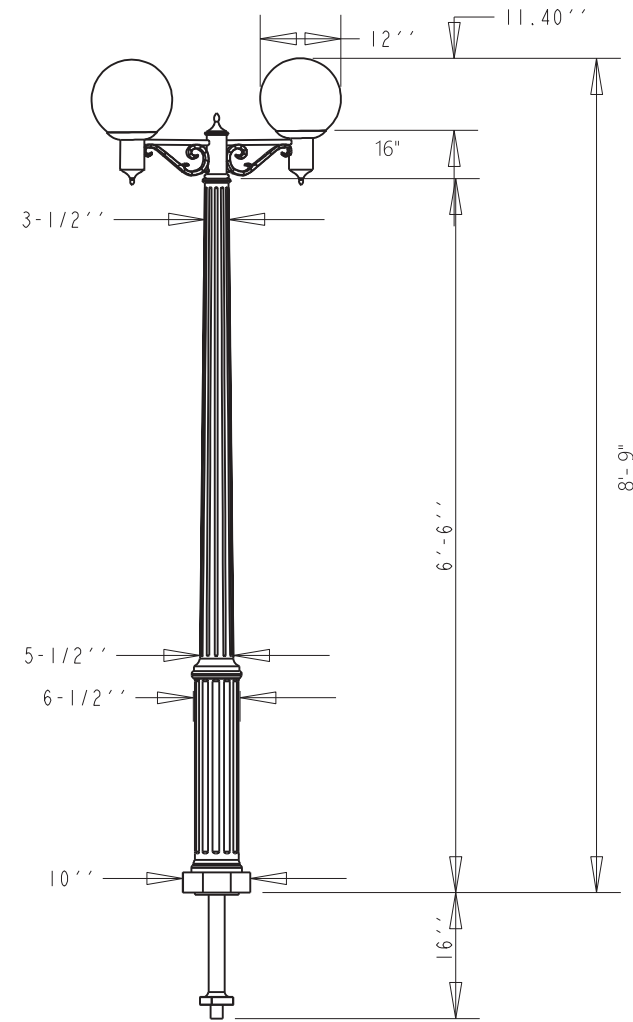

TerraCast[®]

PRODUCTS

TerraCast[®] Products LLC
 4400 NW 19th Avenue, Unit K
 Pompano Beach, FL 33064
 Office: 305-895-9525

TerraCast[®] PRODUCTS			
MATERIAL: POLYSTEEL	SCALE 0.025	DRAWN BY TERRACAST	
TITLE New England Post Series N5			1 OF 1
DATE 04-13-18	PART #: ARM: CL2BR07 (A SIZE)	New England 7' Scroll Cross Arm Burial Globe	REV XI

DO NOT SCALE DRAWING.

All measurements are rounded to the closest quarter inch and may not be exact due to manufacturing variances.

This document contains TERRACAST PROPRIETARY INFORMATION. No intellectual property right or license is granted by TERRACAST in connection with it. It is delivered on the express condition that the document and the information contained in it shall be treated as confidential, shall not be used for and purpose other than that for which it is hereby delivered (the use and maintenance of the product supplied). It shall not be disclosed in whole or part to third parties and shall not be duplicated in any manner without TERRACAST's prior written consent.