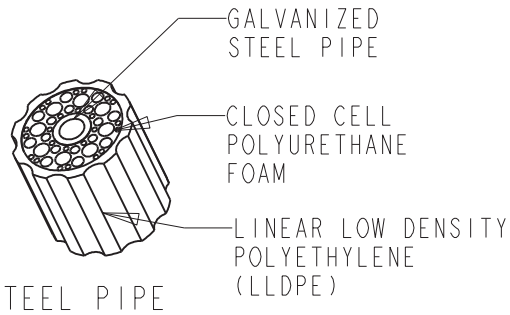

TerraCast[®]

PRODUCTS

TerraCast[®] Products LLC
 4400 NW 19th Avenue, Unit K
 Pompano Beach, FL 33064
 Office: 305-895-9525

TerraCast[®] PRODUCTS			
MATERIAL: POLYSTEEL	SCALE 0.025	DRAWN BY TERRACAST	
TITLE New England Post Series N5			1 OF 1
DATE 04-13-18	PART #: ARM: CL2BR07 (A SIZE)	New England 7' Scroll Cross Arm Burial Globe	REV XI