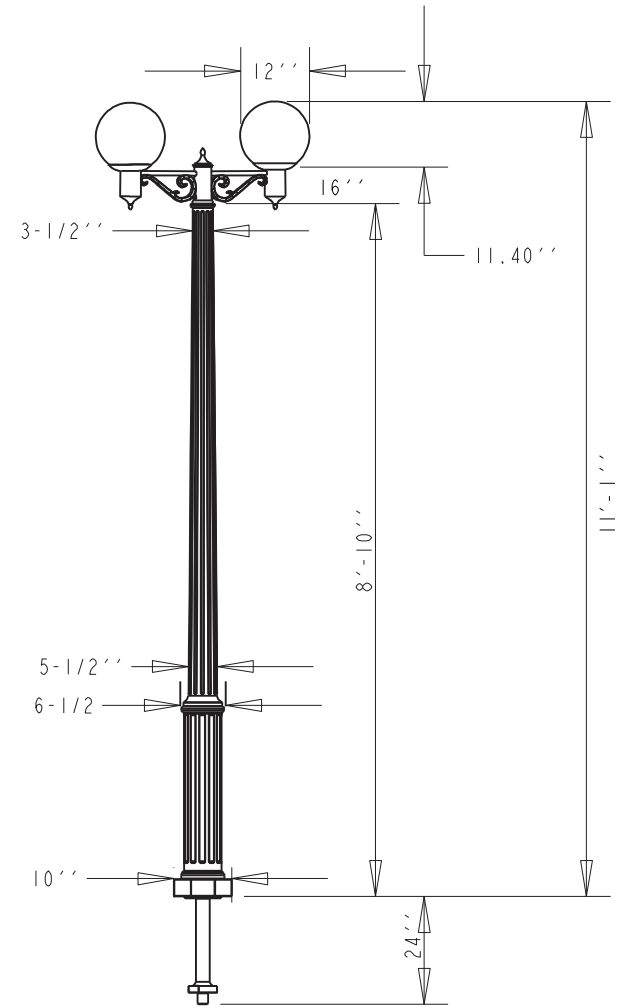

TerraCast[®]

PRODUCTS

TerraCast[®] Products LLC
 4400 NW 19th Avenue, Unit K
 Pompano Beach, FL 33064
 Office: 305-895-9525

TerraCast[®] PRODUCTS			
MATERIAL:	POLYSTEEL	SCALE	0.025
		DRAWN BY	TERRACAST
TITLE			I OF I
New England Post Series N6			
DATE	PART #:	REV	
04-13-18	ARM: CL2BR07 (A SIZE)	New England 9' Scroll Cross Arm Burial Globe XI	

DO NOT SCALE DRAWING.

All measurements are rounded to the closest quarter inch and may not be exact due to manufacturing variances.

This document contains TERRACAST PROPRIETARY INFORMATION. No intellectual property right or license is granted by TERRACAST in connection with it. It is delivered on the express condition that the document and the information contained in it shall be treated as confidential, shall not be used for and purpose other than that for which it is hereby delivered (the use and maintenance of the product supplied). It shall not be disclosed in whole or part to third parties and shall not be duplicated in any manner without TERRACAST's prior written consent.