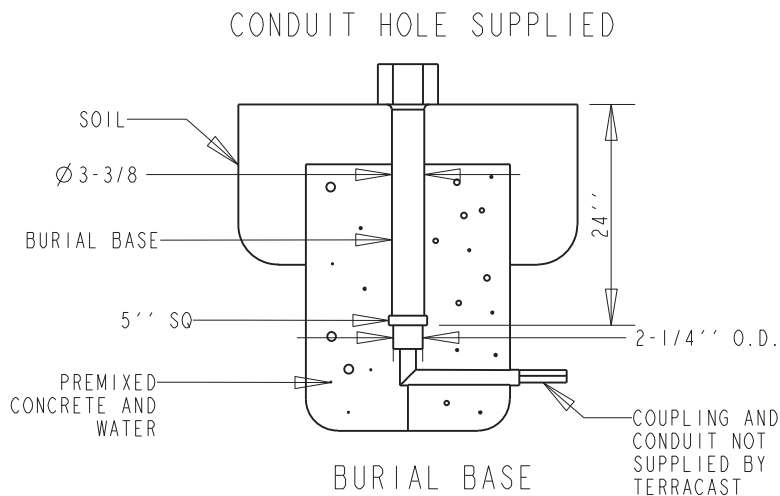

TerraCast[®]

PRODUCTS

TerraCast[®] Products LLC
 4400 NW 19th Avenue, Unit K
 Pompano Beach, FL 33064
 Office: 305-895-9525

TerraCast[®] PRODUCTS			
MATERIAL:	POLYSTEEL	SCALE	0.025
		DRAWN BY	TERRACAST
TITLE			I OF I
New England Post Series N6			
DATE	PART #:	REV	
04-13-18	ARM: CL2BR07 (A SIZE)	New England 9' Scroll Cross Arm Burial Globe XI	

DO NOT SCALE DRAWING.

All measurements are rounded to the closest quarter inch and may not be exact due to manufacturing variances.

This document contains TERRACAST PROPRIETARY INFORMATION. No intellectual property right or license is granted by TERRACAST in connection with it. It is delivered on the express condition that the document and the information contained in it shall be treated as confidential, shall not be used for and purpose other than that for which it is hereby delivered (the use and maintenance of the product supplied). It shall not be disclosed in whole or part to third parties and shall not be duplicated in any manner without TERRACAST's prior written consent.