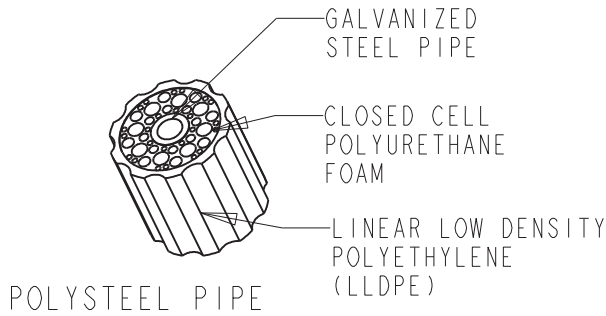

TerraCast[®]

PRODUCTS

TerraCast[®] Products LLC
 4400 NW 19th Avenue, Unit K
 Pompano Beach, FL 33064
 Office: 305-895-9525

TerraCast[®] PRODUCTS			
MATERIAL:	POLYSTEEL	SCALE	0.025
		DRAWN BY	TERRACAST
TITLE			I OF I
New England Post Series N6			
DATE	PART #:	REV	
04-13-18	ARM: CL2BR07 (A SIZE)	New England 9' Scroll Cross Arm Burial Globe XI	