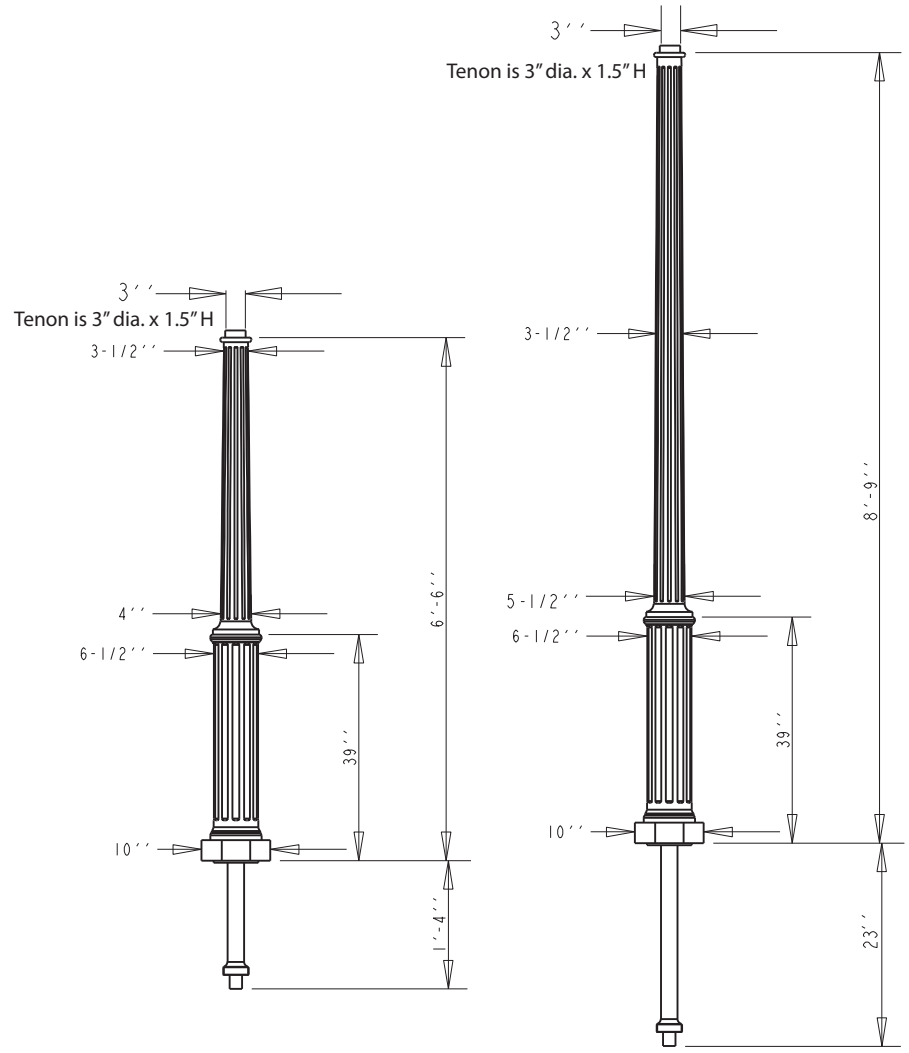

TerraCast[®]

PRODUCTS

TerraCast[®] Products LLC
 4400 NW 19th Avenue, Unit K
 Pompano Beach, FL 33064
 Office: 305-895-9525

CONDUIT HOLE SUPPLIED

TerraCast[®] PRODUCTS			
MATERIAL:	POLYSTEEL	SCALE	0.025
		DRAWN BY	TERRACAST
TITLE			1 OF 1
New England Post 6'4", 8'9"			
DATE	PART #:	REV	
Dec-05-14	(A SIZE) NEW-ENGLAND	XI	