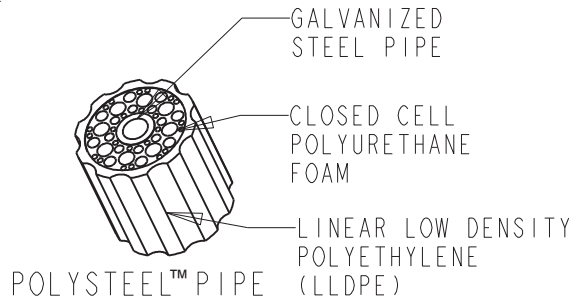

TerraCast[®]

PRODUCTS

TerraCast[®] Products LLC
 4400 NW 19th Avenue, Unit K
 Pompano Beach, FL 33064
 Office: 305-895-9525

CONDUIT HOLE SUPPLIED

TerraCast[®] PRODUCTS			
MATERIAL:	POLYSTEEL	SCALE	0.025
		DRAWN BY	TERRACAST
TITLE			1 OF 1
New England Post 6'4", 8'9"			
DATE	PART #:	REV	
Dec-05-14	(A SIZE) NEW-ENGLAND	XI	