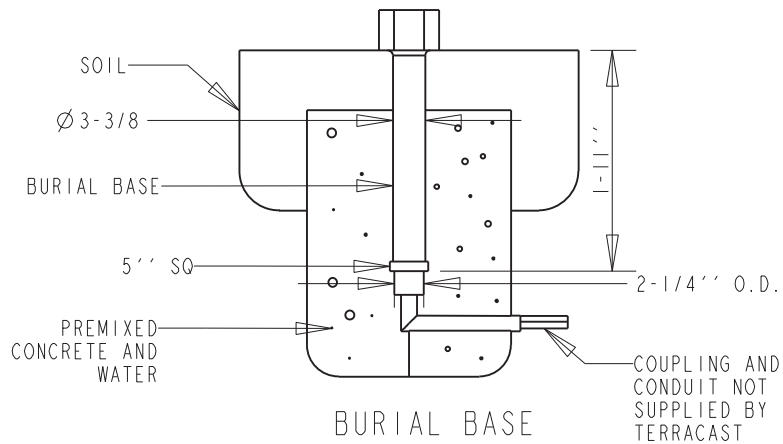

TerraCast[®]

PRODUCTS

TerraCast[®] Products LLC
 4400 NW 19th Avenue, Unit K
 Pompano Beach, FL 33064
 Office: 305-895-9525

CONDUIT HOLE SUPPLIED

TerraCast[®] PRODUCTS			
MATERIAL:	POLYSTEEL	SCALE	0.025
		DRAWN BY	TERRACAST
TITLE			1 OF 1
New England Post 6'4", 8'9"			
DATE	PART #:	REV	
Dec-05-14	(A SIZE) NEW-ENGLAND	XI	

DO NOT SCALE DRAWING.

All measurements are rounded to the closest quarter inch and may not be exact due to manufacturing variances.

This document contains TERRACAST PROPRIETARY INFORMATION. No intellectual property right or license is granted by TERRACAST in connection with it. It is delivered on the express condition that the document and the information contained in it shall be treated as confidential, shall not be used for and purpose other than that for which it is hereby delivered (the use and maintenance of the product supplied). It shall not be disclosed in whole or part to third parties and shall not be duplicated in any manner without TERRACAST's prior written consent.