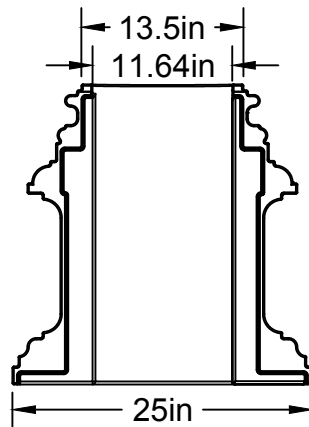

SPECS AT A GLANCE

TOP ID: up to 13"
TOP OD: 13.5"
BASE ID: up to 13"
BASE OD: 25"
HEIGHT: 25"
WEIGHT: 25 LBS.

DO NOT SCALE DRAWING.

TerraCast®
PRODUCTS

TITLE

Pinnacle Base

PART#

TC-PIN25

DRAWN

KT

SIZE

MATERIAL

DWG NO

DATE

REV

A

LLDPE RESIN

1/21/20

SCALE 1:16

WEIGHT

SHEET 1/1