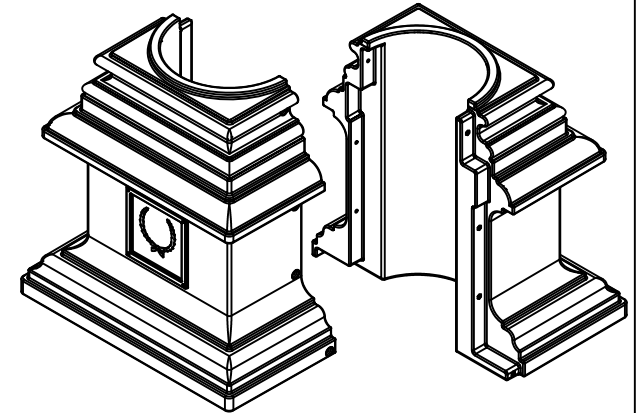

TerraCast®

PRODUCTS

TERRACAST PRODUCTS LLC
4400 NW 19TH AVENUE, UNIT K
POMPANO BEACH, FL 33064
305-895-9525
INFO@TERRACASTPRODUCTS.COM