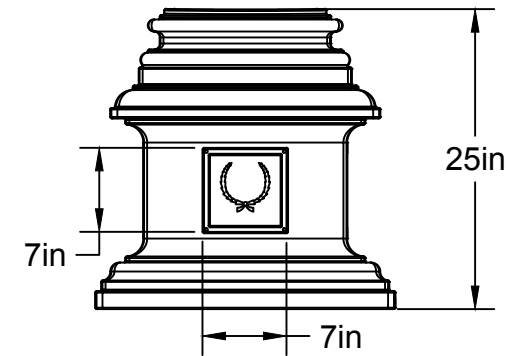

SPECS AT A GLANCE

TOP ID: up to 13"
TOP OD: 13.5"
BASE ID: up to 13"
BASE OD: 25"
HEIGHT: 25"
WEIGHT: 25 LBS.

DO NOT SCALE DRAWING.

TerraCast®
PRODUCTS

TITLE

Pinnacle Base

PART#

TC-PIN25

DRAWN

KT

SIZE

MATERIAL

DWG NO

DATE

REV

A

LLDPE RESIN

1/21/20

SCALE 1:16

WEIGHT

SHEET 1/1