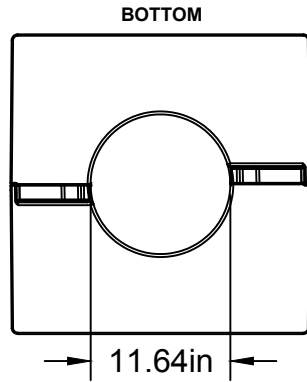

TerraCast®

PRODUCTS

TERRACAST PRODUCTS LLC
4400 NW 19TH AVENUE, UNIT K
POMPANO BEACH, FL 33064
305-895-9525
INFO@TERRACASTPRODUCTS.COM