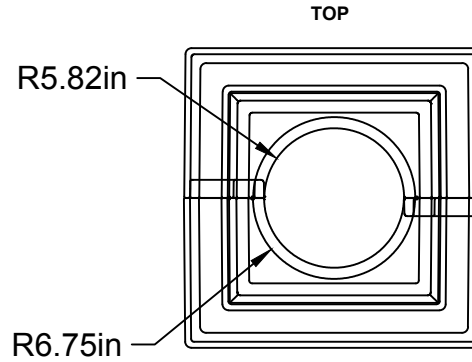

TerraCast®

PRODUCTS

TERRACAST PRODUCTS LLC
4400 NW 19TH AVENUE, UNIT K
POMPANO BEACH, FL 33064
305-895-9525
INFO@TERRACASTPRODUCTS.COM