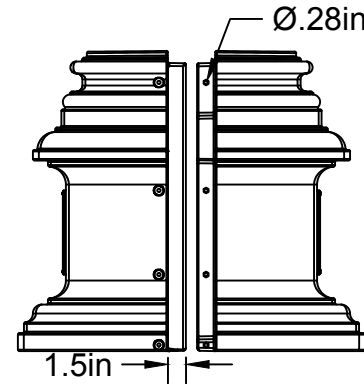

SPECS AT A GLANCE

TOP ID: up to 13"
TOP OD: 13.5"
BASE ID: up to 13"
BASE OD: 25"
HEIGHT: 25"
WEIGHT: 25 LBS.

DO NOT SCALE DRAWING.

TerraCast®
PRODUCTS

TITLE

Pinnacle Base

PART#

TC-PIN25

DRAWN

KT

SIZE

MATERIAL

DWG NO

DATE

REV

A

LLDPE RESIN

1/21/20

SCALE 1:16

WEIGHT

SHEET 1/1