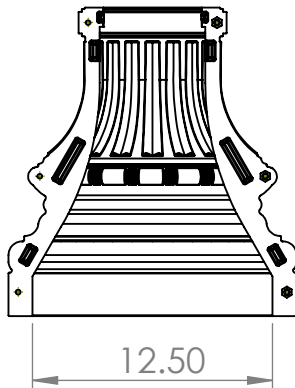

SPECS AT A GLANCE

ASSEMBLED WEIGHT: 7.5 Lbs.
 TOP ID: 5.125"
 TOP OD: 7.7"
 BASE ID: 12.5"
 BASE OD: 15"
 HEIGHT: 16"

ITEM NO.	PART NUMBER	DESCRIPTION	QTY.
1	DELAWARE		1
2	DELAWARE Untrimmed		1

B

B

1/4-20 Brass insert
3 PLCS

Ø 5.13

1

Untrimmed

Trimmed

12.50

THIS BASE CAN ACCEPT POLES WITH UP TO 5" OD.

A

A

UNLESS OTHERWISE SPECIFIED: DIMENSIONS ARE IN INCHES

All measurements are rounded to the closest quarter inch and may not be exact due to manufacturing variances.

MATERIAL
LLDPE Resin

FINISH

SCALE: 1:20

DO NOT SCALE DRAWING