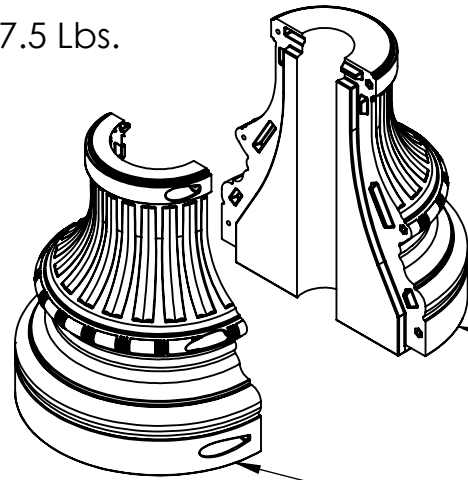

SPECS AT A GLANCE

ASSEMBLED WEIGHT: 7.5 Lbs.
 TOP ID: 5.125"
 TOP OD: 7.7"
 BASE ID: 12.5"
 BASE OD: 15"
 HEIGHT: 16"

ITEM NO.	PART NUMBER	DESCRIPTION	QTY.
1	DELAWARE		1
2	DELAWARE Untrimmed		1

B

B

1/4-20 Brass insert
3 PLCS

Ø 5.13

1

Untrimmed

Trimmed

12.50

THIS BASE CAN ACCEPT POLES WITH UP TO 5" OD.

A

A

UNLESS OTHERWISE SPECIFIED: DIMENSIONS ARE IN INCHES

All measurements are rounded to the closest quarter inch and may not be exact due to manufacturing variances.

MATERIAL
LLDPE Resin

FINISH

SCALE: 1:20

DO NOT SCALE DRAWING

SIZE
A

TITLE: **SMALL DELAWARE Assembly**

REV
B