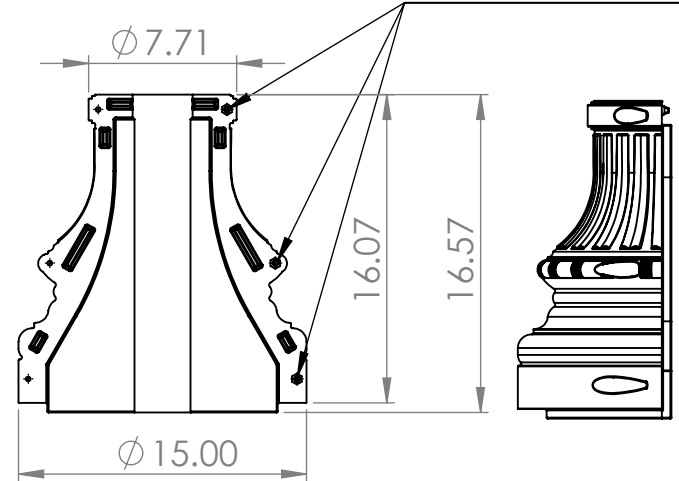

SPECS AT A GLANCE

ASSEMBLED WEIGHT: 7.5 Lbs.
 TOP ID: 5.125"
 TOP OD: 7.7"
 BASE ID: 12.5"
 BASE OD: 15"
 HEIGHT: 16"

ITEM NO.	PART NUMBER	DESCRIPTION	QTY.
1	DELAWARE		1
2	DELAWARE Untrimmed		1

B

B

1/4-20 Brass insert
3 PLCS

Ø 5.13

1

Untrimmed

Trimmed

12.50

THIS BASE CAN ACCEPT POLES WITH UP TO 5" OD.

A

A

UNLESS OTHERWISE SPECIFIED: DIMENSIONS ARE IN INCHES

All measurements are rounded to the closest quarter inch and may not be exact due to manufacturing variances.

MATERIAL
LLDPE Resin

FINISH

SCALE: 1:20

DO NOT SCALE DRAWING

SIZE
A

TITLE: **SMALL DELAWARE Assembly**

REV
B