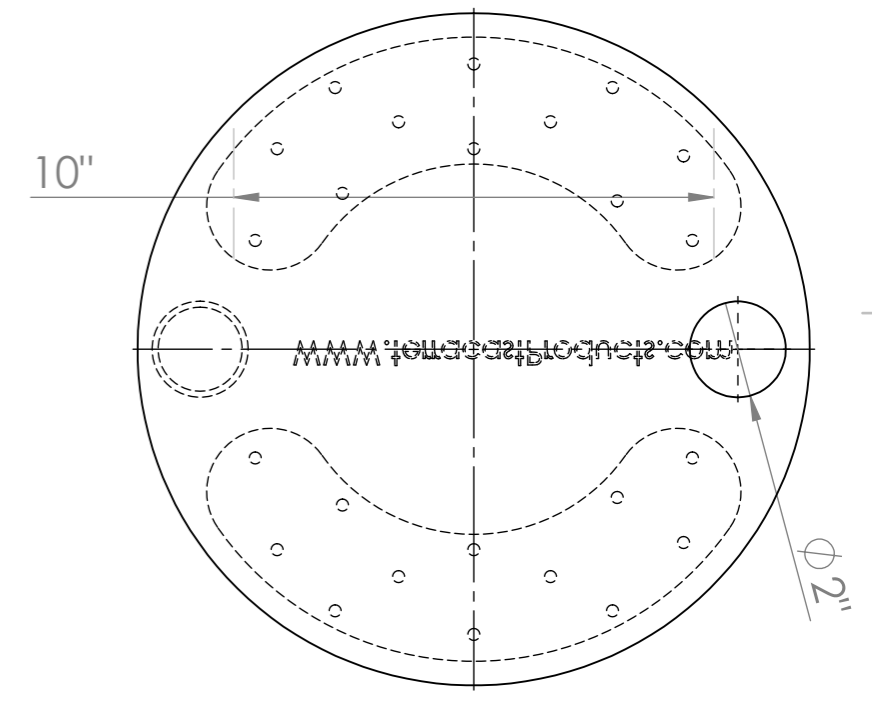

## PRODUCTS

TerraCast<sup>®</sup> Products, LLC  
 4400 NW 19th Avenue, Unit K  
 Pompano Beach, FL 33064  
 Office: 305-895-9525 x105  
 Fax: 305-895-7879

Height : 4"  
 Width : 14"  
 Volume : 2.0 Gallons  
 Weight : 3.2 lbs

ISOMETRIC

PLAN

BOTTOM