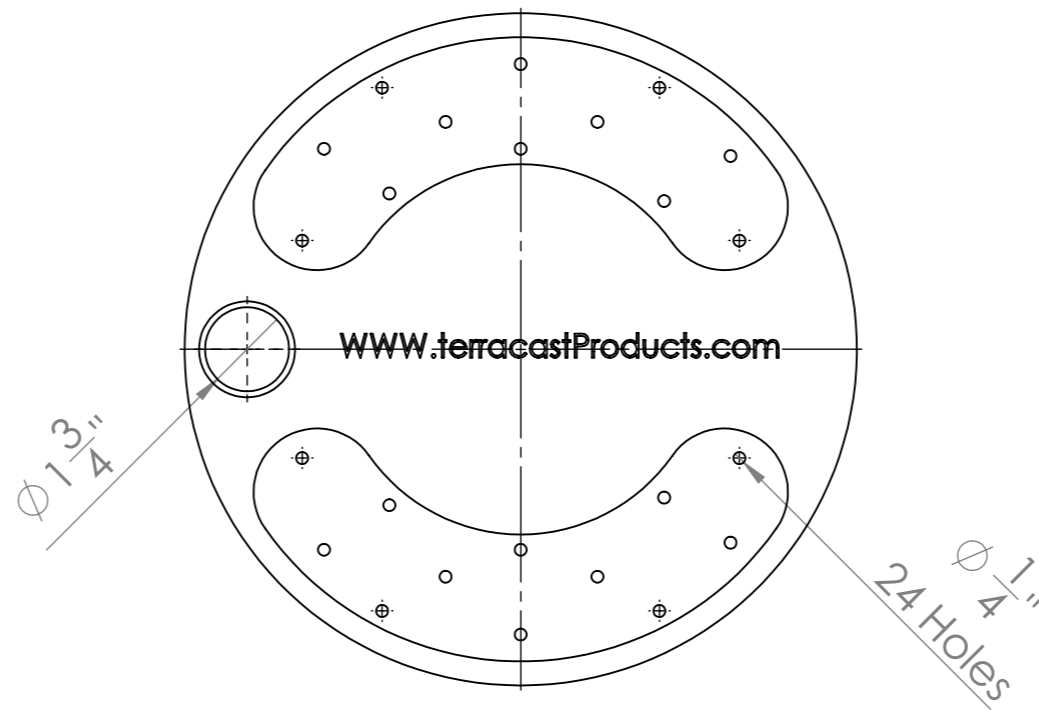

## PRODUCTS

TerraCast<sup>®</sup> Products, LLC  
 4400 NW 19th Avenue, Unit K  
 Pompano Beach, FL 33064  
 Office: 305-895-9525 x105  
 Fax: 305-895-7879

Height : 4"  
 Width : 14"  
 Volume : 2.0 Gallons  
 Weight : 3.2 lbs

ISOMETRIC

PLAN

BOTTOM