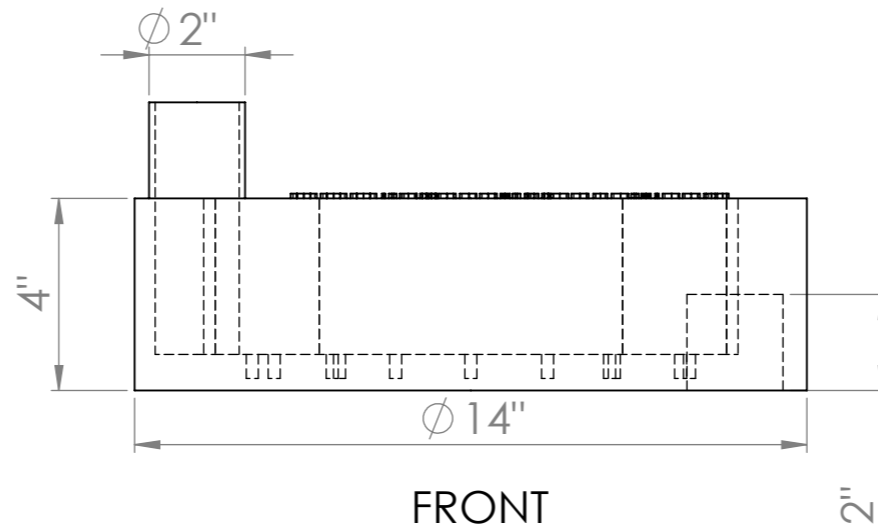

## PRODUCTS

TerraCast<sup>®</sup> Products, LLC  
 4400 NW 19th Avenue, Unit K  
 Pompano Beach, FL 33064  
 Office: 305-895-9525 x105  
 Fax: 305-895-7879

Height : 4"  
 Width : 14"  
 Volume : 2.0 Gallons  
 Weight : 3.2 lbs

ISOMETRIC

PLAN

BOTTOM