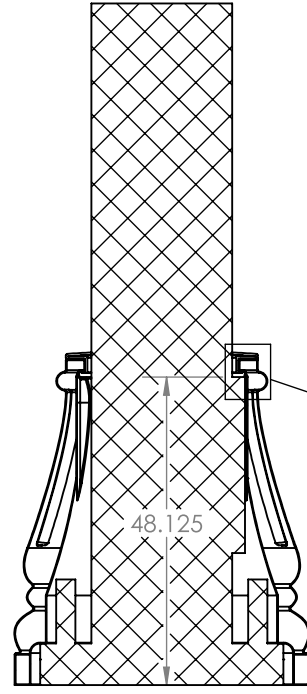

UNLESS OTHERWISE SPECIFIED:  
 DIMENSIONS ARE IN INCHES  
 All measurements are rounded to the closest quarter inch and may not be exact due to manufacturing variances.

MATERIAL	LLDPE Resin	
FINISH		
	SCALE: 1:24	
	DO NOT SCALE DRAWING	

DRAWN	NAME	DATE
-------	------	------

SIZE	TITLE:
A	Tampa Base

REV
E

2

1

2

1

B

B

14" Pole

22" Pole

SECTION B-B  
SCALE 1 : 30

DETAIL C  
SCALE 1 : 4

Adjustment Plate tucked into place inside the groove.

Wiring component secured inside recessed area.

Adjustment Plate Details