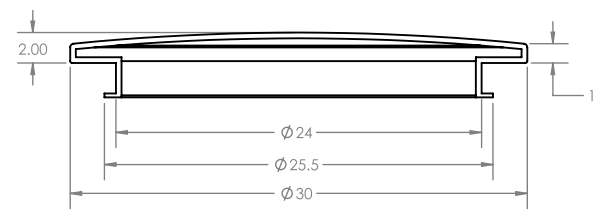

B

14" Pole

22" Pole

SECTION B-B  
SCALE 1 : 30

DETAIL C  
SCALE 1 : 4

Adjustment Plate tucked into place inside the groove.

Wiring component secured inside recessed area.

Adjustment Plate Details

UNLESS OTHERWISE SPECIFIED:  
 DIMENSIONS ARE IN INCHES  
 All measurements are rounded to the closest quarter inch and may not be exact due to manufacturing variances.

MATERIAL	LLDPE Resin	
FINISH		
	SCALE: 1:24	
	DO NOT SCALE DRAWING	