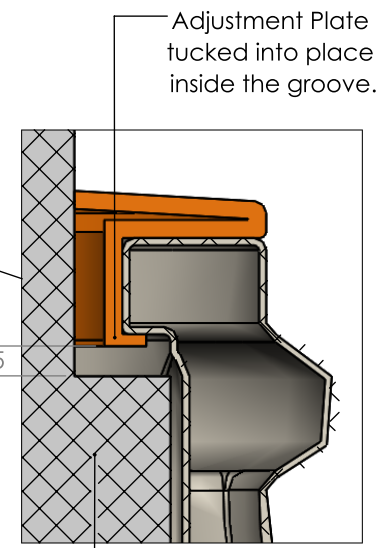

DRAWN	NAME	DATE
-------	------	------

SIZE	TITLE:
A	Tampa Base

REV
E

2

1

2

1

B

B

14" Pole

22" Pole

SECTION B-B  
SCALE 1 : 30

DETAIL C  
SCALE 1 : 4

Adjustment Plate tucked into place inside the groove.

Wiring component secured inside recessed area.

Adjustment Plate Details