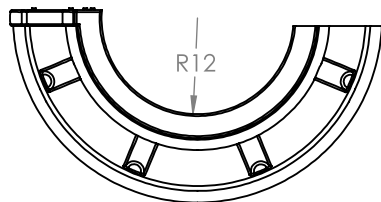

2

1

B

B

A

A

TerraCast®
PRODUCTS

4400 NW 19th Avenue, Unit K, Pompano Beach, FL 33064
info@terraCastproducts.com p: 305.895.9525
www.terraCastproducts.com

PROPRIETARY AND CONFIDENTIAL
THE INFORMATION CONTAINED IN THIS DRAWING IS THE SOLE PROPERTY OF TerraCast Products, LLC. ANY REPRODUCTION IN PART OR AS A WHOLE WITHOUT THE WRITTEN PERMISSION OF TerraCast Products, LLC IS PROHIBITED.

UNLESS OTHERWISE SPECIFIED:
DIMENSIONS ARE IN INCHES

All measurements are rounded to the closest quarter inch and may not be exact due to manufacturing variances.

MATERIAL	LLDPE Resin
FINISH	
SCALE:	1:24
DO NOT SCALE DRAWING	

DRAWN	NAME	DATE

SIZE	TITLE:
A	Tampa Base

REV
E

2

1