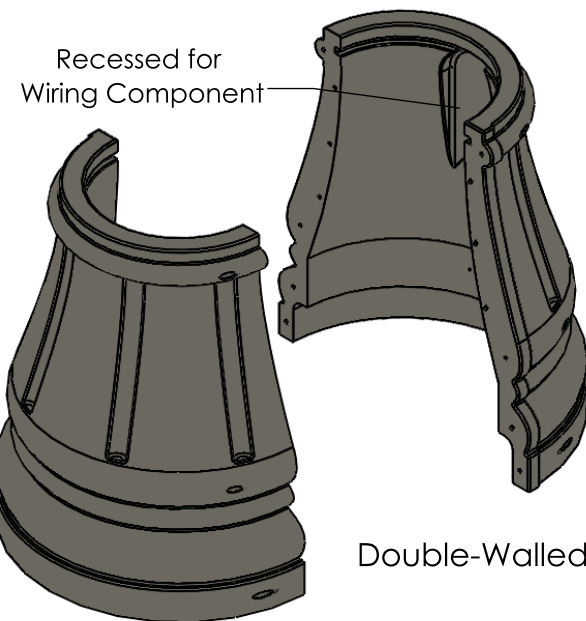

2

1

B

B

A

A

TerraCast®
PRODUCTS

4400 NW 19th Avenue, Unit K, Pompano Beach, FL 33064
info@terraCastproducts.com p: 305.895.9525
www.terraCastproducts.com

PROPRIETARY AND CONFIDENTIAL
THE INFORMATION CONTAINED IN THIS DRAWING IS THE SOLE PROPERTY OF TerraCast Products, LLC. ANY REPRODUCTION IN PART OR AS A WHOLE WITHOUT THE WRITTEN PERMISSION OF TerraCast Products, LLC IS PROHIBITED.

UNLESS OTHERWISE SPECIFIED:
DIMENSIONS ARE IN INCHES

All measurements are rounded to the closest quarter inch and may not be exact due to manufacturing variances.

MATERIAL	LLDPE Resin
FINISH	
SCALE:	1:24
DO NOT SCALE DRAWING	

DRAWN	NAME	DATE

SIZE	TITLE:
A	Tampa Base

REV
E

2

1