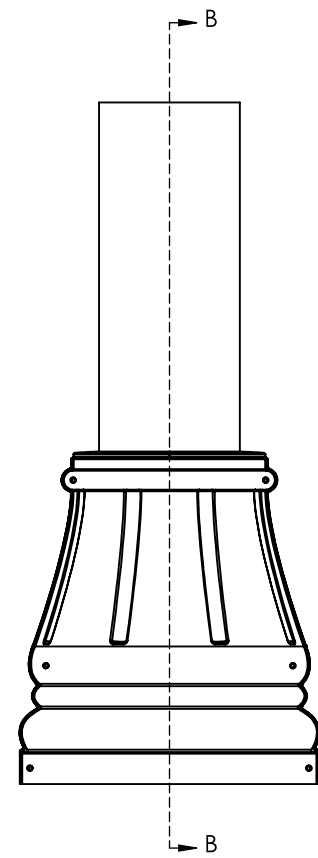

UNLESS OTHERWISE SPECIFIED:  
 DIMENSIONS ARE IN INCHES  
 All measurements are rounded to the closest quarter inch and may not be exact due to manufacturing variances.

MATERIAL	LLDPE Resin	
FINISH		
	SCALE: 1:24	
	DO NOT SCALE DRAWING	

DRAWN	NAME	DATE
-------	------	------

SIZE	TITLE:
A	Tampa Base

REV
E

2

1

2

1

B

B

14" Pole

22" Pole

SECTION B-B  
SCALE 1 : 30

DETAIL C  
SCALE 1 : 4

Adjustment Plate tucked into place inside the groove.

Wiring component secured inside recessed area.

Adjustment Plate Details