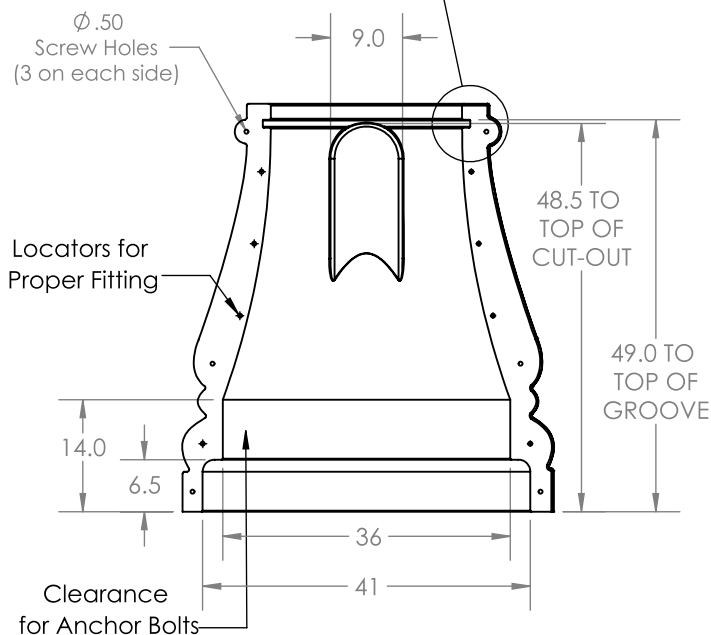

2

1

B

B

A

A

TerraCast®
PRODUCTS

4400 NW 19th Avenue, Unit K, Pompano Beach, FL 33064
info@terraCastproducts.com p: 305.895.9525
www.terraCastproducts.com

PROPRIETARY AND CONFIDENTIAL
THE INFORMATION CONTAINED IN THIS DRAWING IS THE SOLE PROPERTY OF TerraCast Products, LLC. ANY REPRODUCTION IN PART OR AS A WHOLE WITHOUT THE WRITTEN PERMISSION OF TerraCast Products, LLC IS PROHIBITED.

UNLESS OTHERWISE SPECIFIED:
DIMENSIONS ARE IN INCHES

All measurements are rounded to the closest quarter inch and may not be exact due to manufacturing variances.

MATERIAL	LLDPE Resin
FINISH	
SCALE:	1:24
DO NOT SCALE DRAWING	

DRAWN	NAME	DATE

SIZE	TITLE:
A	Tampa Base

REV
E

2

1