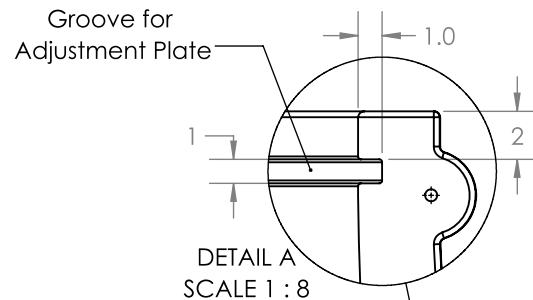

2

1

B

B

A

A

TerraCast®
PRODUCTS

4400 NW 19th Avenue, Unit K, Pompano Beach, FL 33064
info@terraCastproducts.com p: 305.895.9525
www.terraCastproducts.com

PROPRIETARY AND CONFIDENTIAL
THE INFORMATION CONTAINED IN THIS DRAWING IS THE SOLE PROPERTY OF TerraCast Products, LLC. ANY REPRODUCTION IN PART OR AS A WHOLE WITHOUT THE WRITTEN PERMISSION OF TerraCast Products, LLC IS PROHIBITED.

UNLESS OTHERWISE SPECIFIED:
DIMENSIONS ARE IN INCHES

All measurements are rounded to the closest quarter inch and may not be exact due to manufacturing variances.

MATERIAL	LLDPE Resin
FINISH	
SCALE:	1:24
DO NOT SCALE DRAWING	

DRAWN	NAME	DATE

SIZE	TITLE:
A	Tampa Base

REV
E

2

1