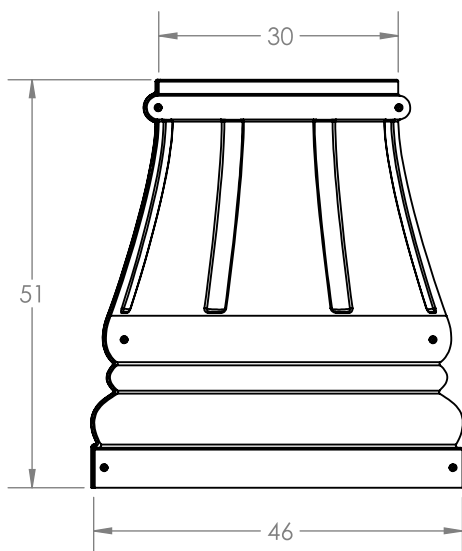

2

1

B

B

A

A

TerraCast®
PRODUCTS

4400 NW 19th Avenue, Unit K, Pompano Beach, FL 33064
info@terraCastproducts.com p: 305.895.9525
www.terraCastproducts.com

PROPRIETARY AND CONFIDENTIAL
THE INFORMATION CONTAINED IN THIS DRAWING IS THE SOLE PROPERTY OF TerraCast Products, LLC. ANY REPRODUCTION IN PART OR AS A WHOLE WITHOUT THE WRITTEN PERMISSION OF TerraCast Products, LLC IS PROHIBITED.

UNLESS OTHERWISE SPECIFIED:
DIMENSIONS ARE IN INCHES

All measurements are rounded to the closest quarter inch and may not be exact due to manufacturing variances.

MATERIAL	LLDPE Resin
FINISH	
SCALE:	1:24
DO NOT SCALE DRAWING	

DRAWN	NAME	DATE

SIZE	TITLE:
A	Tampa Base

REV
E

2

1