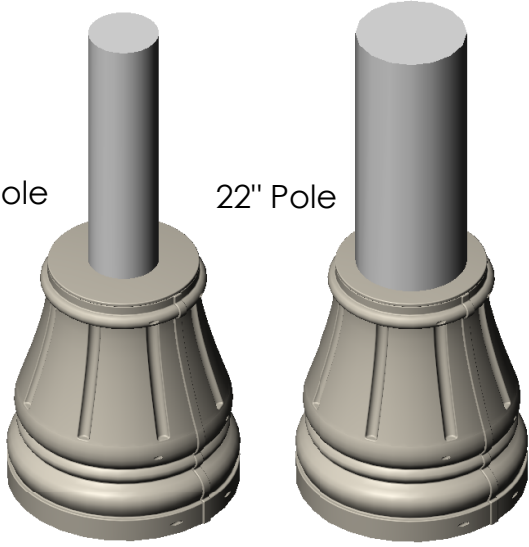

UNLESS OTHERWISE SPECIFIED:  
DIMENSIONS ARE IN INCHES  
  
All measurements are rounded to the closest quarter inch and may not be exact due to manufacturing variances.

MATERIAL	LLDPE Resin
FINISH	
SCALE:	1:24
DO NOT SCALE DRAWING	

DRAWN	NAME	DATE
-------	------	------

SIZE	TITLE:
A	Tampa Base

REV
E

2

1

2

1

B

B

14" Pole

22" Pole

SECTION B-B  
SCALE 1 : 30

DETAIL C  
SCALE 1 : 4

Adjustment Plate tucked into place inside the groove.

Wiring component secured inside recessed area.

Adjustment Plate Details