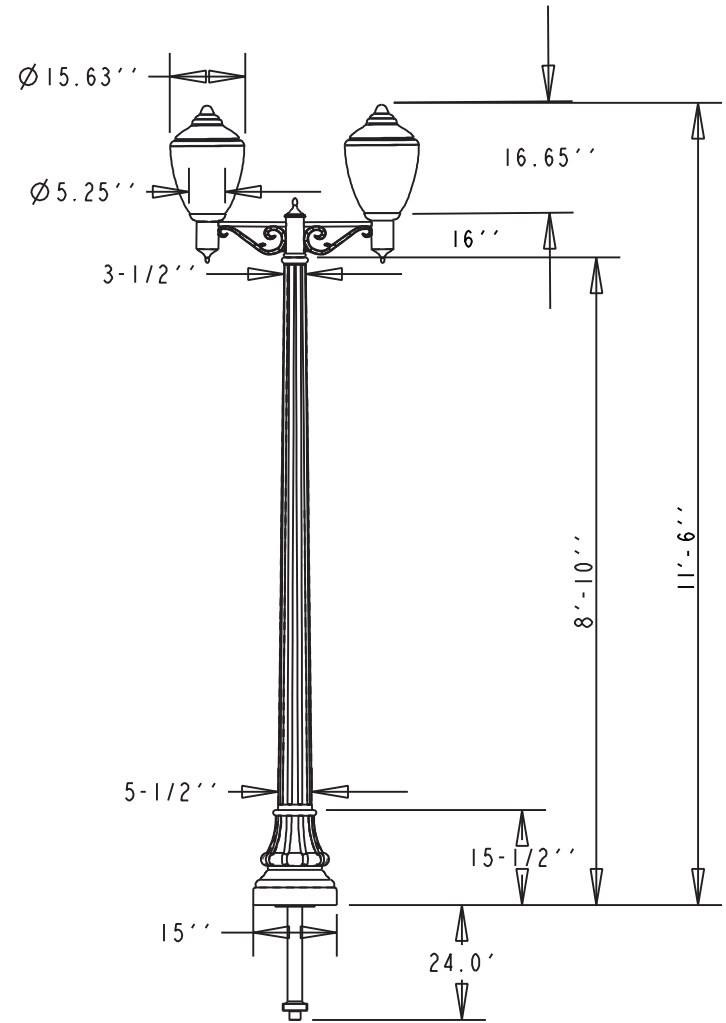

## PRODUCTS

TerraCast<sup>®</sup> Products, LLC  
 4400 NW 19th Avenue, Unit K  
 Pompano Beach, FL 33064  
 Office: 305-895-9525

<b>TerraCast<sup>®</sup></b> PRODUCTS			
MATERIAL:	POLYSTEEL	SCALE	0.023
		DRAWN BY	TERRACAST
TITLE			I OF I
W12 - Washington post series			
DATE	PART #.	ARM: CL2BR07	REV
04-13-18	(A SIZE)	Washington 9' Scroll Cross Arm Acorn	XI