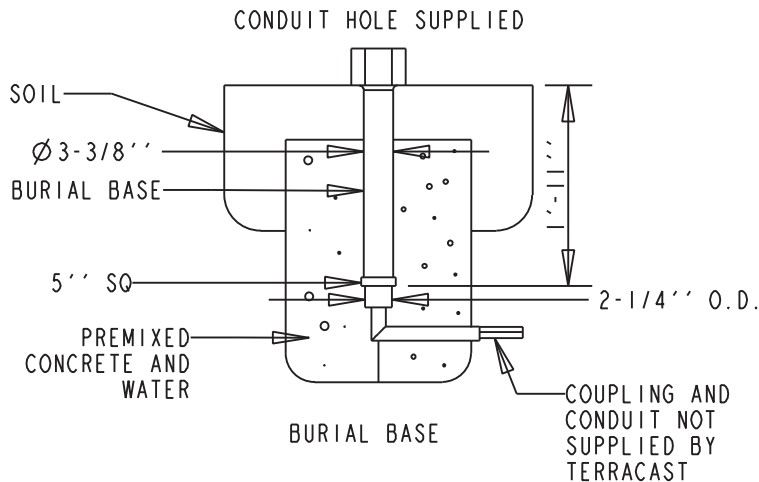

## PRODUCTS

TerraCast<sup>®</sup> Products, LLC  
 4400 NW 19th Avenue, Unit K  
 Pompano Beach, FL 33064  
 Office: 305-895-9525

<b>TerraCast<sup>®</sup></b> PRODUCTS			
MATERIAL:	POLYSTEEL	SCALE	0.023
		DRAWN BY	TERRACAST
TITLE			I OF I
W12 - Washington post series			
DATE	PART #.	ARM: CL2BR07	REV
04-13-18	(A SIZE)	Washington 9' Scroll Cross Arm Acorn	XI