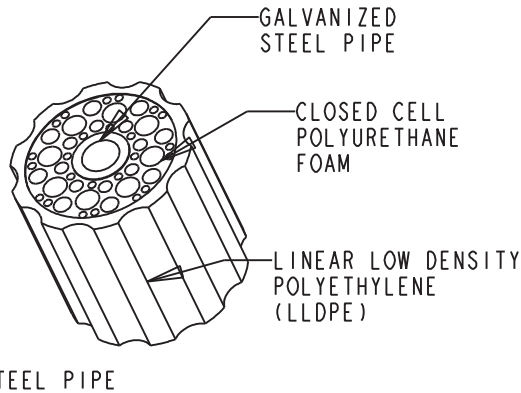

## PRODUCTS

TerraCast<sup>®</sup> Products, LLC  
 4400 NW 19th Avenue, Unit K  
 Pompano Beach, FL 33064  
 Office: 305-895-9525

<b>TerraCast<sup>®</sup></b> PRODUCTS			
MATERIAL:	POLYSTEEL	SCALE	0.023
		DRAWN BY	TERRACAST
TITLE			I OF I
W12 - Washington post series			
DATE	PART #.	ARM: CL2BR07	REV
04-13-18	(A SIZE)	Washington 9' Scroll Cross Arm Acorn	XI