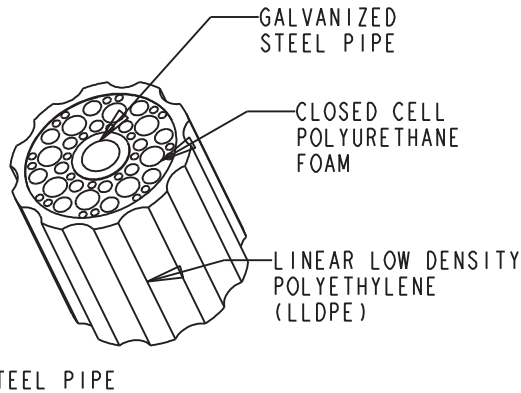

TerraCast[®]

PRODUCTS

TerraCast[®] Products LLC
 4400 NW 19th Avenue, Unit K
 Pompano Beach, FL 33064
 Office: 305-895-9525

TerraCast[®] PRODUCTS		
MATERIAL: POLYSTEEL	SCALE 0.023	DRAWN BY TERRACAST
TITLE W2 - Washington post series		I OF I
DATE Mar-04-15	PART #: W2 - Washington 10'-1'' Round Globe (A SIZE)	REV XI