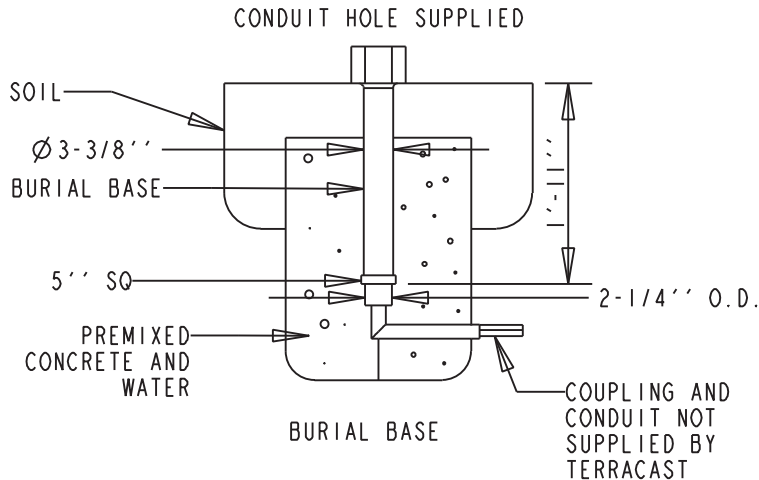

TerraCast[®]

PRODUCTS

TerraCast[®] Products LLC
 4400 NW 19th Avenue, Unit K
 Pompano Beach, FL 33064
 Office: 305-895-9525

TerraCast[®] PRODUCTS		
MATERIAL: POLYSTEEL	SCALE 0.023	DRAWN BY TERRACAST
TITLE W2 - Washington post series		I OF I
DATE Mar-04-15	PART #: W2 - Washington 10'-1'' Round Globe (A SIZE)	REV XI

DO NOT SCALE DRAWING.

All measurements are rounded to the closest quarter inch and may not be exact due to manufacturing variances.

This document contains TERRACAST PROPRIETARY INFORMATION. No intellectual property right or license is granted by TERRACAST in connection with it. It is delivered on the express condition that the document and the information contained in it shall be treated as confidential, shall not be used for and purpose other than that for which it is hereby delivered (the use and maintenance of the product supplied). It shall not be disclosed in whole or part to third parties and shall not be duplicated in any manner without TERRACAST's prior written consent.