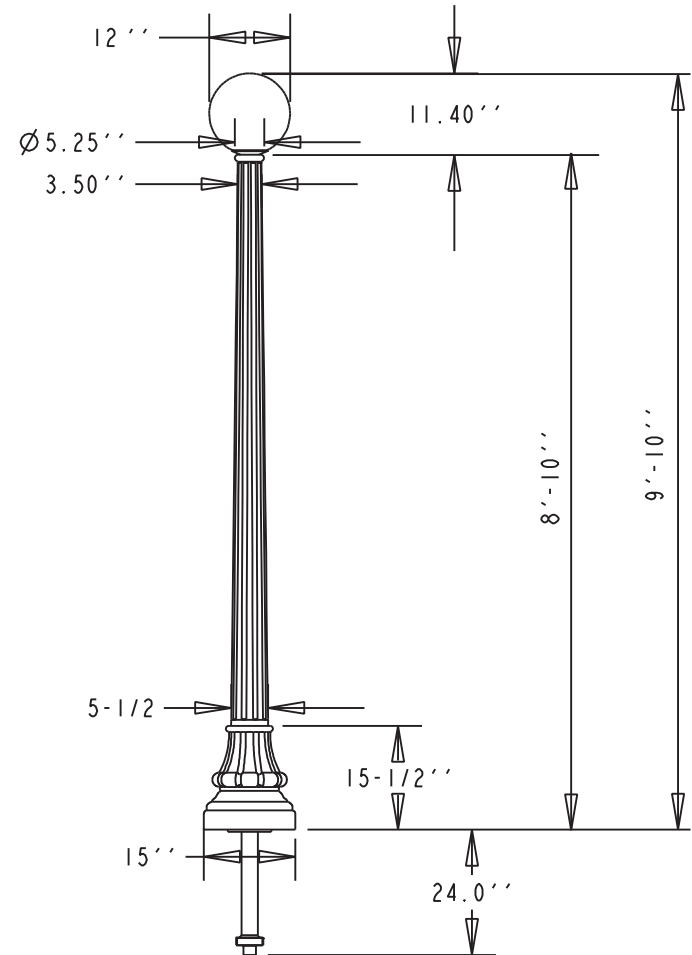

TerraCast[®]

PRODUCTS

TerraCast[®] Products LLC
 4400 NW 19th Avenue, Unit K
 Pompano Beach, FL 33064
 Office: 305-895-9525

TerraCast[®] PRODUCTS		
MATERIAL: POLYSTEEL	SCALE 0.023	DRAWN BY TERRACAST
TITLE W2 - Washington post series		I OF I
DATE Mar-04-15	PART #: W2 - Washington 10'-1'' Round Globe (A SIZE)	REV XI

DO NOT SCALE DRAWING.

All measurements are rounded to the closest quarter inch and may not be exact due to manufacturing variances.

This document contains TERRACAST PROPRIETARY INFORMATION. No intellectual property right or license is granted by TERRACAST in connection with it. It is delivered on the express condition that the document and the information contained in it shall be treated as confidential, shall not be used for and purpose other than that for which it is hereby delivered (the use and maintenance of the product supplied). It shall not be disclosed in whole or part to third parties and shall not be duplicated in any manner without TERRACAST's prior written consent.