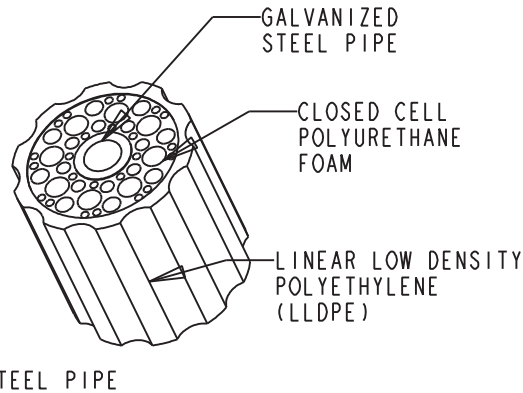

## PRODUCTS

TerraCast<sup>®</sup> Products, LLC  
 4400 NW 19th Avenue, Unit K  
 Pompano Beach, FL 33064  
 Office: 305-895-9525

<b>TerraCast<sup>®</sup></b> PRODUCTS		
MATERIAL:	POLYSTEEL	SCALE 0.023
DRAWN BY TERRACAST		
TITLE W20 - Washington post series		1 OF 1
DATE 04-13-18	PART #: ARM: CL2BR07 Washington 9' Scroll Cross Arm LeBriton (A SIZE)	REV XI