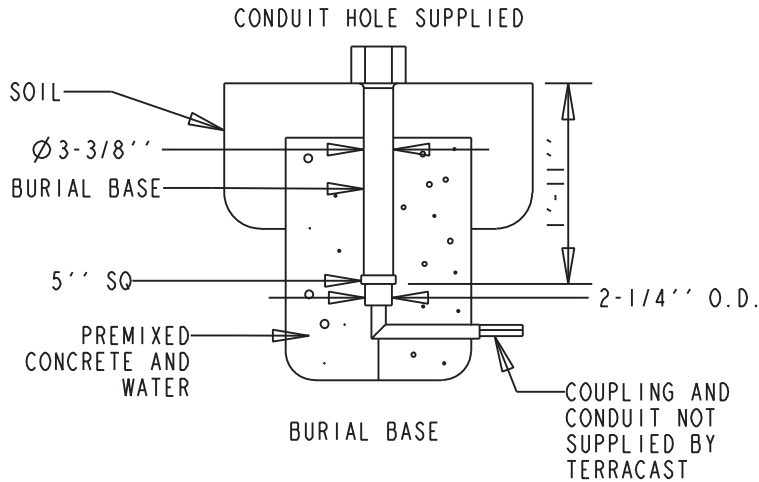

## PRODUCTS

TerraCast<sup>®</sup> Products, LLC  
 4400 NW 19th Avenue, Unit K  
 Pompano Beach, FL 33064  
 Office: 305-895-9525

<b>TerraCast<sup>®</sup></b> PRODUCTS		
MATERIAL:	POLYSTEEL	SCALE 0.023
DRAWN BY TERRACAST		
TITLE W20 - Washington post series		1 OF 1
DATE 04-13-18	PART #: ARM: CL2BR07 Washington 9' Scroll Cross Arm LeBriton (A SIZE)	REV XI