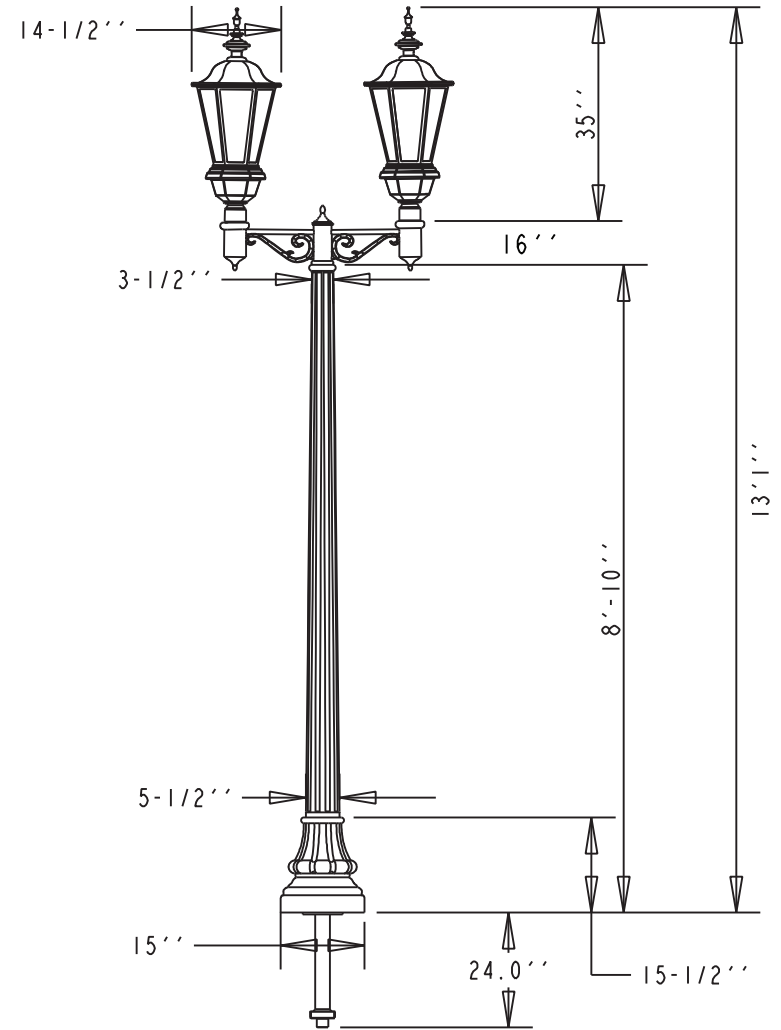

## PRODUCTS

TerraCast<sup>®</sup> Products, LLC  
 4400 NW 19th Avenue, Unit K  
 Pompano Beach, FL 33064  
 Office: 305-895-9525

<b>TerraCast<sup>®</sup></b> PRODUCTS		
MATERIAL:	POLYSTEEL	SCALE 0.023
DRAWN BY TERRACAST		
TITLE W20 - Washington post series		1 OF 1
DATE 04-13-18	PART #: ARM: CL2BR07 Washington 9' Scroll Cross Arm LeBriton (A SIZE)	REV XI