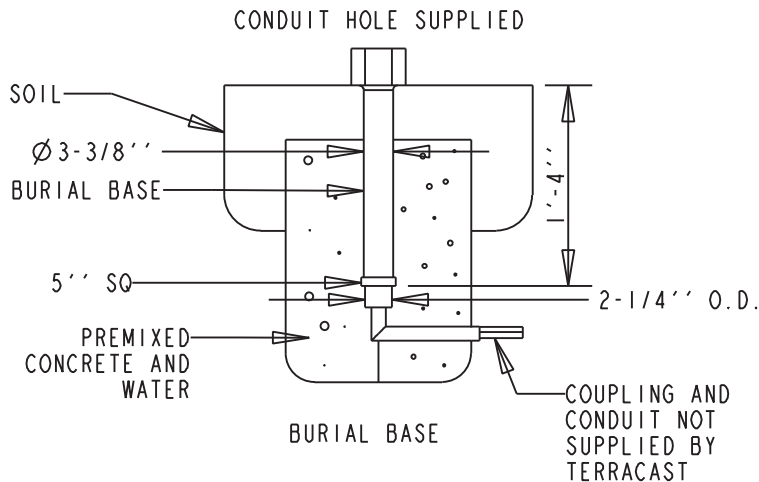

# TerraCast® PRODUCTS

TerraCast® Products, LLC  
4400 NW 19th Avenue, Unit K  
Pompano Beach, FL 33064  
Office: 305-895-9525

<b>TerraCast® PRODUCTS</b>			
MATERIAL:	POLYSTEEL	SCALE	0.023
		DRAWN BY	TERRACAST
TITLE			I OF I
W33 - Washington post series			
DATE	PART #:	Washington 7' Carriage House	REV
04-12-18	(A SIZE)		XI

DO NOT SCALE DRAWING.

All measurements are rounded to the closest quarter inch and may not be exact due to manufacturing variances.

This document contains TERRACAST PROPRIETARY INFORMATION. No intellectual property right or license is granted by TERRACAST in connection with it. It is delivered on the express condition that the document and the information contained in it shall be treated as confidential, shall not be used for and purpose other than that for which it is hereby delivered (the use and maintenance of the product supplied). It shall not be disclosed in whole or part to third parties and shall not be duplicated in any manner without TERRACAST's prior written consent.