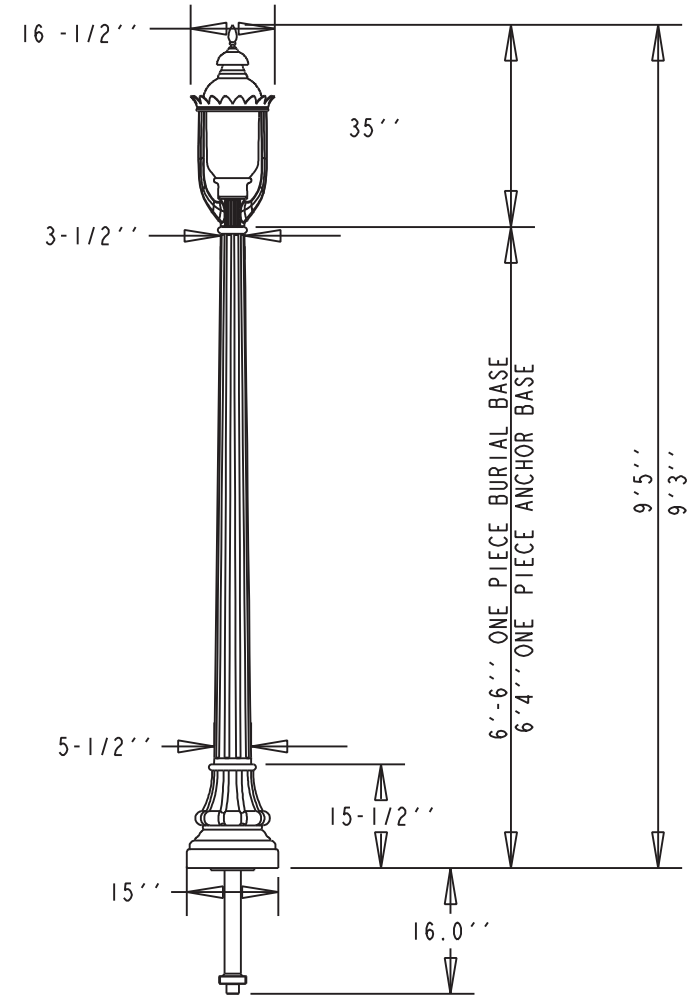

# TerraCast® PRODUCTS

TerraCast® Products, LLC  
4400 NW 19th Avenue, Unit K  
Pompano Beach, FL 33064  
Office: 305-895-9525

<b>TerraCast® PRODUCTS</b>			
MATERIAL:	POLYSTEEL	SCALE	0.023
		DRAWN BY	TERRACAST
TITLE			I OF I
W33 - Washington post series			
DATE	PART #:	Washington 7' Carriage House	REV
04-12-18	(A SIZE)		XI

DO NOT SCALE DRAWING.

All measurements are rounded to the closest quarter inch and may not be exact due to manufacturing variances.

This document contains TERRACAST PROPRIETARY INFORMATION. No intellectual property right or license is granted by TERRACAST in connection with it. It is delivered on the express condition that the document and the information contained in it shall be treated as confidential, shall not be used for and purpose other than that for which it is hereby delivered (the use and maintenance of the product supplied). It shall not be disclosed in whole or part to third parties and shall not be duplicated in any manner without TERRACAST's prior written consent.