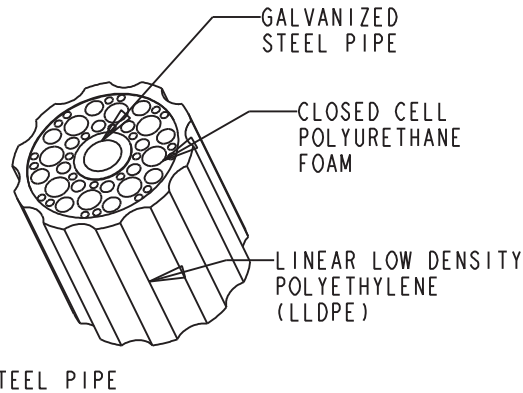

# TerraCast® PRODUCTS

TerraCast® Products, LLC  
4400 NW 19th Avenue, Unit K  
Pompano Beach, FL 33064  
Office: 305-895-9525

<b>TerraCast® PRODUCTS</b>			
MATERIAL:	POLYSTEEL	SCALE	0.023
		DRAWN BY	TERRACAST
TITLE			I OF I
W33 - Washington post series			
DATE	PART #:	Washington 7' Carriage House	REV
04-12-18	(A SIZE)		XI