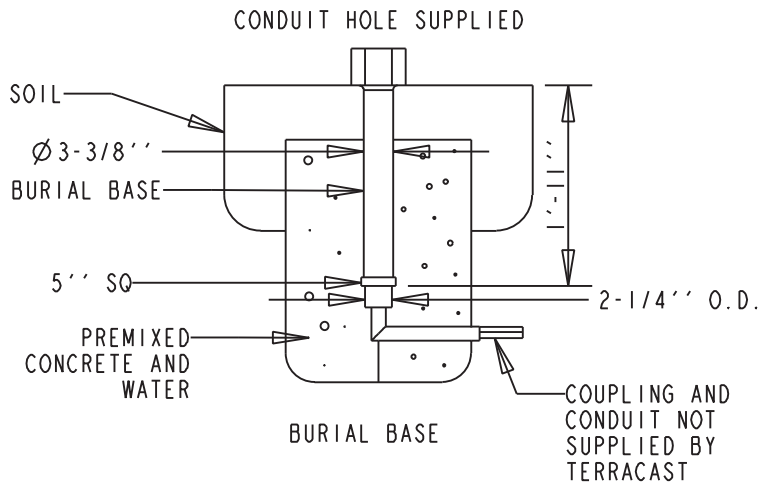

TerraCast[®]

PRODUCTS

TerraCast[®] Products, LLC
 4400 NW 19th Avenue, Unit K
 Pompano Beach, FL 33064
 Office: 305-895-9525

POLYSTEEL PIPE

TerraCast[®] PRODUCTS			
MATERIAL:	POLYSTEEL	SCALE	0.023
		DRAWN BY	TERRACAST
TITLE			I OF I
W34 - Washington post series			
DATE	PART #:	REV	
04-12-18	(A SIZE)	Washington 9' Carriage House	XI

DO NOT SCALE DRAWING.

All measurements are rounded to the closest quarter inch and may not be exact due to manufacturing variances.

This document contains TERRACAST PROPRIETARY INFORMATION. No intellectual property right or license is granted by TERRACAST in connection with it. It is delivered on the express condition that the document and the information contained in it shall be treated as confidential, shall not be used for and purpose other than that for which it is hereby delivered (the use and maintenance of the product supplied). It shall not be disclosed in whole or part to third parties and shall not be duplicated in any manner without TERRACAST's prior written consent.