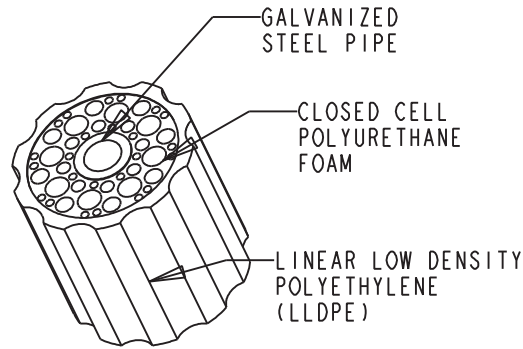

TerraCast[®]

PRODUCTS

TerraCast[®] Products, LLC
 4400 NW 19th Avenue, Unit K
 Pompano Beach, FL 33064
 Office: 305-895-9525

POLYSTEEL PIPE

TerraCast[®] PRODUCTS			
MATERIAL:	POLYSTEEL	SCALE	0.023
		DRAWN BY	TERRACAST
TITLE			I OF I
W34 - Washington post series			
DATE	PART #:	REV	
04-12-18	(A SIZE)	Washington 9' Carriage House	XI

DO NOT SCALE DRAWING.

All measurements are rounded to the closest quarter inch and may not be exact due to manufacturing variances.

This document contains TERRACAST PROPRIETARY INFORMATION. No intellectual property right or license is granted by TERRACAST in connection with it. It is delivered on the express condition that the document and the information contained in it shall be treated as confidential, shall not be used for and purpose other than that for which it is hereby delivered (the use and maintenance of the product supplied). It shall not be disclosed in whole or part to third parties and shall not be duplicated in any manner without TERRACAST's prior written consent.