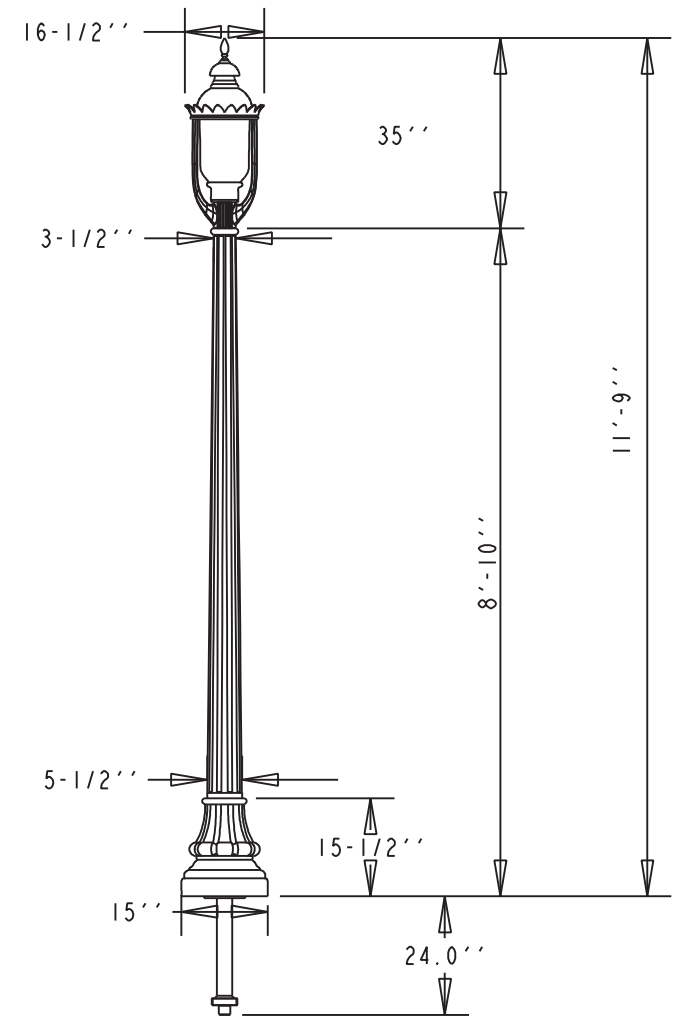

TerraCast[®]

PRODUCTS

TerraCast[®] Products, LLC
 4400 NW 19th Avenue, Unit K
 Pompano Beach, FL 33064
 Office: 305-895-9525

POLYSTEEL PIPE

TerraCast[®] PRODUCTS			
MATERIAL:	POLYSTEEL	SCALE	0.023
		DRAWN BY	TERRACAST
TITLE			I OF I
W34 - Washington post series			
DATE	PART #:	REV	
04-12-18	(A SIZE)	Washington 9' Carriage House	XI

DO NOT SCALE DRAWING.

All measurements are rounded to the closest quarter inch and may not be exact due to manufacturing variances.

This document contains TERRACAST PROPRIETARY INFORMATION. No intellectual property right or license is granted by TERRACAST in connection with it. It is delivered on the express condition that the document and the information contained in it shall be treated as confidential, shall not be used for and purpose other than that for which it is hereby delivered (the use and maintenance of the product supplied). It shall not be disclosed in whole or part to third parties and shall not be duplicated in any manner without TERRACAST's prior written consent.