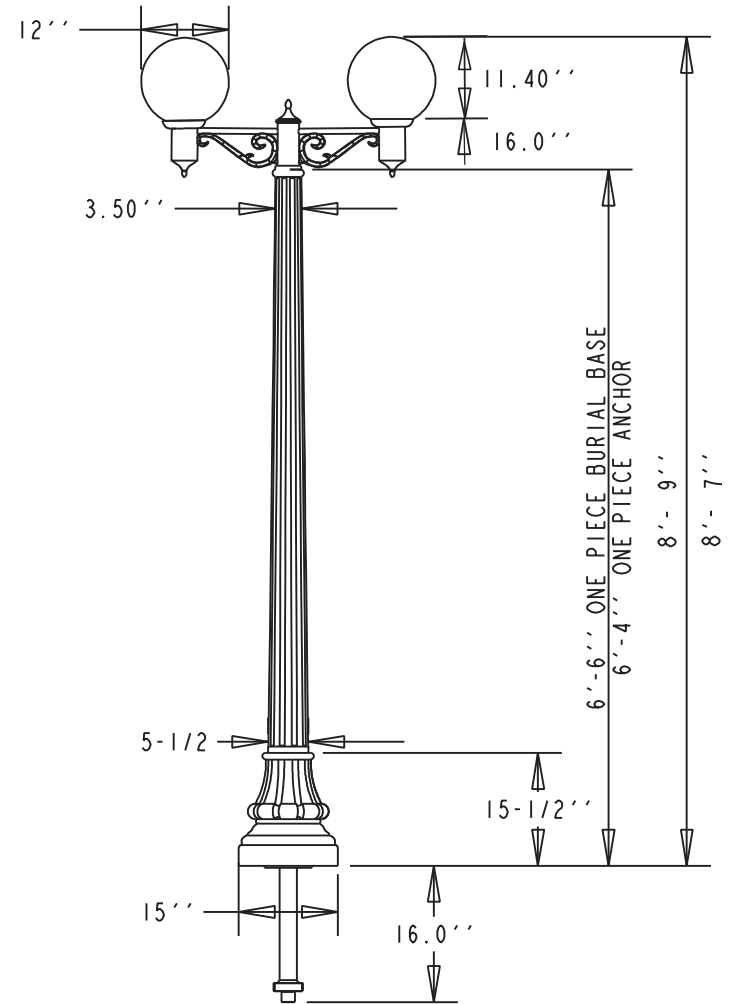

TerraCast[®]

PRODUCTS

TerraCast[®] Products, LLC
 4400 NW 19th Avenue, Unit K
 Pompano Beach, FL 33064
 Office: 305-895-9525

TerraCast[®] PRODUCTS			
MATERIAL:	POLYSTEEL	SCALE 0.023	DRAWN BY TERRACAST
TITLE	W5 - Washington post series		I OF I
DATE	PART #:	ARM: CL2BR07	REV
04-13-18	(A S Z)	Washington 7' Scroll Cross Arm Round Globe	XI

DO NOT SCALE DRAWING.

All measurements are rounded to the closest quarter inch and may not be exact due to manufacturing variances.

This document contains TERRACAST PROPRIETARY INFORMATION. No intellectual property right or license is granted by TERRACAST in connection with it. It is delivered on the express condition that the document and the information contained in it shall be treated as confidential, shall not be used for and purpose other than that for which it is hereby delivered (the use and maintenance of the product supplied). It shall not be disclosed in whole or part to third parties and shall not be duplicated in any manner without TERRACAST's prior written consent.