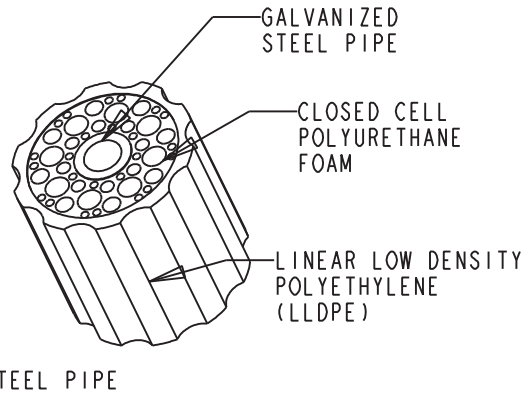

TerraCast[®]

PRODUCTS

TerraCast[®] Products, LLC
 4400 NW 19th Avenue, Unit K
 Pompano Beach, FL 33064
 Office: 305-895-9525

TerraCast[®] PRODUCTS			
MATERIAL:	POLYSTEEL	SCALE 0.023	DRAWN BY TERRACAST
TITLE	W5 - Washington post series		I OF I
DATE	PART #:	ARM: CL2BR07	REV
04-13-18	(A S Z)	Washington 7' Scroll Cross Arm Round Globe	XI