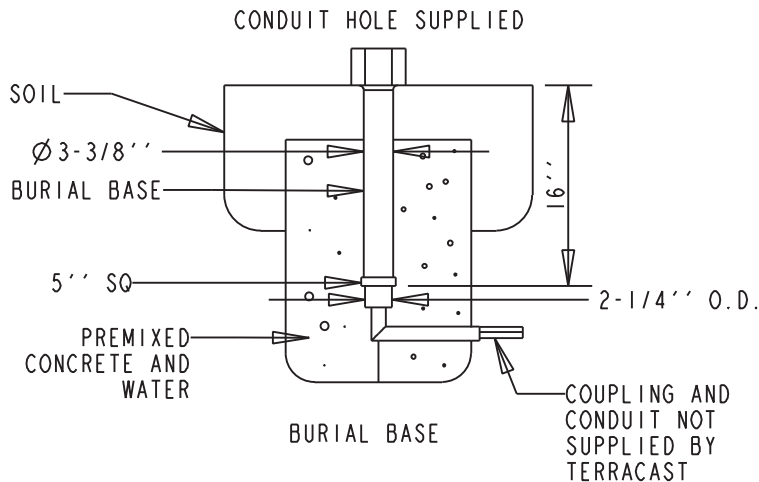

TerraCast[®]

PRODUCTS

TerraCast[®] Products, LLC
 4400 NW 19th Avenue, Unit K
 Pompano Beach, FL 33064
 Office: 305-895-9525

TerraCast[®] PRODUCTS			
MATERIAL:	POLYSTEEL	SCALE 0.023	DRAWN BY TERRACAST
TITLE	W5 - Washington post series		I OF I
DATE	PART #:	ARM: CL2BR07	REV
04-13-18	(A S Z)	Washington 7' Scroll Cross Arm Round Globe	XI

DO NOT SCALE DRAWING.

All measurements are rounded to the closest quarter inch and may not be exact due to manufacturing variances.

This document contains TERRACAST PROPRIETARY INFORMATION. No intellectual property right or license is granted by TERRACAST in connection with it. It is delivered on the express condition that the document and the information contained in it shall be treated as confidential, shall not be used for and purpose other than that for which it is hereby delivered (the use and maintenance of the product supplied). It shall not be disclosed in whole or part to third parties and shall not be duplicated in any manner without TERRACAST's prior written consent.