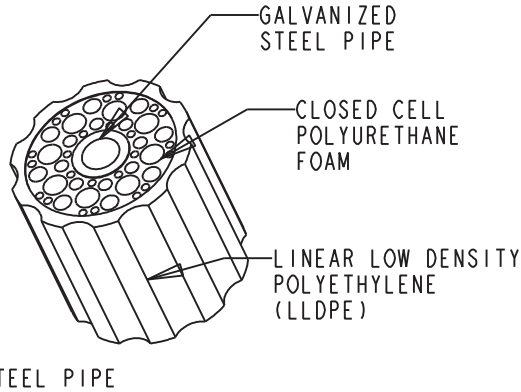

TerraCast® PRODUCTS

TerraCast® Products, LLC
4400 NW 19th Avenue, Unit K
Pompano Beach, FL 33064
Office: 305-895-9525

TerraCast® PRODUCTS			
MATERIAL: POLYSTEEL	SCALE 0.023	DRAWN BY TERRACAST	
TITLE W7 - Washington post series			I OF I
DATE Mar-04-15	PART #: (A SIZE)	REV Washington 7' Woodside Hills XI	