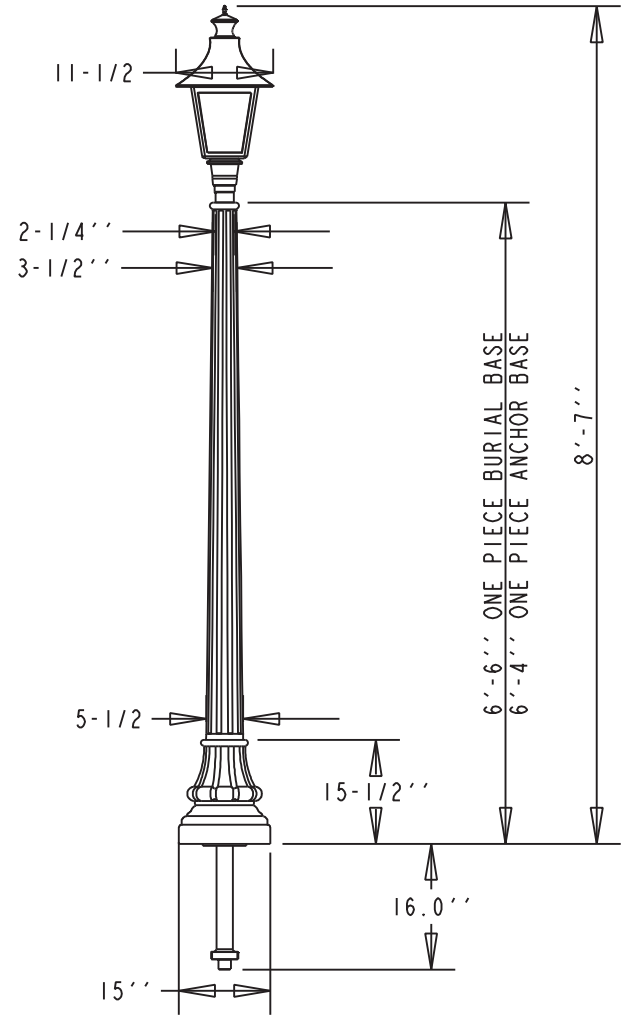

TerraCast® PRODUCTS

TerraCast® Products, LLC
4400 NW 19th Avenue, Unit K
Pompano Beach, FL 33064
Office: 305-895-9525

TerraCast® PRODUCTS			
MATERIAL: POLYSTEEL	SCALE 0.023	DRAWN BY TERRACAST	
TITLE W7 - Washington post series			I OF I
DATE Mar-04-15	PART #: (A SIZE)	REV Washington 7' Woodside Hills XI	

DO NOT SCALE DRAWING.

All measurements are rounded to the closest quarter inch and may not be exact due to manufacturing variances.

This document contains TERRACAST PROPRIETARY INFORMATION. No intellectual property right or license is granted by TERRACAST in connection with it. It is delivered on the express condition that the document and the information contained in it shall be treated as confidential, shall not be used for and purpose other than that for which it is hereby delivered (the use and maintenance of the product supplied). It shall not be disclosed in whole or part to third parties and shall not be duplicated in any manner without TERRACAST's prior written consent.