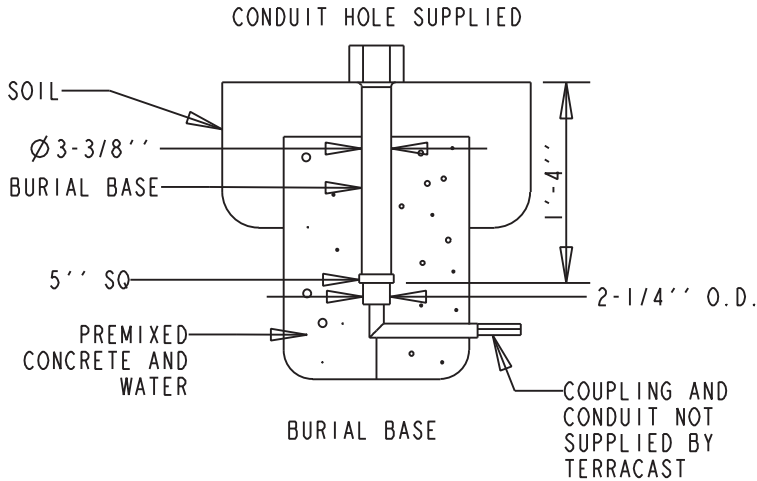

TerraCast® PRODUCTS

TerraCast® Products, LLC
4400 NW 19th Avenue, Unit K
Pompano Beach, FL 33064
Office: 305-895-9525

TerraCast® PRODUCTS			
MATERIAL: POLYSTEEL	SCALE 0.023	DRAWN BY TERRACAST	
TITLE W7 - Washington post series			I OF I
DATE Mar-04-15	PART #: (A SIZE)	REV Washington 7' Woodside Hills XI	

DO NOT SCALE DRAWING.

All measurements are rounded to the closest quarter inch and may not be exact due to manufacturing variances.

This document contains TERRACAST PROPRIETARY INFORMATION. No intellectual property right or license is granted by TERRACAST in connection with it. It is delivered on the express condition that the document and the information contained in it shall be treated as confidential, shall not be used for and purpose other than that for which it is hereby delivered (the use and maintenance of the product supplied). It shall not be disclosed in whole or part to third parties and shall not be duplicated in any manner without TERRACAST's prior written consent.