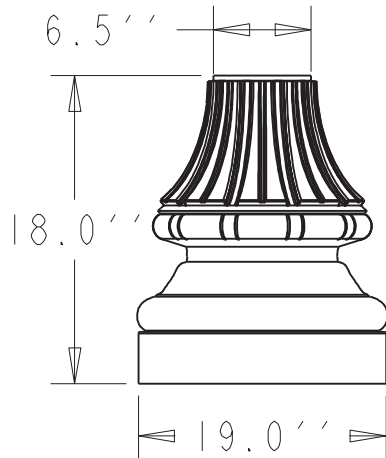

TerraCast[®]

PRODUCTS

TerraCast[®] Products LLC
 4400 NW 19th Avenue, Unit K
 Pompano Beach, FL 33064
 Office: 305-895-9525

Accommodates poles
 up to 5'' in diameter

TerraCast[®] PRODUCTS		
MATERIAL: LLDPE	SCALE 0.100	DRAWN BY TERRACAST
TITLE WASHINGTON DROP OVER		I OF I
DATE 09-13-15	PART #: (A SIZE) TC-WAS18	REV XI